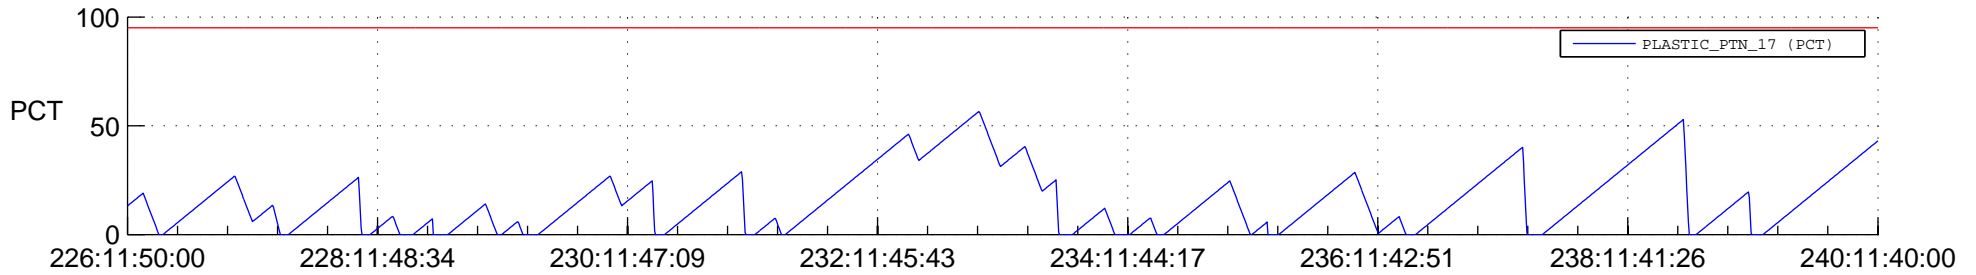

STEREO BEHIND SSR PCT Full Prediction

SWAVES_Percent_Full_Prediction

IMPACT_Percent_Full_Prediction

PLASTIC_Percent_Full_Prediction

Spacecraft_DownLink_Rate

Ground Time (2014:226:11:50:00.000 -2014:240:11:40:00.000)