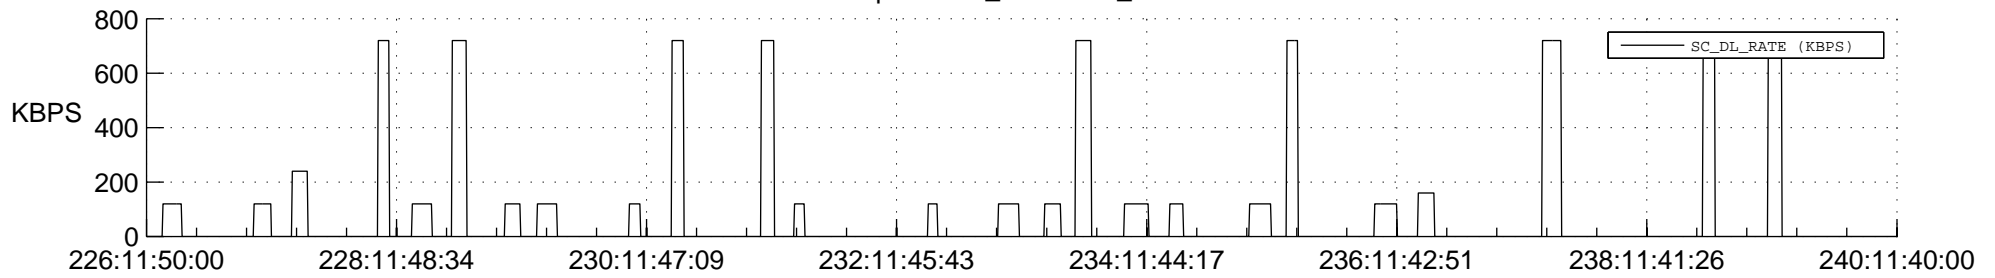

STEREO BEHIND SSR PCT Full Prediction

SWAVES_Percent_Full_Prediction

IMPACT_Percent_Full_Prediction

PLASTIC_Percent_Full_Prediction

Spacecraft_DownLink_Rate

Ground Time (2014:226:11:50:00.000 -2014:240:11:40:00.000)