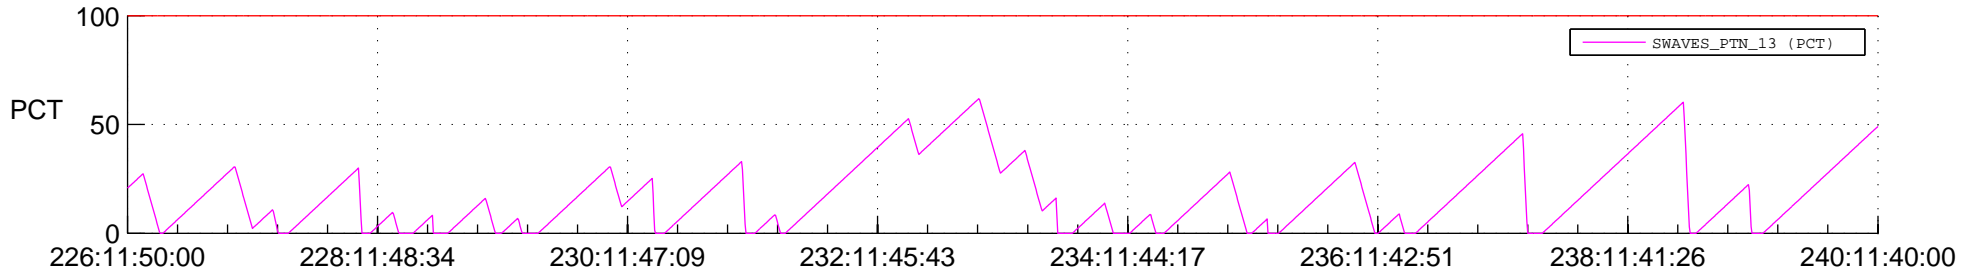

STEREO BEHIND SSR PCT Full Prediction

SWAVES_Percent_Full_Prediction

IMPACT_Percent_Full_Prediction

PLASTIC_Percent_Full_Prediction

Spacecraft_DownLink_Rate

Ground Time (2014:226:11:50:00.000 -2014:240:11:40:00.000)