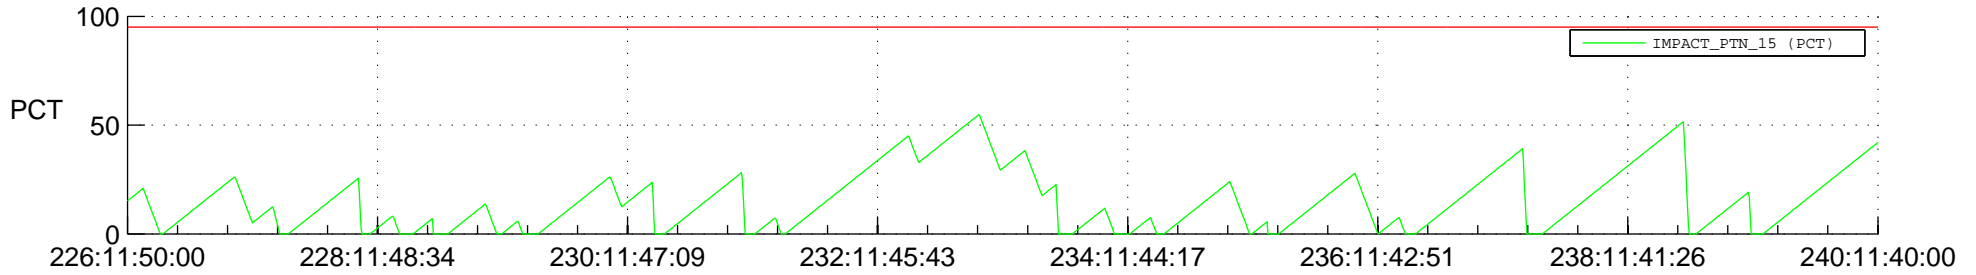

STEREO BEHIND SSR PCT Full Prediction

SWAVES_Percent_Full_Prediction

IMPACT_Percent_Full_Prediction

PLASTIC_Percent_Full_Prediction

Spacecraft_DownLink_Rate

Ground Time (2014:226:11:50:00.000 -2014:240:11:40:00.000)