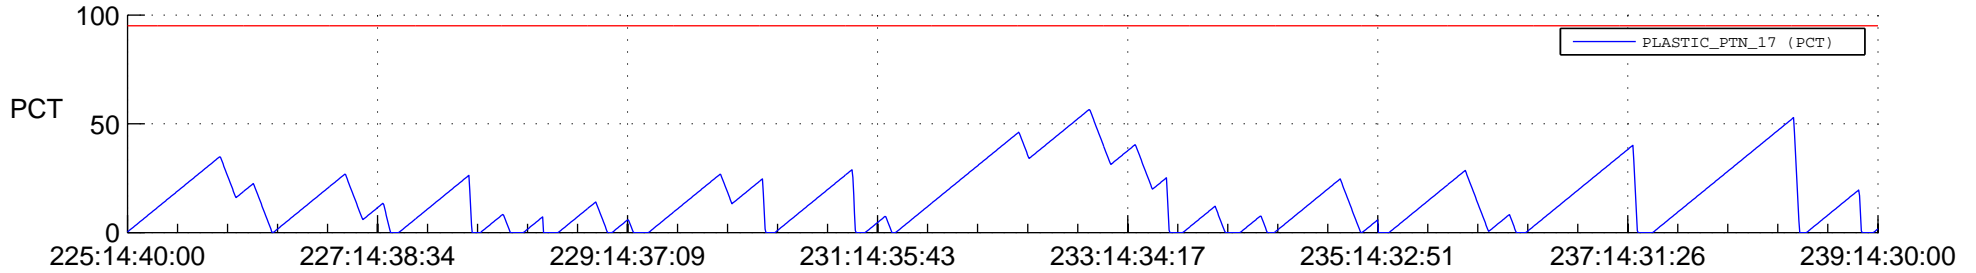

STEREO BEHIND SSR PCT Full Prediction

SWAVES_Percent_Full_Prediction

IMPACT_Percent_Full_Prediction

PLASTIC_Percent_Full_Prediction

Spacecraft_DownLink_Rate

Ground Time (2014:225:14:40:00.000 -2014:239:14:30:00.000)