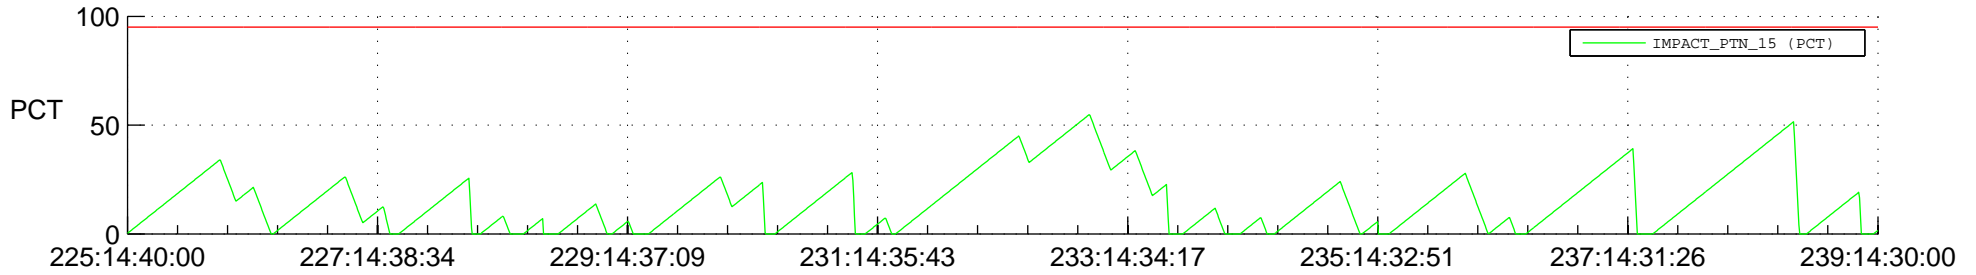

STEREO BEHIND SSR PCT Full Prediction

SWAVES_Percent_Full_Prediction

IMPACT_Percent_Full_Prediction

PLASTIC_Percent_Full_Prediction

Spacecraft_DownLink_Rate

Ground Time (2014:225:14:40:00.000 -2014:239:14:30:00.000)