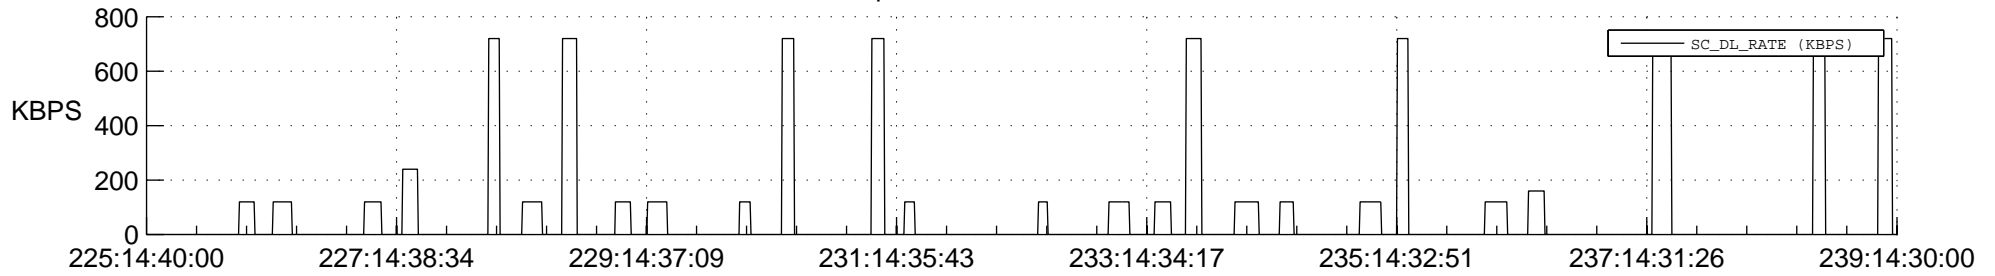

STEREO BEHIND SSR PCT Full Prediction

SWAVES_Percent_Full_Prediction

IMPACT_Percent_Full_Prediction

PLASTIC_Percent_Full_Prediction

Spacecraft_DownLink_Rate

Ground Time (2014:225:14:40:00.000 -2014:239:14:30:00.000)