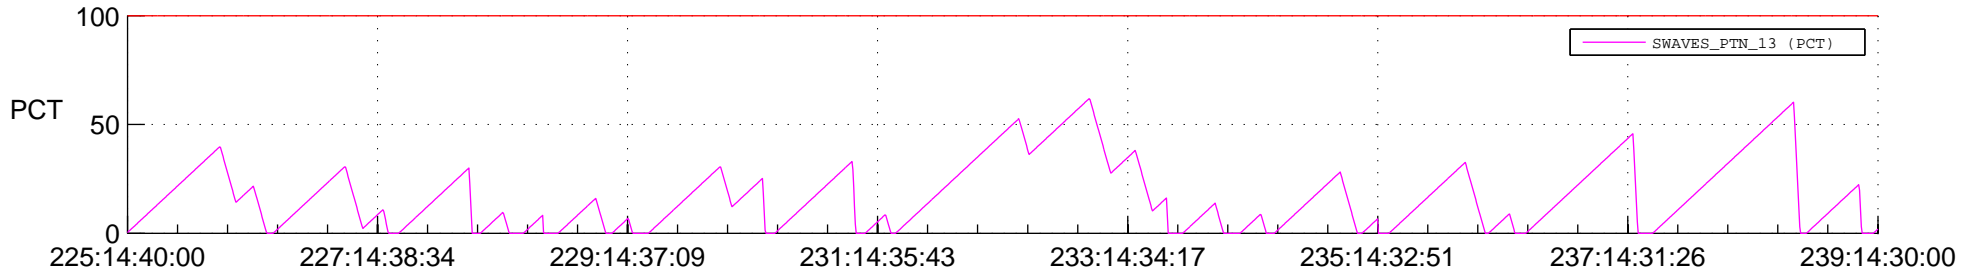

STEREO BEHIND SSR PCT Full Prediction

SWAVES_Percent_Full_Prediction

IMPACT_Percent_Full_Prediction

PLASTIC_Percent_Full_Prediction

Spacecraft_DownLink_Rate

Ground Time (2014:225:14:40:00.000 -2014:239:14:30:00.000)