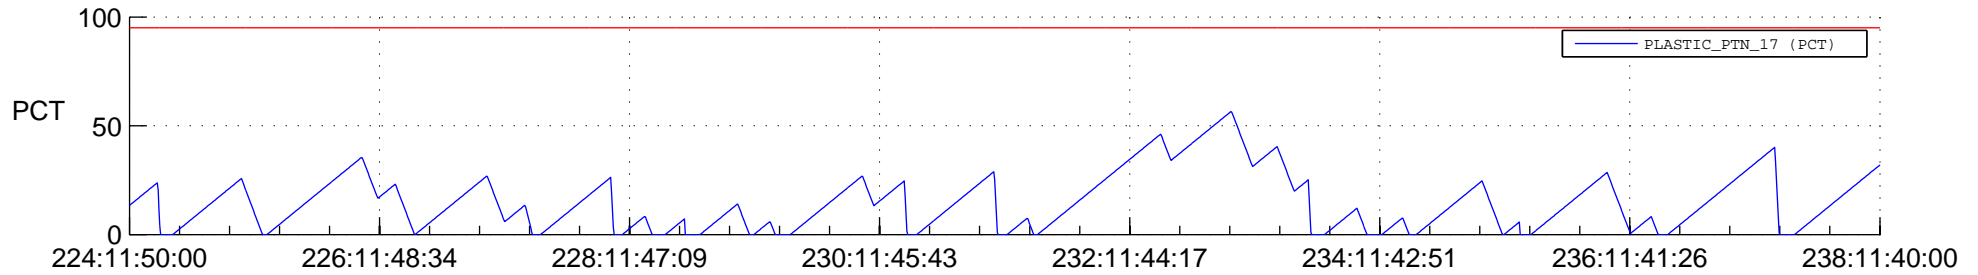

STEREO BEHIND SSR PCT Full Prediction

SWAVES_Percent_Full_Prediction

IMPACT_Percent_Full_Prediction

PLASTIC_Percent_Full_Prediction

Spacecraft_DownLink_Rate

Ground Time (2014:224:11:50:00.000 -2014:238:11:40:00.000)