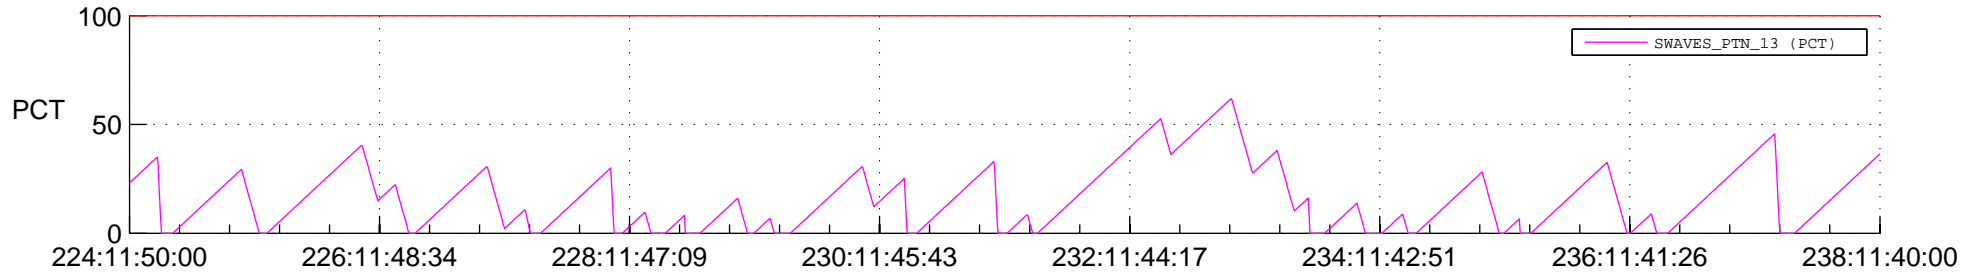

STEREO BEHIND SSR PCT Full Prediction

SWAVES_Percent_Full_Prediction

IMPACT_Percent_Full_Prediction

PLASTIC_Percent_Full_Prediction

Spacecraft_DownLink_Rate

Ground Time (2014:224:11:50:00.000 -2014:238:11:40:00.000)