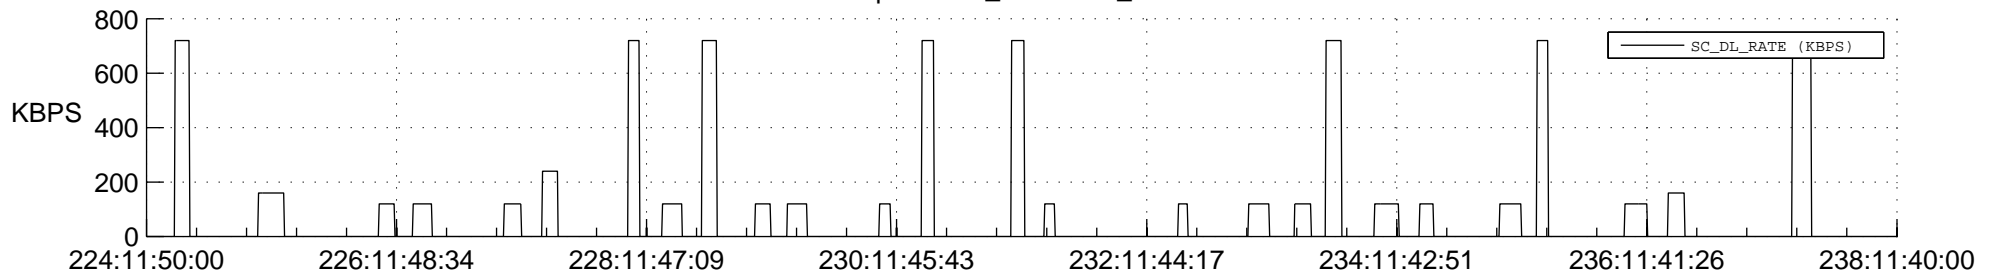

STEREO BEHIND SSR PCT Full Prediction

SWAVES_Percent_Full_Prediction

IMPACT_Percent_Full_Prediction

PLASTIC_Percent_Full_Prediction

Spacecraft_DownLink_Rate

Ground Time (2014:224:11:50:00.000 -2014:238:11:40:00.000)