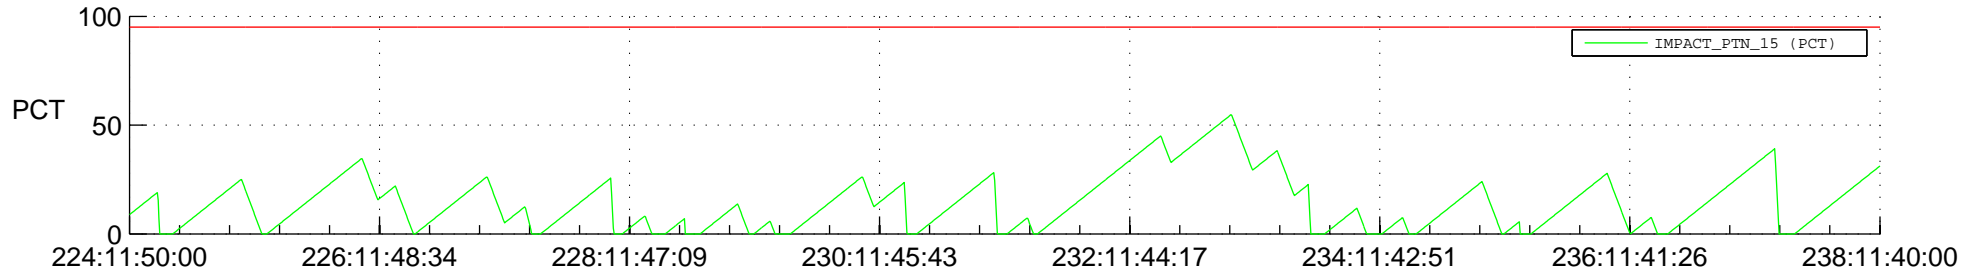

STEREO BEHIND SSR PCT Full Prediction

SWAVES_Percent_Full_Prediction

IMPACT_Percent_Full_Prediction

PLASTIC_Percent_Full_Prediction

Spacecraft_DownLink_Rate

Ground Time (2014:224:11:50:00.000 -2014:238:11:40:00.000)