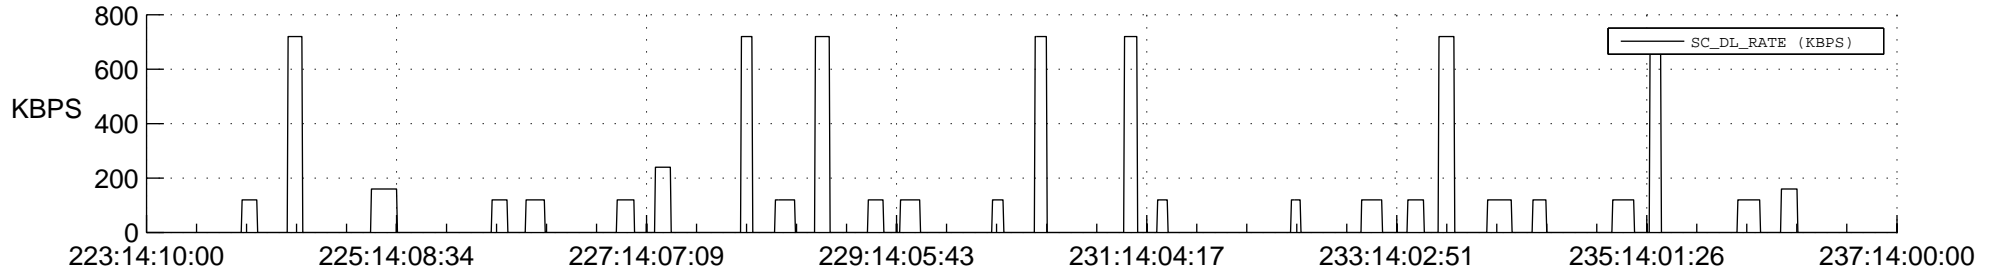

## Spacecraft\_DownLink\_Rate

Ground Time (2014:223:14:10:00.000 -2014:237:14:00:00.000)