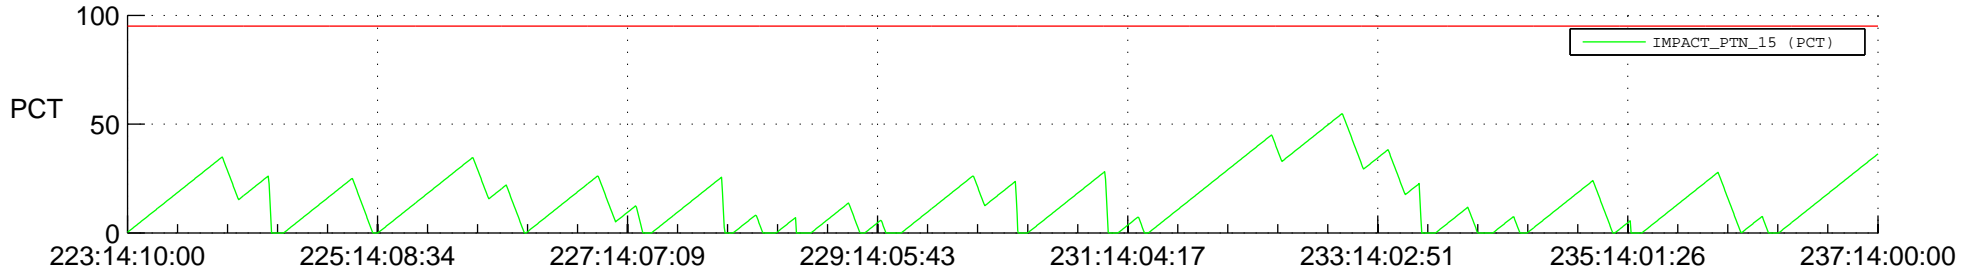

IMPACT_Percent_Full_Prediction