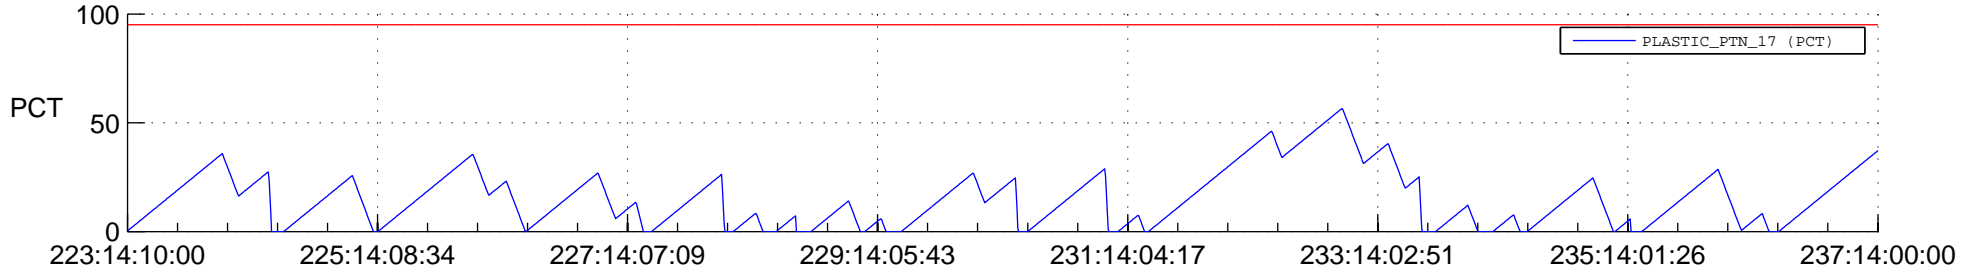

# STEREO BEHIND SSR PCT Full Prediction

## SWAVES\_Percent\_Full\_Prediction

## Spacecraft\_DownLink\_Rate

Ground Time (2014:223:14:10:00.000 -2014:237:14:00:00.000)