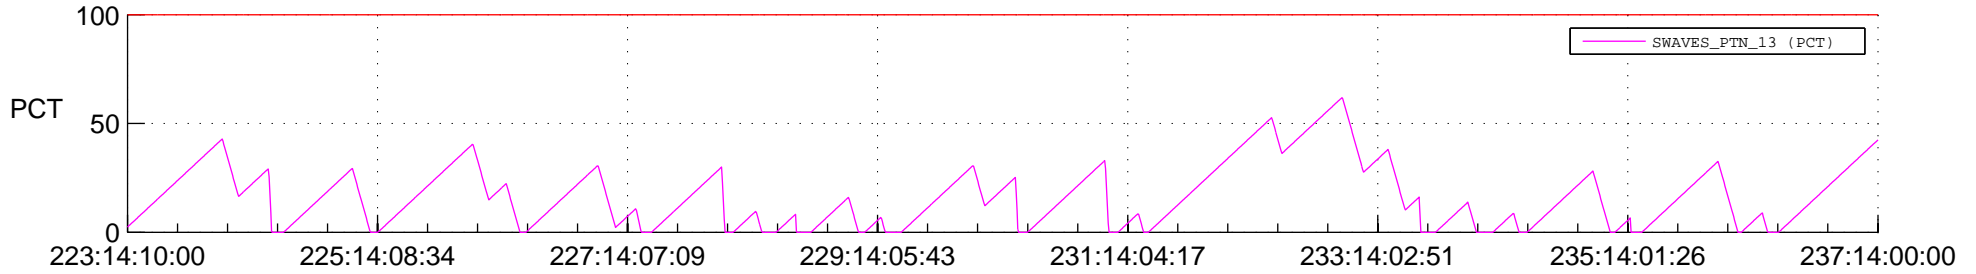

# STEREO BEHIND SSR PCT Full Prediction

## SWAVES\_Percent\_Full\_Prediction

## Spacecraft\_DownLink\_Rate

Ground Time (2014:223:14:10:00.000 -2014:237:14:00:00.000)