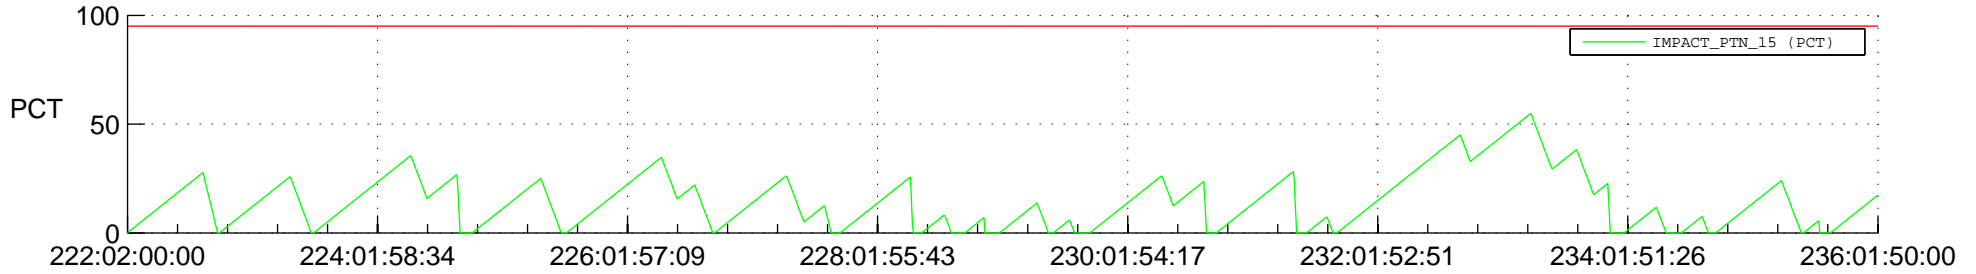

IMPACT_Percent_Full_Prediction