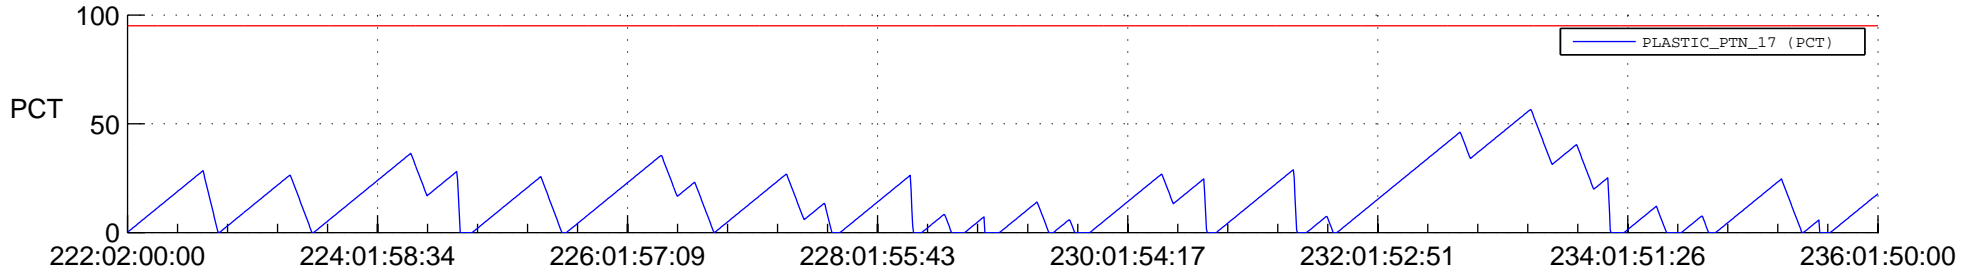

# STEREO BEHIND SSR PCT Full Prediction

## SWAVES\_Percent\_Full\_Prediction

## Spacecraft\_DownLink\_Rate

Ground Time (2014:222:02:00:00.000 -2014:236:01:50:00.000)