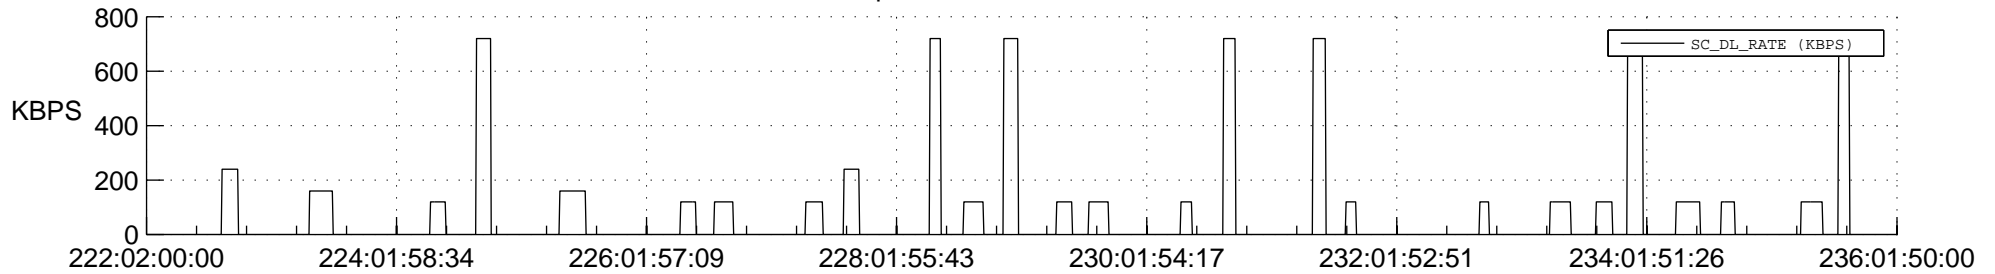

## Spacecraft\_DownLink\_Rate

Ground Time (2014:222:02:00:00.000 -2014:236:01:50:00.000)