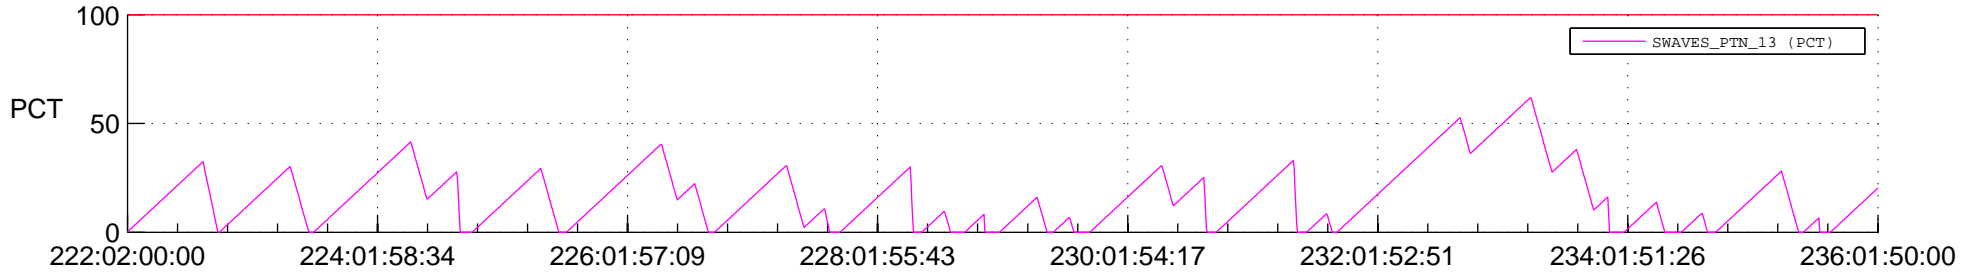

# STEREO BEHIND SSR PCT Full Prediction

## SWAVES\_Percent\_Full\_Prediction

## Spacecraft\_DownLink\_Rate

Ground Time (2014:222:02:00:00.000 -2014:236:01:50:00.000)