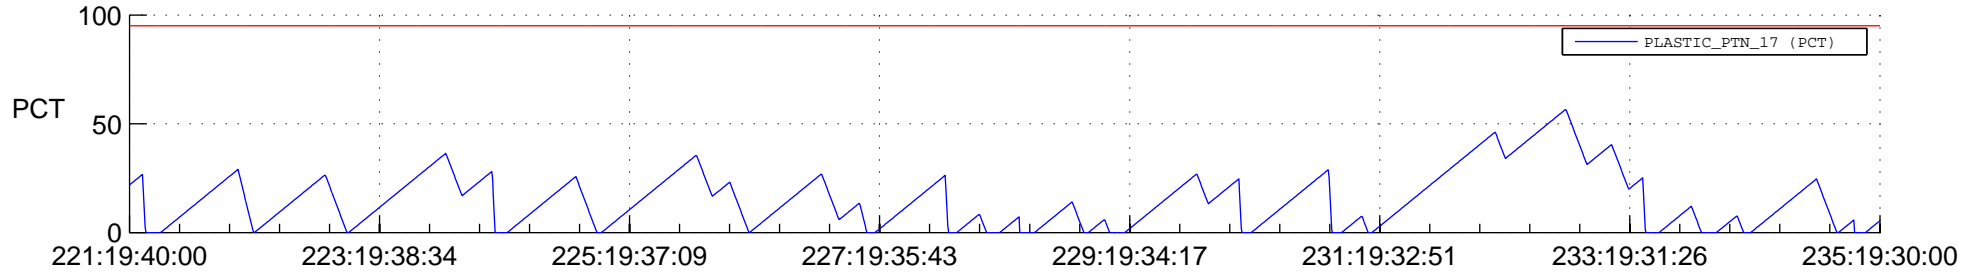

STEREO BEHIND SSR PCT Full Prediction

SWAVES_Percent_Full_Prediction

IMPACT_Percent_Full_Prediction

PLASTIC_Percent_Full_Prediction

Spacecraft_DownLink_Rate