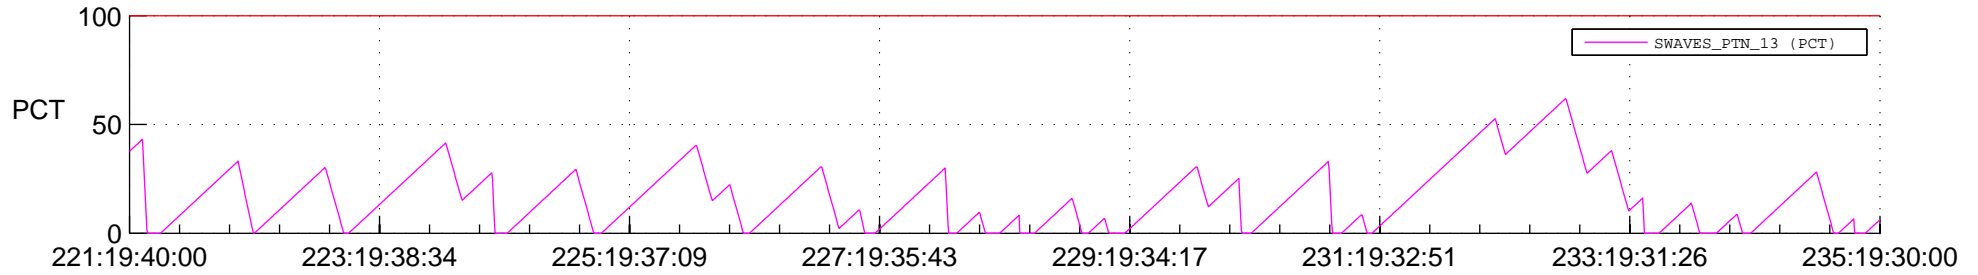

STEREO BEHIND SSR PCT Full Prediction

SWAVES_Percent_Full_Prediction

IMPACT_Percent_Full_Prediction

PLASTIC_Percent_Full_Prediction

Spacecraft_DownLink_Rate