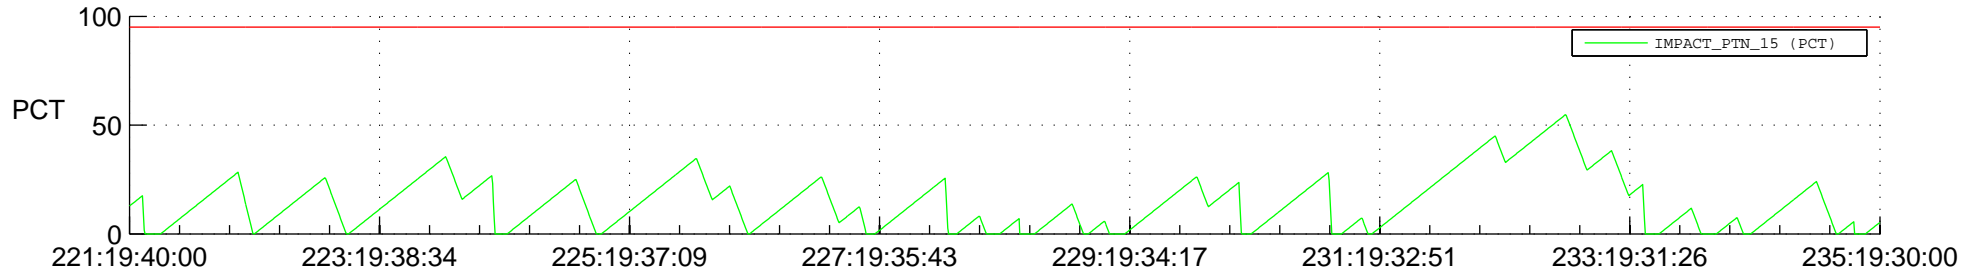

STEREO BEHIND SSR PCT Full Prediction

SWAVES_Percent_Full_Prediction

IMPACT_Percent_Full_Prediction

PLASTIC_Percent_Full_Prediction

Spacecraft_DownLink_Rate