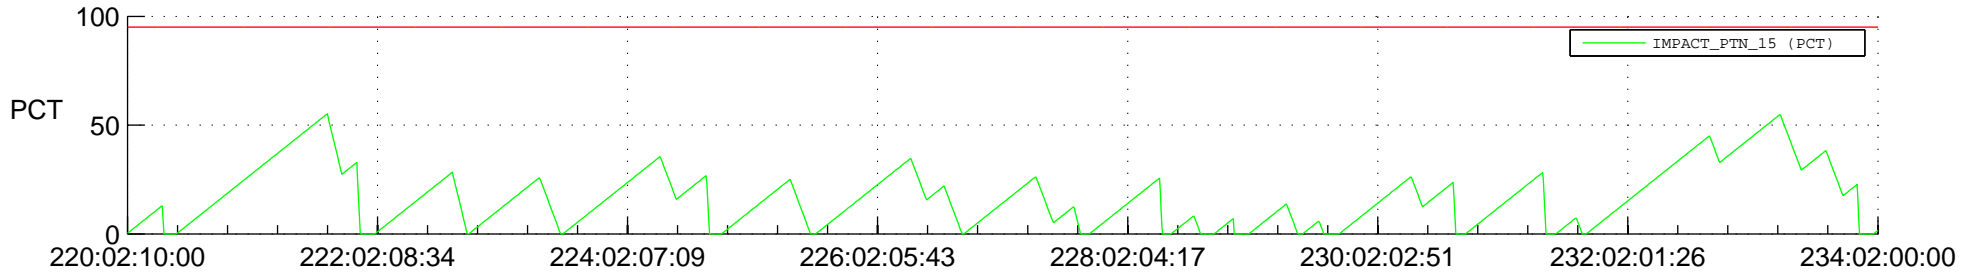

STEREO BEHIND SSR PCT Full Prediction

SWAVES_Percent_Full_Prediction

IMPACT_Percent_Full_Prediction

PLASTIC_Percent_Full_Prediction

Spacecraft_DownLink_Rate

Ground Time (2014:220:02:10:00.000 -2014:234:02:00:00.000)