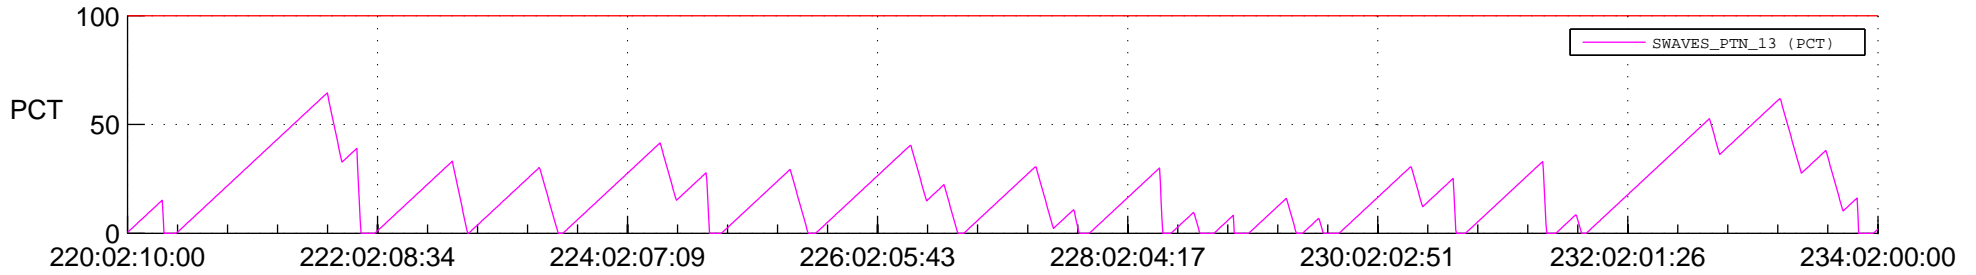

STEREO BEHIND SSR PCT Full Prediction

SWAVES_Percent_Full_Prediction

IMPACT_Percent_Full_Prediction

PLASTIC_Percent_Full_Prediction

Spacecraft_DownLink_Rate

Ground Time (2014:220:02:10:00.000 -2014:234:02:00:00.000)