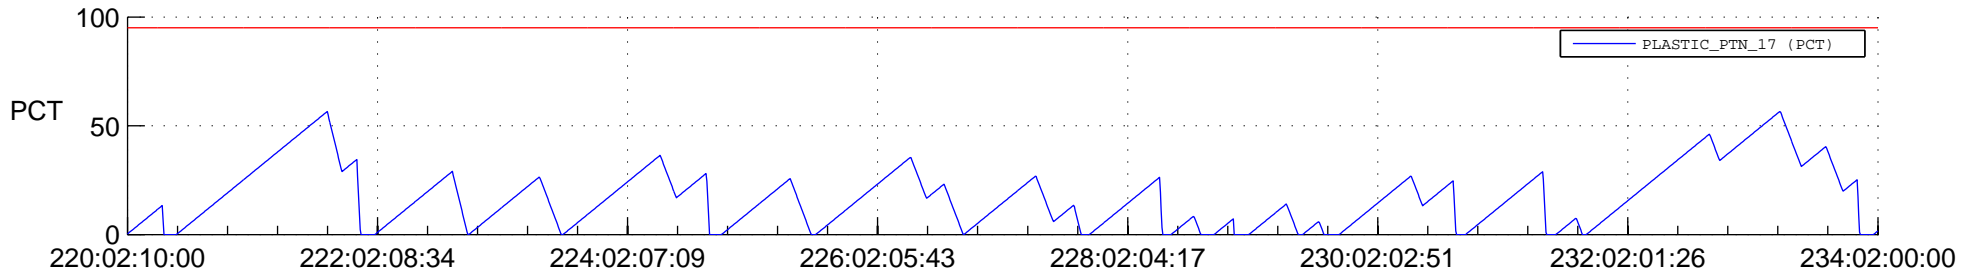

STEREO BEHIND SSR PCT Full Prediction

SWAVES_Percent_Full_Prediction

IMPACT_Percent_Full_Prediction

PLASTIC_Percent_Full_Prediction

Spacecraft_DownLink_Rate

Ground Time (2014:220:02:10:00.000 -2014:234:02:00:00.000)