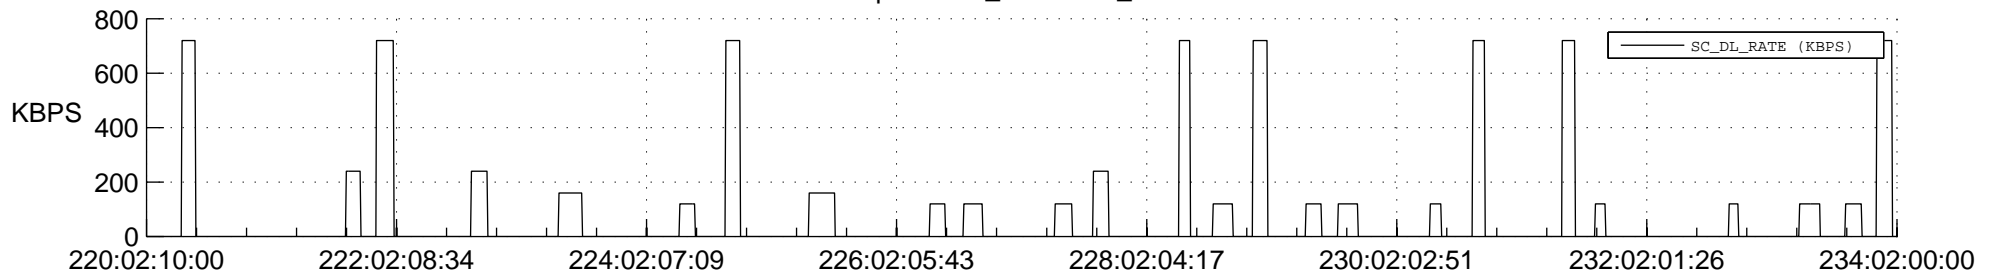

STEREO BEHIND SSR PCT Full Prediction

SWAVES_Percent_Full_Prediction

IMPACT_Percent_Full_Prediction

PLASTIC_Percent_Full_Prediction

Spacecraft_DownLink_Rate

Ground Time (2014:220:02:10:00.000 -2014:234:02:00:00.000)