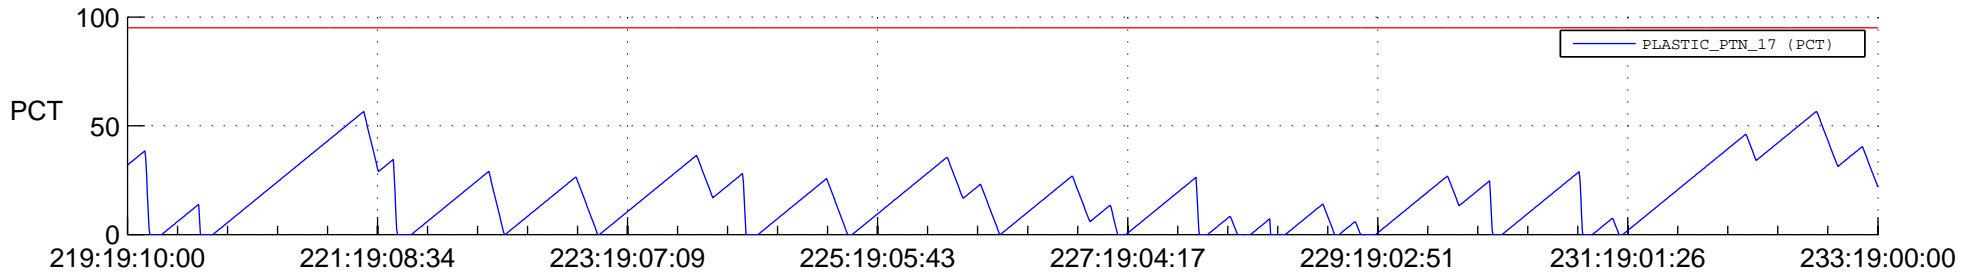

STEREO BEHIND SSR PCT Full Prediction

SWAVES_Percent_Full_Prediction

IMPACT_Percent_Full_Prediction

PLASTIC_Percent_Full_Prediction

Spacecraft_DownLink_Rate