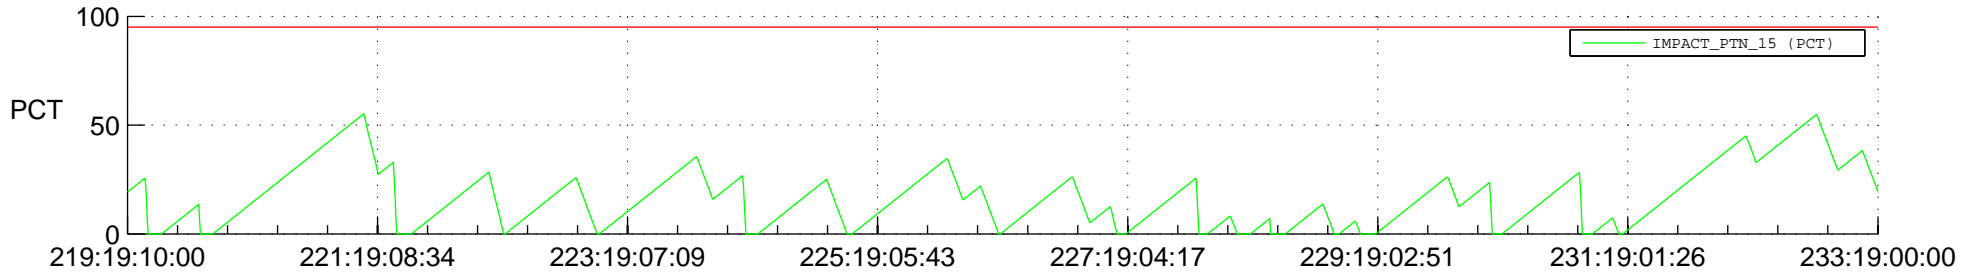

STEREO BEHIND SSR PCT Full Prediction

SWAVES_Percent_Full_Prediction

IMPACT_Percent_Full_Prediction

PLASTIC_Percent_Full_Prediction

Spacecraft_DownLink_Rate