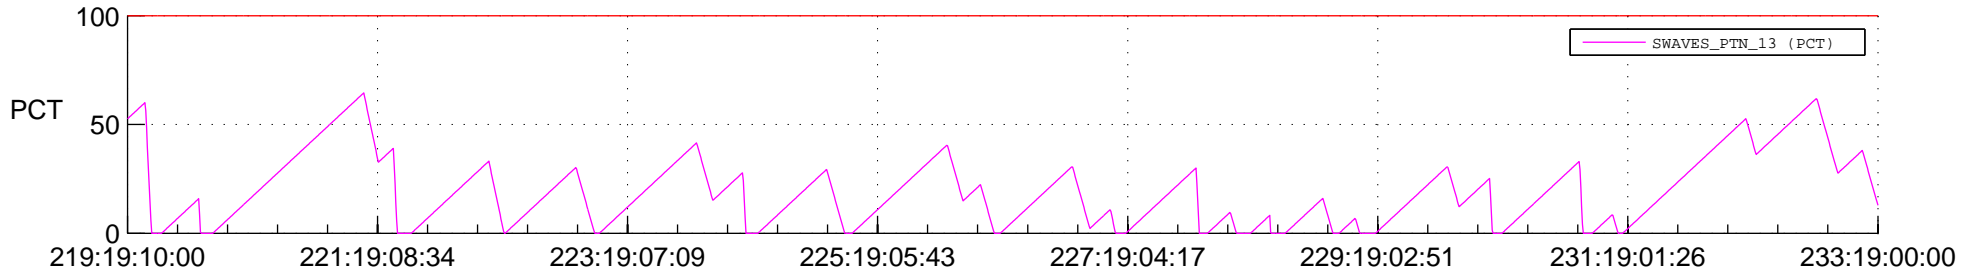

STEREO BEHIND SSR PCT Full Prediction

SWAVES_Percent_Full_Prediction

IMPACT_Percent_Full_Prediction

PLASTIC_Percent_Full_Prediction

Spacecraft_DownLink_Rate