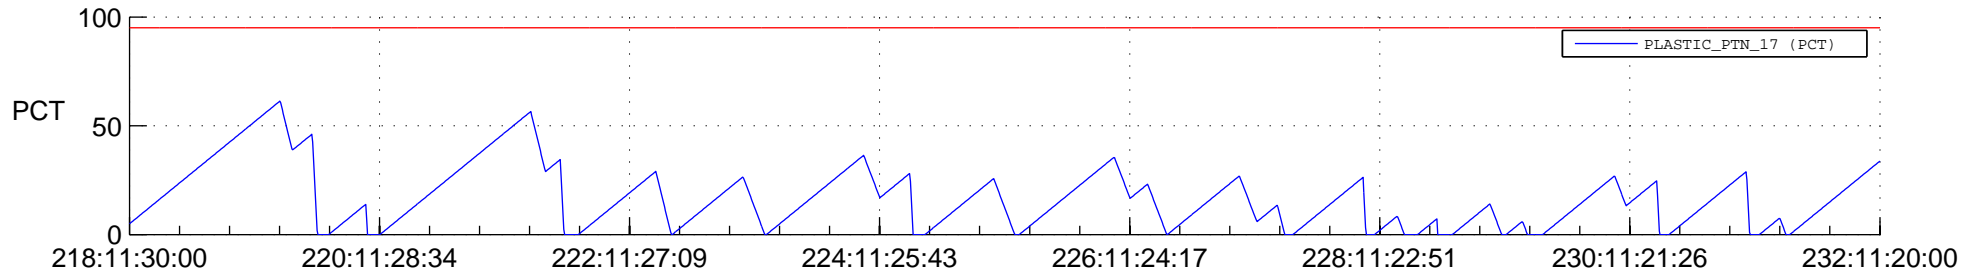

STEREO BEHIND SSR PCT Full Prediction

SWAVES_Percent_Full_Prediction

IMPACT_Percent_Full_Prediction

PLASTIC_Percent_Full_Prediction

Spacecraft_DownLink_Rate

Ground Time (2014:218:11:30:00.000 -2014:232:11:20:00.000)