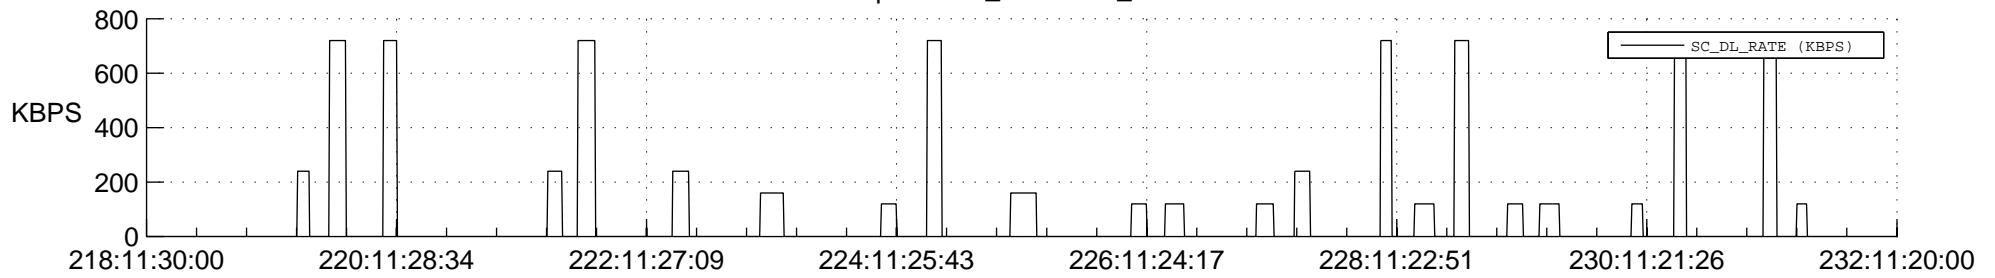

STEREO BEHIND SSR PCT Full Prediction

SWAVES_Percent_Full_Prediction

IMPACT_Percent_Full_Prediction

PLASTIC_Percent_Full_Prediction

Spacecraft_DownLink_Rate

Ground Time (2014:218:11:30:00.000 -2014:232:11:20:00.000)