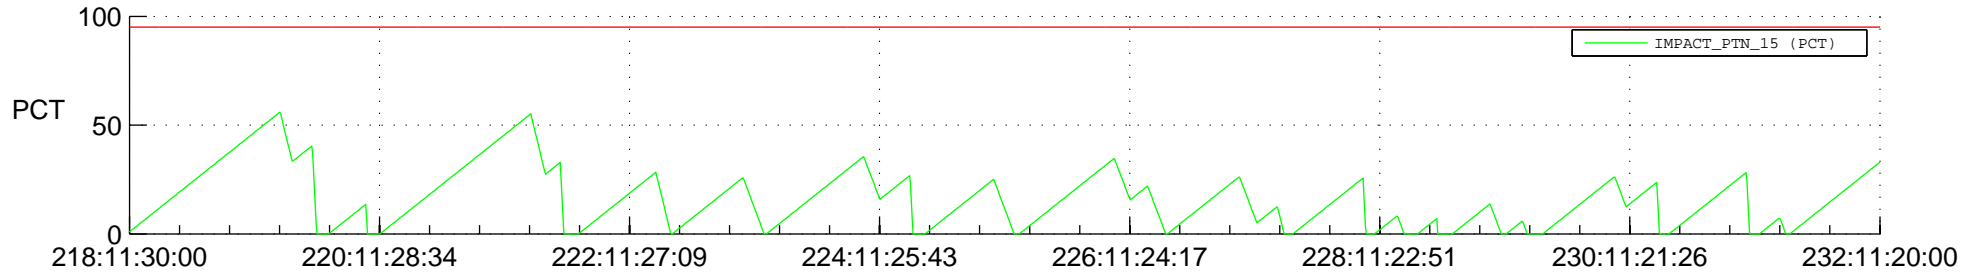

STEREO BEHIND SSR PCT Full Prediction

SWAVES_Percent_Full_Prediction

IMPACT_Percent_Full_Prediction

PLASTIC_Percent_Full_Prediction

Spacecraft_DownLink_Rate

Ground Time (2014:218:11:30:00.000 -2014:232:11:20:00.000)