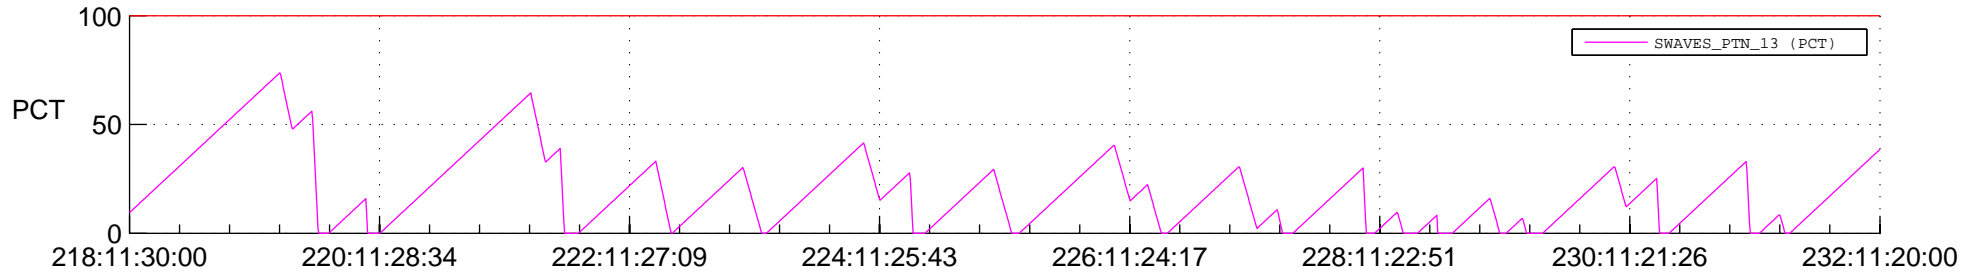

STEREO BEHIND SSR PCT Full Prediction

SWAVES_Percent_Full_Prediction

IMPACT_Percent_Full_Prediction

PLASTIC_Percent_Full_Prediction

Spacecraft_DownLink_Rate

Ground Time (2014:218:11:30:00.000 -2014:232:11:20:00.000)