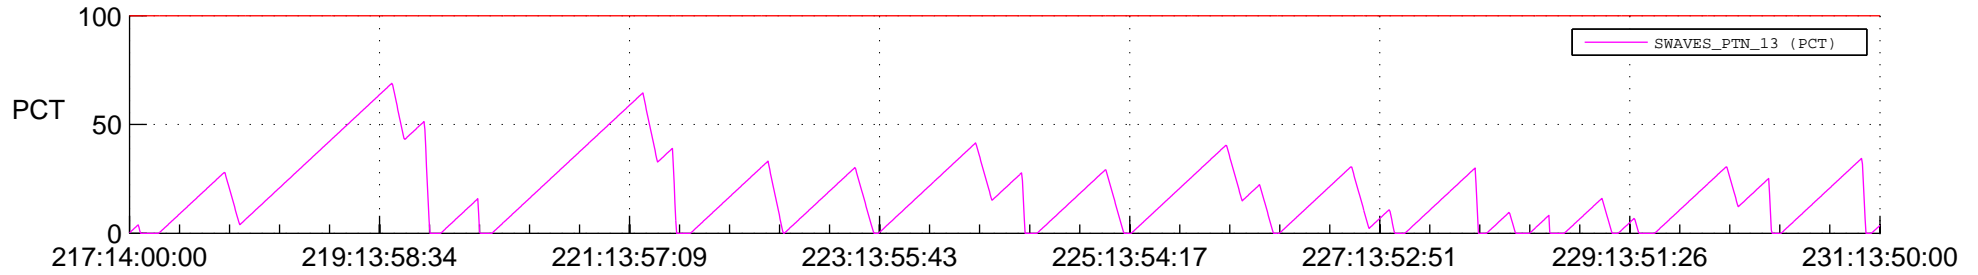

# STEREO BEHIND SSR PCT Full Prediction

## SWAVES\_Percent\_Full\_Prediction