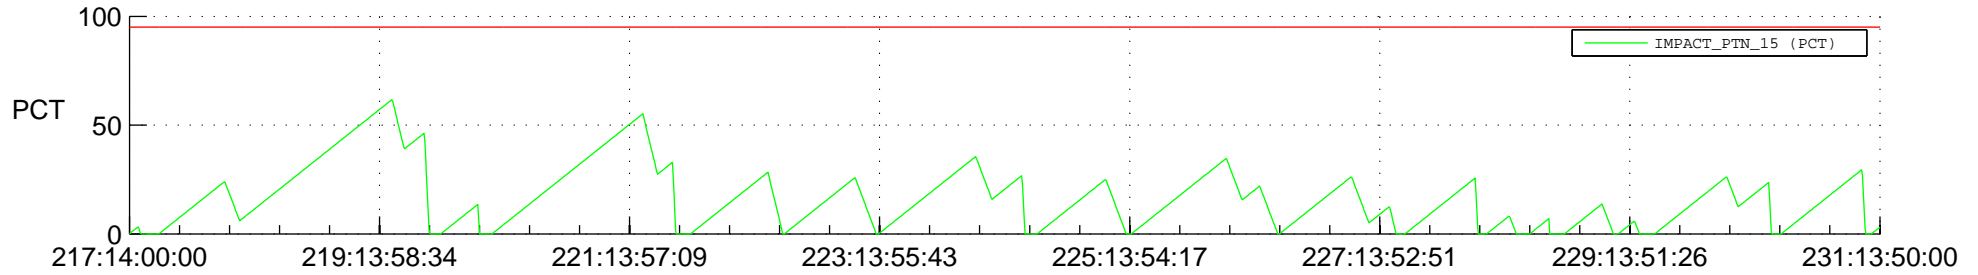

IMPACT_Percent_Full_Prediction