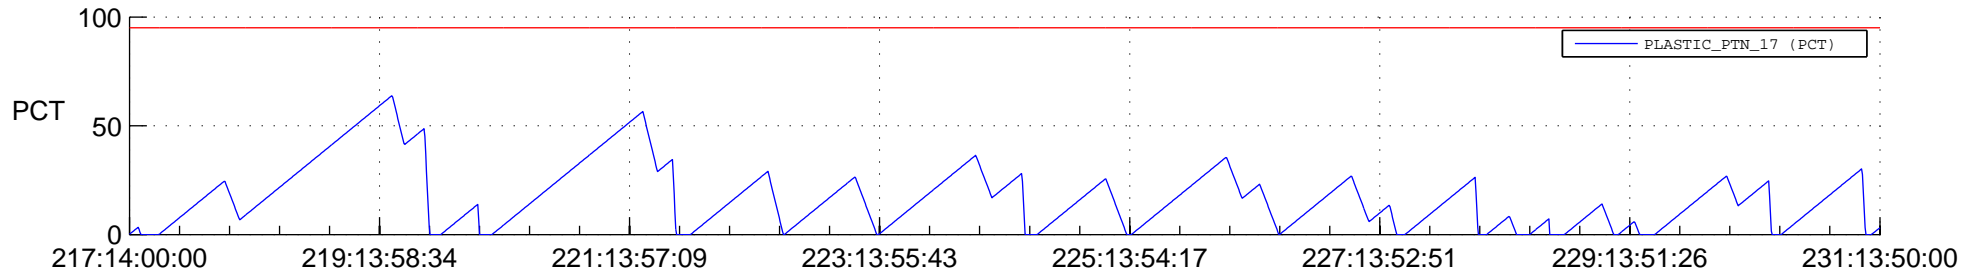

PLASTIC_Percent_Full_Prediction