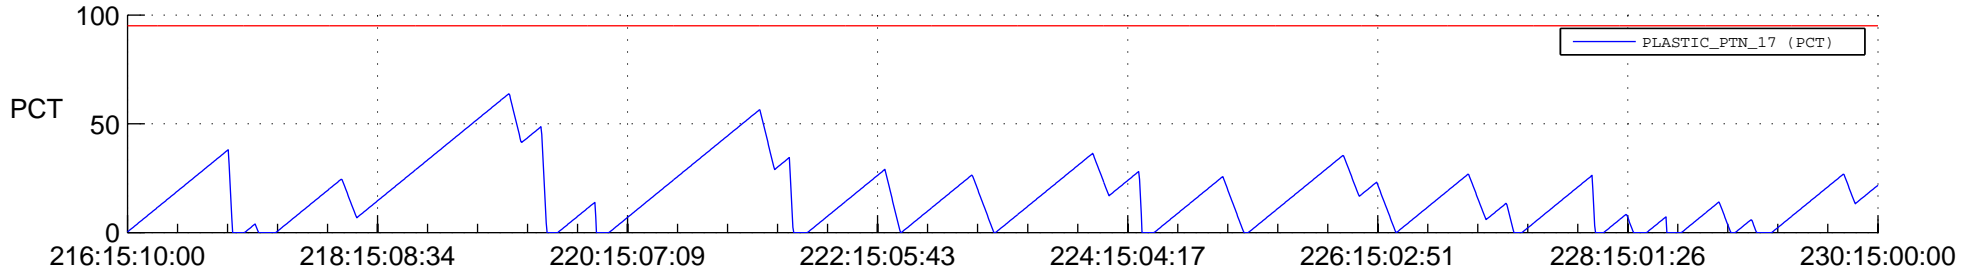

STEREO BEHIND SSR PCT Full Prediction

SWAVES_Percent_Full_Prediction

IMPACT_Percent_Full_Prediction

PLASTIC_Percent_Full_Prediction

Spacecraft_DownLink_Rate

Ground Time (2014:216:15:10:00.000 -2014:230:15:00:00.000)