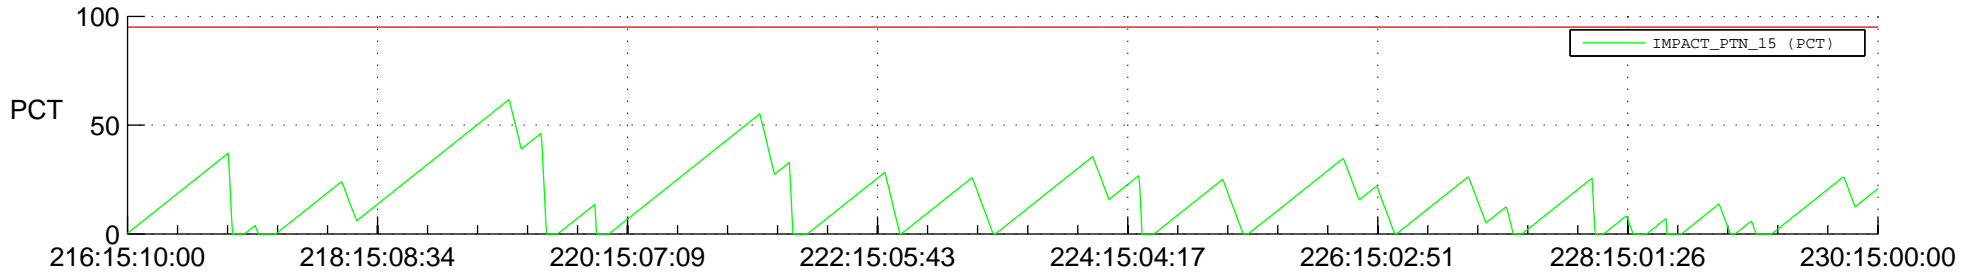

STEREO BEHIND SSR PCT Full Prediction

SWAVES_Percent_Full_Prediction

IMPACT_Percent_Full_Prediction

PLASTIC_Percent_Full_Prediction

Spacecraft_DownLink_Rate

Ground Time (2014:216:15:10:00.000 -2014:230:15:00:00.000)