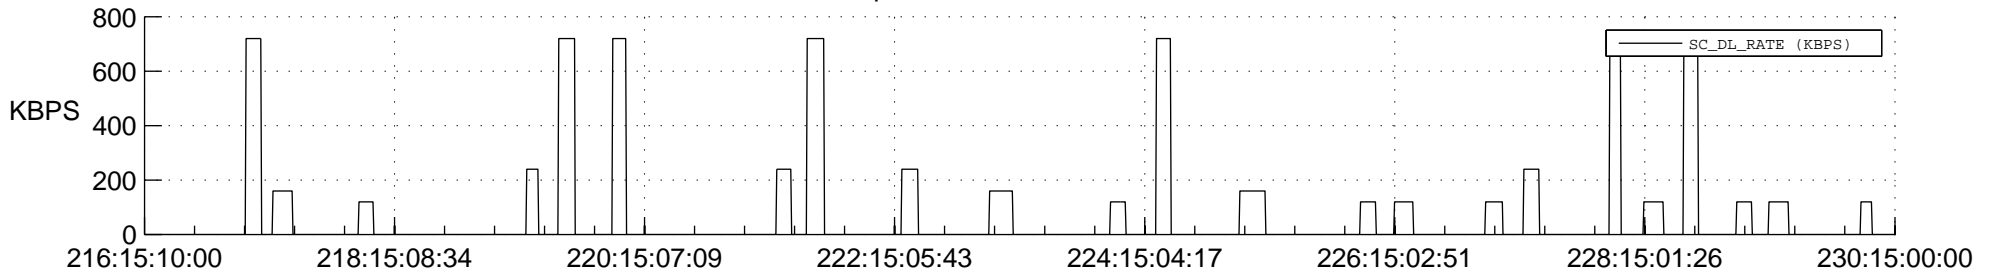

STEREO BEHIND SSR PCT Full Prediction

SWAVES_Percent_Full_Prediction

IMPACT_Percent_Full_Prediction

PLASTIC_Percent_Full_Prediction

Spacecraft_DownLink_Rate

Ground Time (2014:216:15:10:00.000 -2014:230:15:00:00.000)