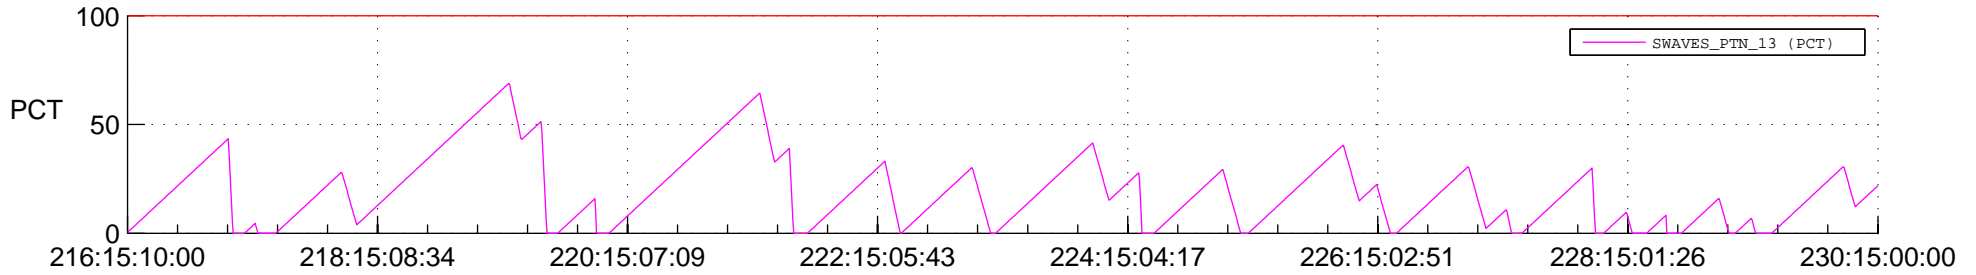

STEREO BEHIND SSR PCT Full Prediction

SWAVES_Percent_Full_Prediction

IMPACT_Percent_Full_Prediction

PLASTIC_Percent_Full_Prediction

Spacecraft_DownLink_Rate

Ground Time (2014:216:15:10:00.000 -2014:230:15:00:00.000)