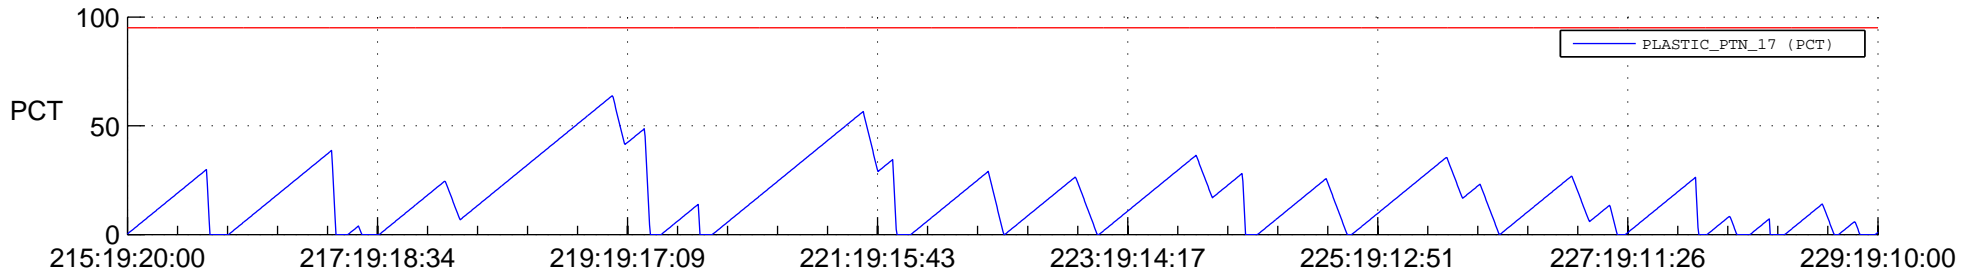

PLASTIC_Percent_Full_Prediction