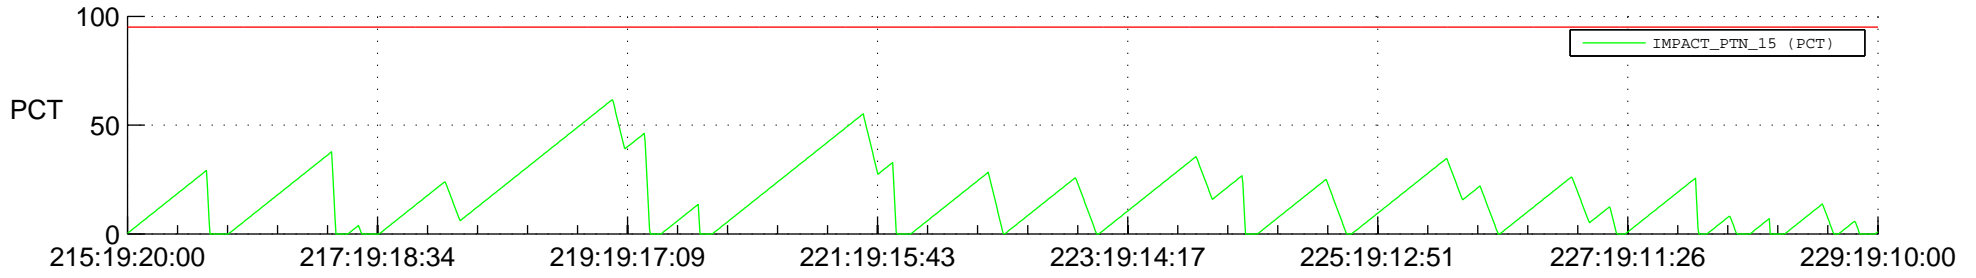

IMPACT_Percent_Full_Prediction