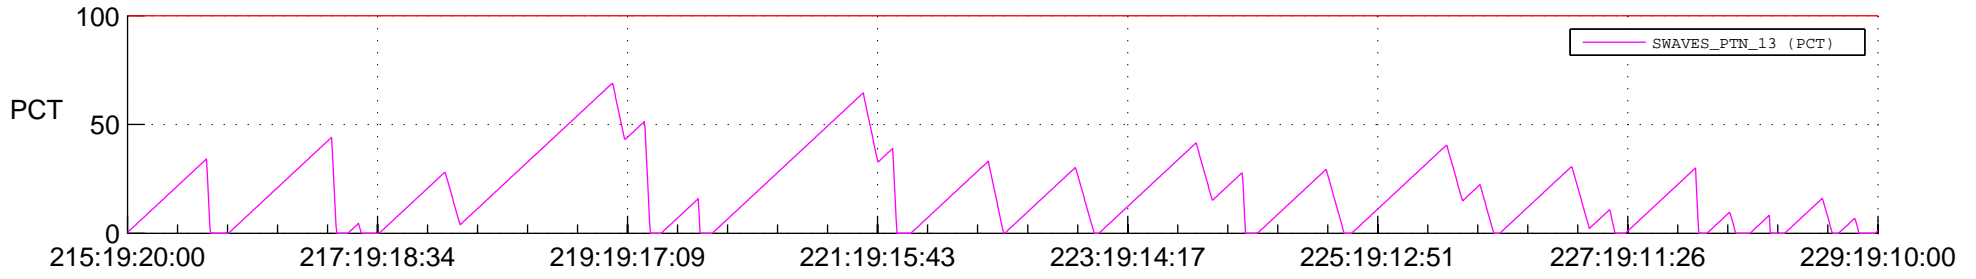

# STEREO BEHIND SSR PCT Full Prediction

## SWAVES\_Percent\_Full\_Prediction