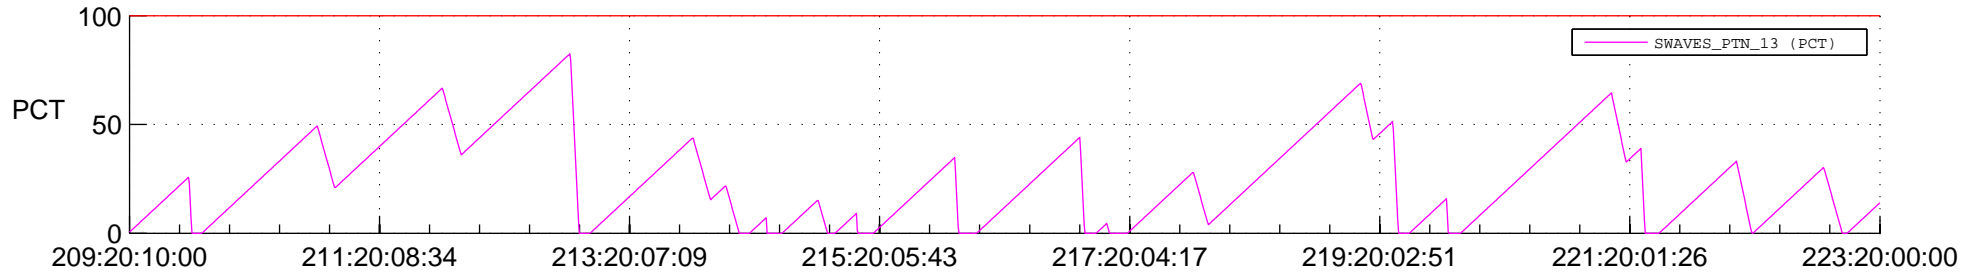

# STEREO BEHIND SSR PCT Full Prediction

## SWAVES\_Percent\_Full\_Prediction