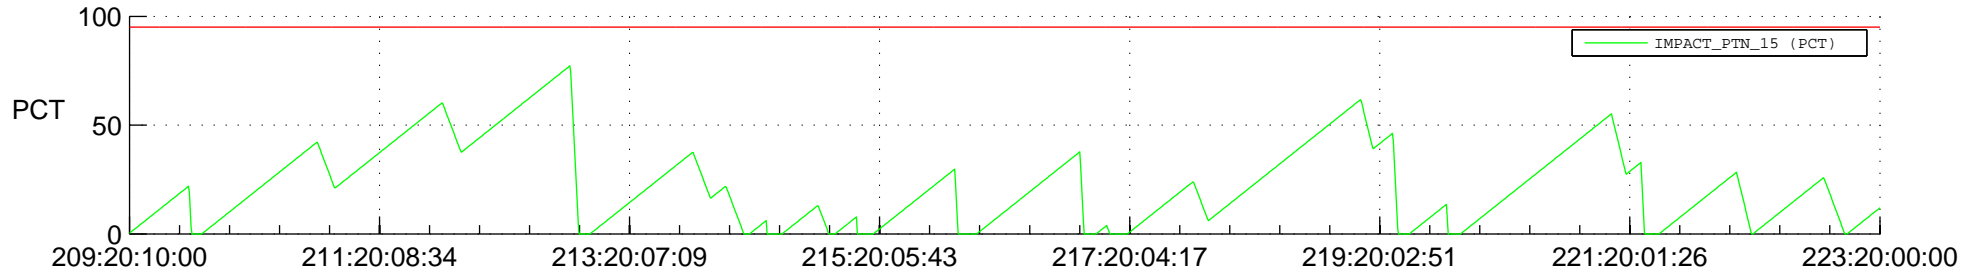

IMPACT_Percent_Full_Prediction