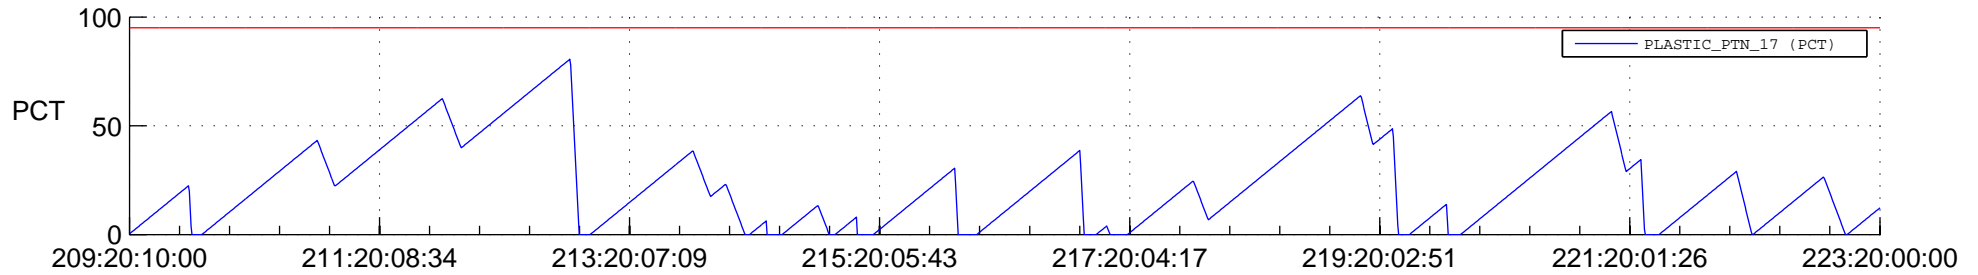

PLASTIC_Percent_Full_Prediction