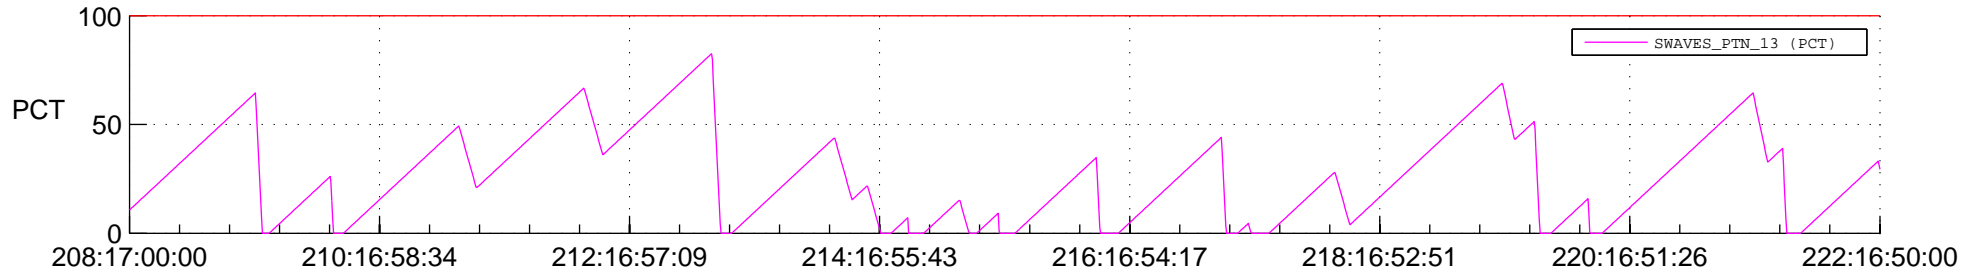

STEREO BEHIND SSR PCT Full Prediction

SWAVES_Percent_Full_Prediction

IMPACT_Percent_Full_Prediction

PLASTIC_Percent_Full_Prediction

Spacecraft_DownLink_Rate