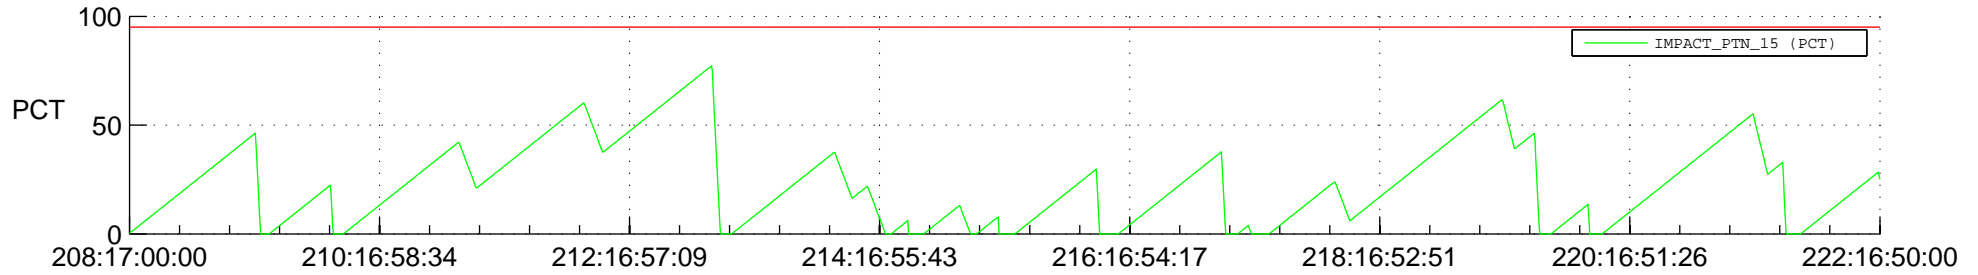

STEREO BEHIND SSR PCT Full Prediction

SWAVES_Percent_Full_Prediction

IMPACT_Percent_Full_Prediction

PLASTIC_Percent_Full_Prediction

Spacecraft_DownLink_Rate