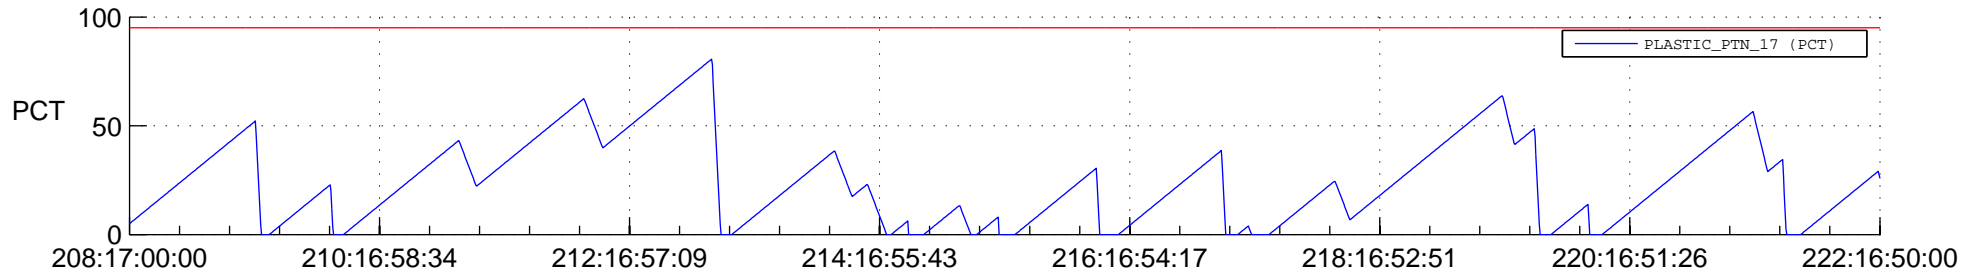

STEREO BEHIND SSR PCT Full Prediction

SWAVES_Percent_Full_Prediction

IMPACT_Percent_Full_Prediction

PLASTIC_Percent_Full_Prediction

Spacecraft_DownLink_Rate