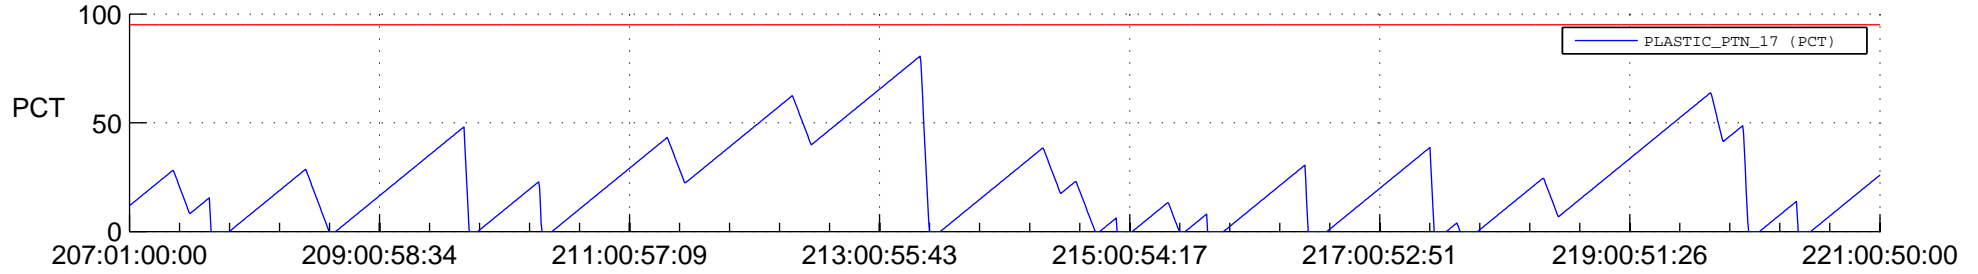

STEREO BEHIND SSR PCT Full Prediction

SWAVES_Percent_Full_Prediction

IMPACT_Percent_Full_Prediction

PLASTIC_Percent_Full_Prediction

Spacecraft_DownLink_Rate