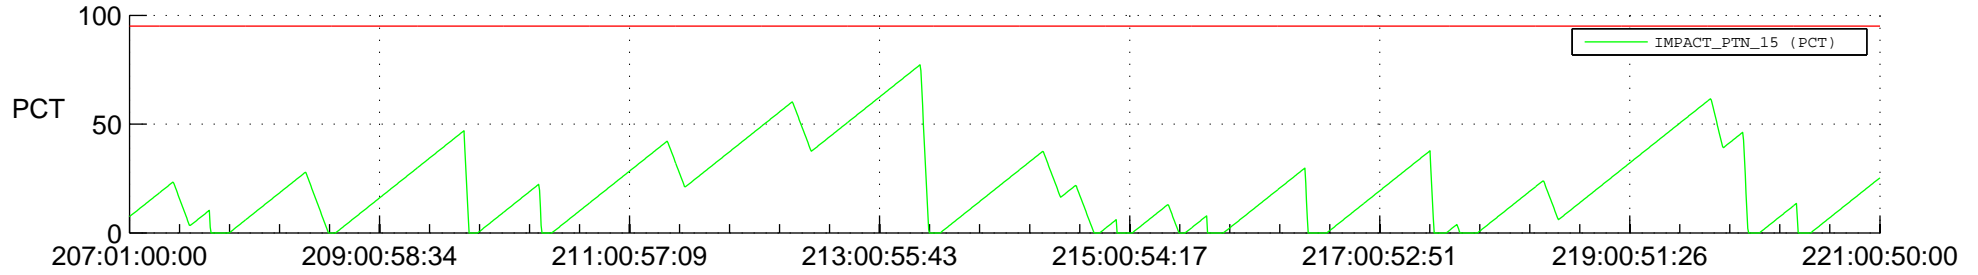

STEREO BEHIND SSR PCT Full Prediction

SWAVES_Percent_Full_Prediction

IMPACT_Percent_Full_Prediction

PLASTIC_Percent_Full_Prediction

Spacecraft_DownLink_Rate