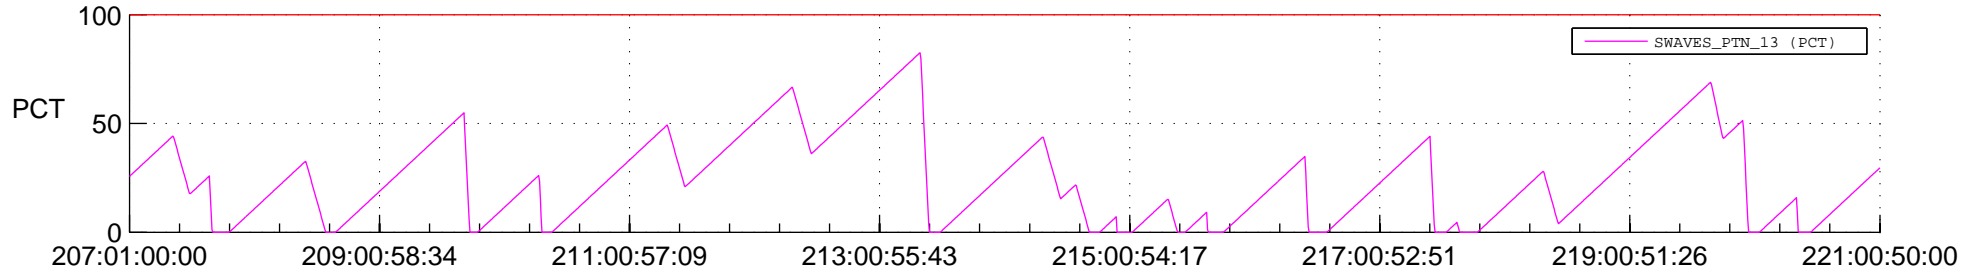

STEREO BEHIND SSR PCT Full Prediction

SWAVES_Percent_Full_Prediction

IMPACT_Percent_Full_Prediction

PLASTIC_Percent_Full_Prediction

Spacecraft_DownLink_Rate