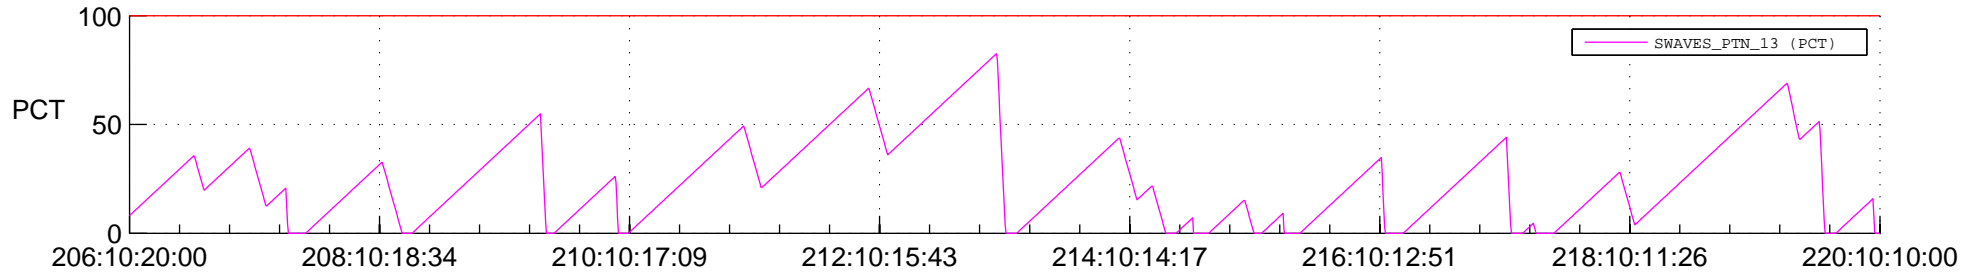

STEREO BEHIND SSR PCT Full Prediction

SWAVES_Percent_Full_Prediction

IMPACT_Percent_Full_Prediction

PLASTIC_Percent_Full_Prediction

Spacecraft_DownLink_Rate