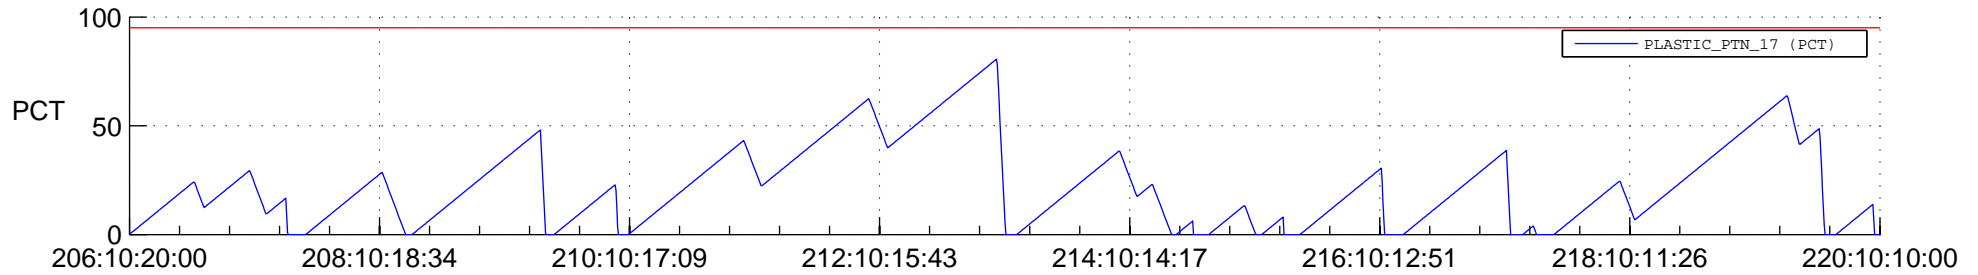

STEREO BEHIND SSR PCT Full Prediction

SWAVES_Percent_Full_Prediction

IMPACT_Percent_Full_Prediction

PLASTIC_Percent_Full_Prediction

Spacecraft_DownLink_Rate