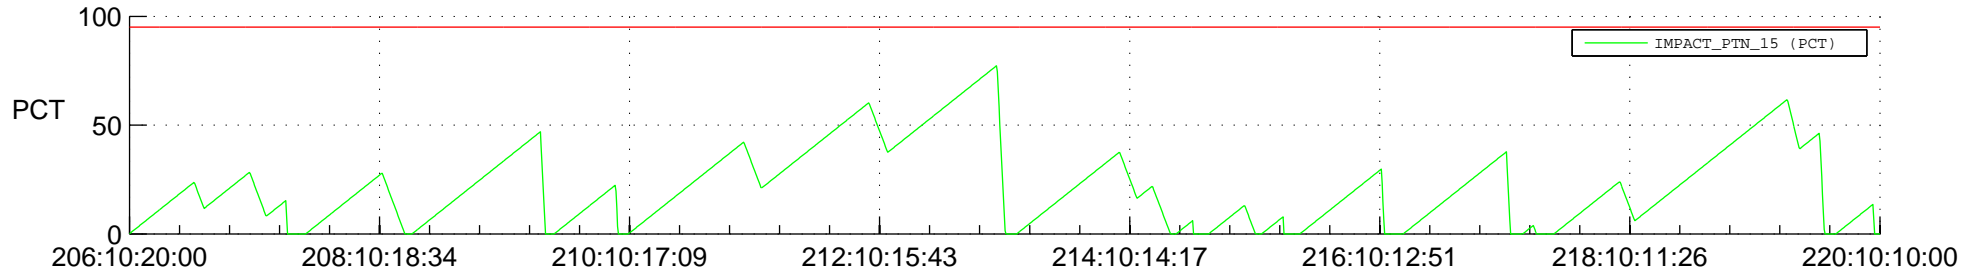

STEREO BEHIND SSR PCT Full Prediction

SWAVES_Percent_Full_Prediction

IMPACT_Percent_Full_Prediction

PLASTIC_Percent_Full_Prediction

Spacecraft_DownLink_Rate