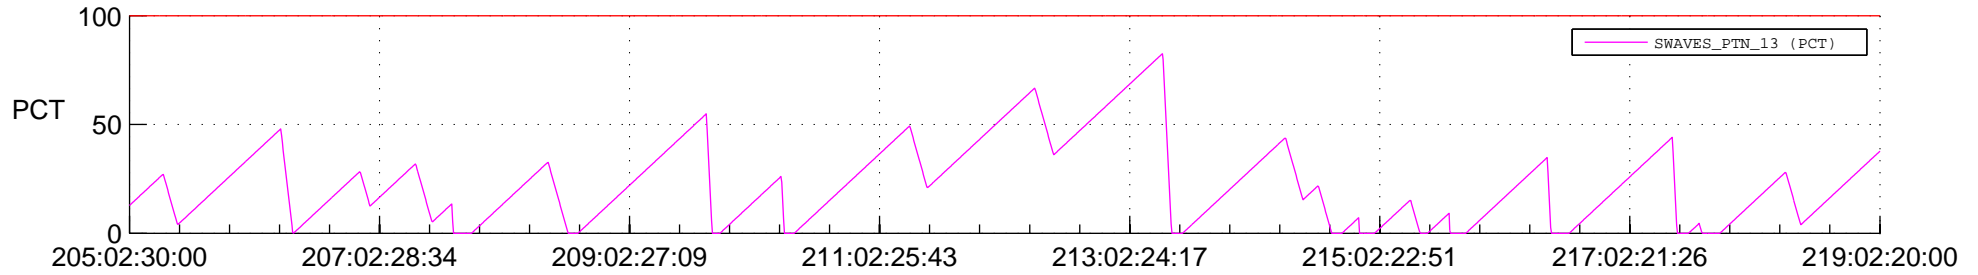

STEREO BEHIND SSR PCT Full Prediction

SWAVES_Percent_Full_Prediction

IMPACT_Percent_Full_Prediction

PLASTIC_Percent_Full_Prediction

Spacecraft_DownLink_Rate