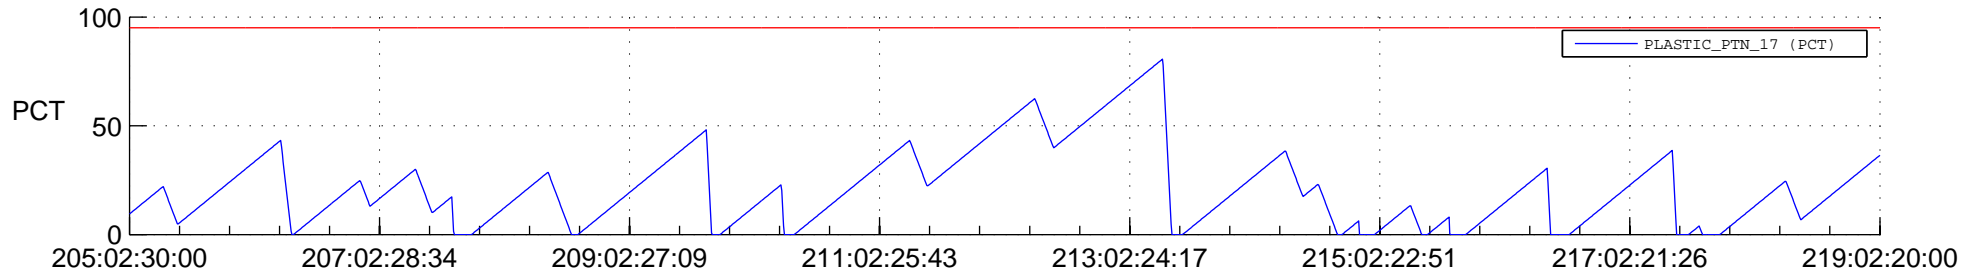

STEREO BEHIND SSR PCT Full Prediction

SWAVES_Percent_Full_Prediction

IMPACT_Percent_Full_Prediction

PLASTIC_Percent_Full_Prediction

Spacecraft_DownLink_Rate