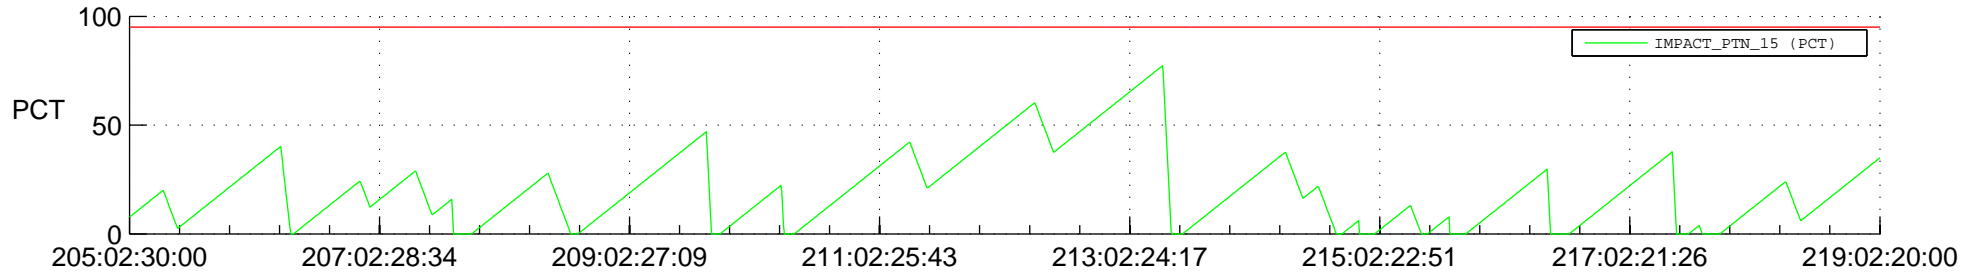

STEREO BEHIND SSR PCT Full Prediction

SWAVES_Percent_Full_Prediction

IMPACT_Percent_Full_Prediction

PLASTIC_Percent_Full_Prediction

Spacecraft_DownLink_Rate