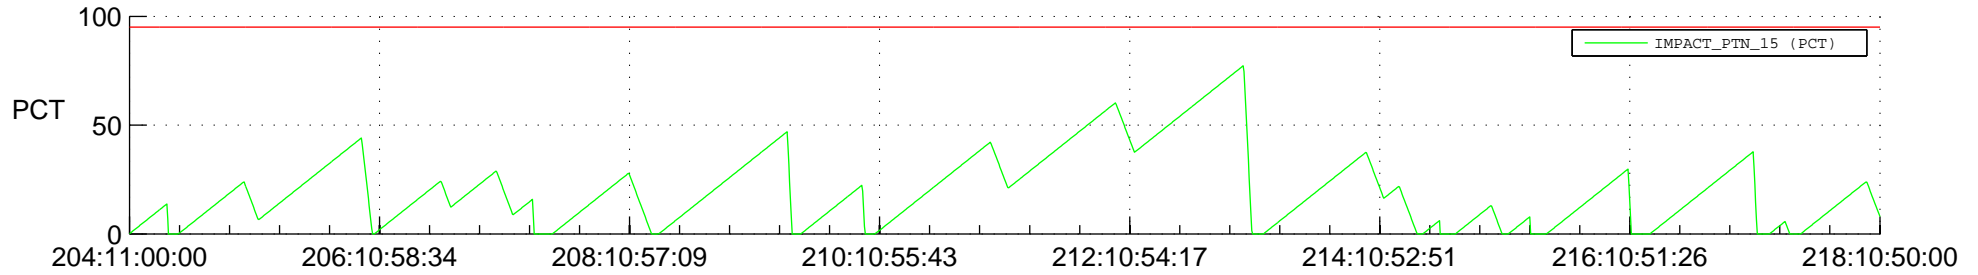

IMPACT_Percent_Full_Prediction