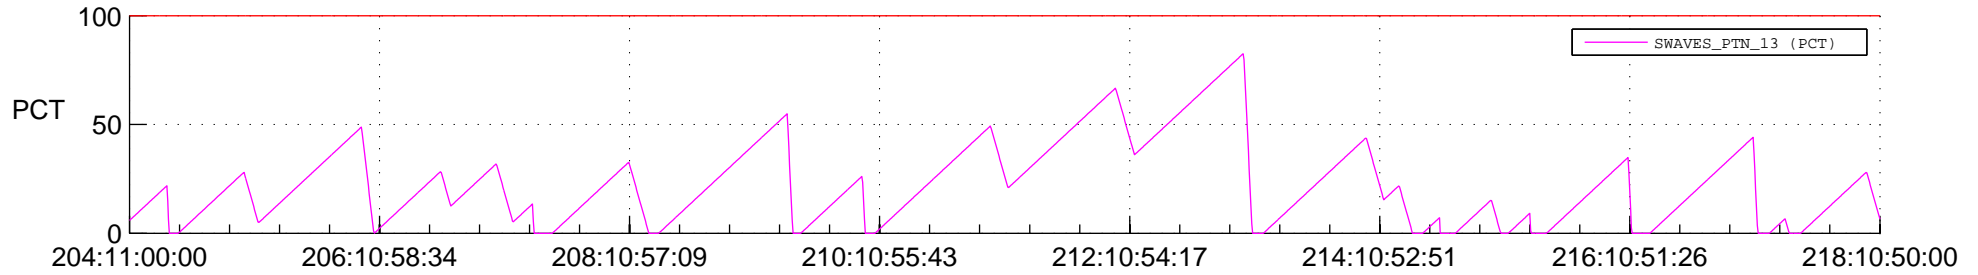

# STEREO BEHIND SSR PCT Full Prediction

## SWAVES\_Percent\_Full\_Prediction