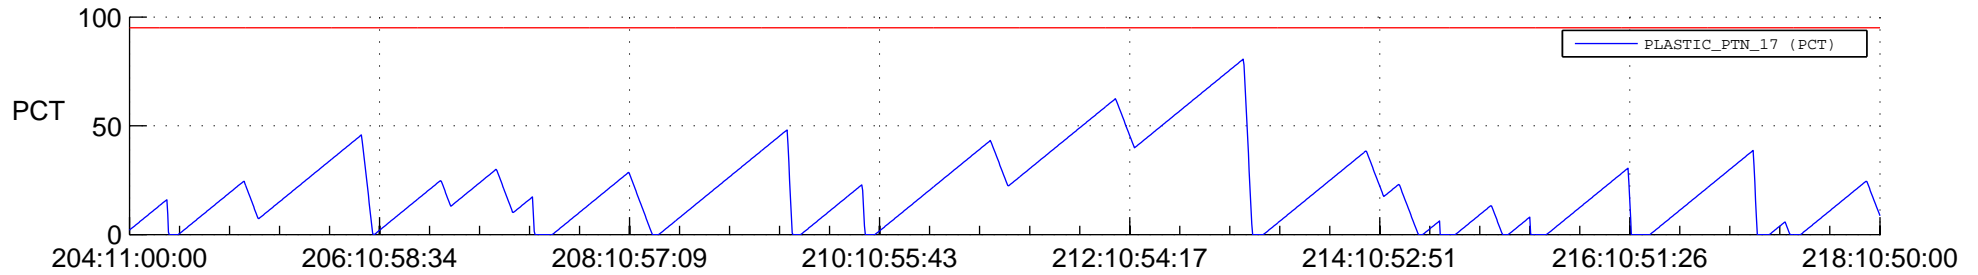

PLASTIC_Percent_Full_Prediction