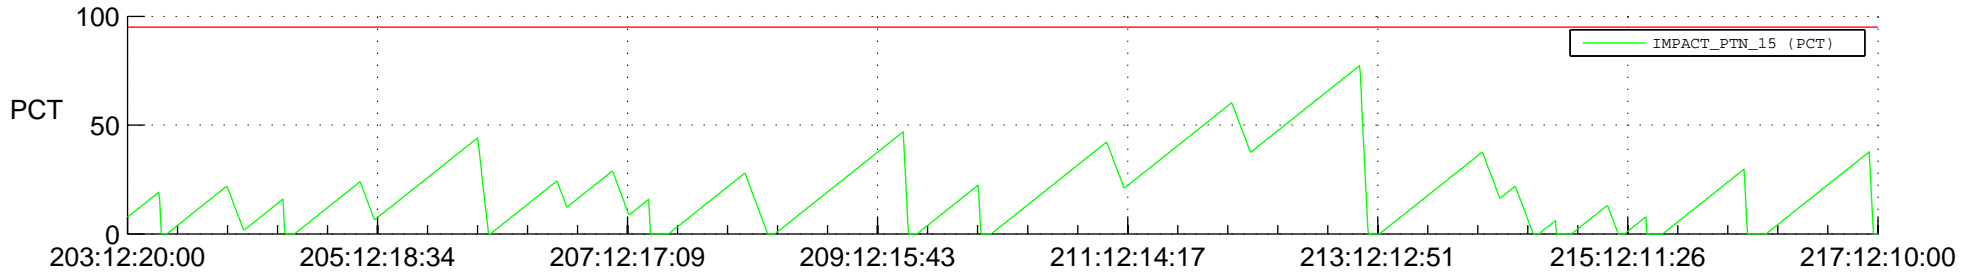

STEREO BEHIND SSR PCT Full Prediction

SWAVES_Percent_Full_Prediction

IMPACT_Percent_Full_Prediction

PLASTIC_Percent_Full_Prediction

Spacecraft_DownLink_Rate

Ground Time (2014:203:12:20:00.000 -2014:217:12:10:00.000)