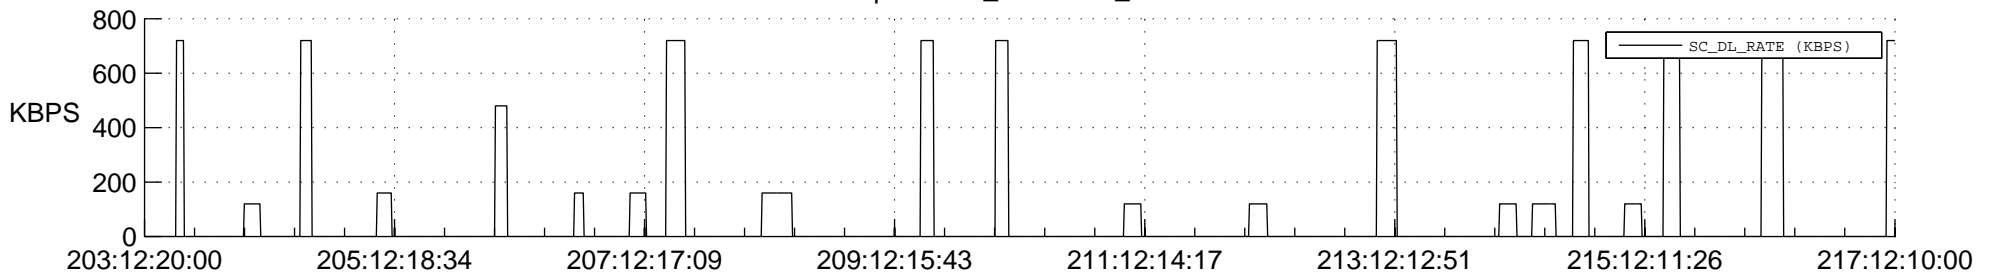

STEREO BEHIND SSR PCT Full Prediction

SWAVES_Percent_Full_Prediction

IMPACT_Percent_Full_Prediction

PLASTIC_Percent_Full_Prediction

Spacecraft_DownLink_Rate

Ground Time (2014:203:12:20:00.000 -2014:217:12:10:00.000)