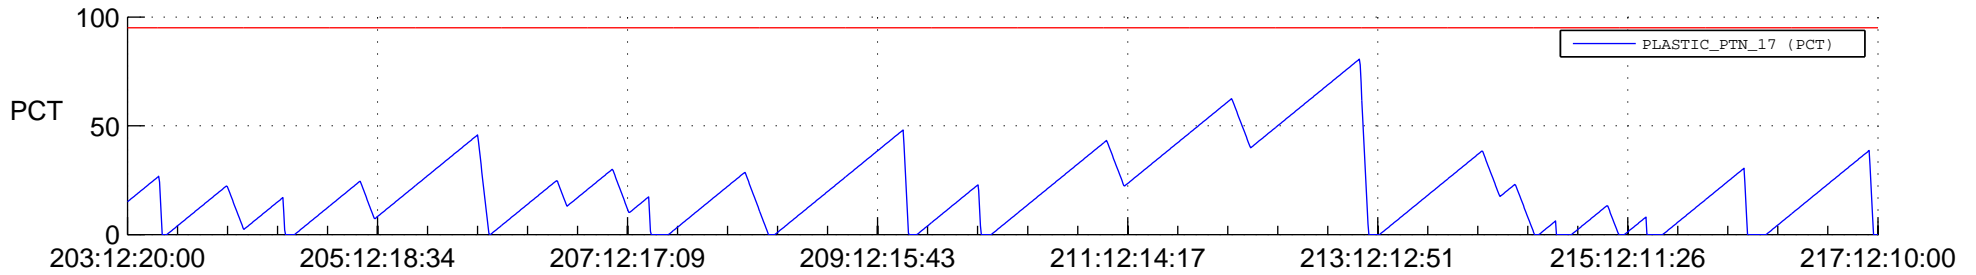

STEREO BEHIND SSR PCT Full Prediction

SWAVES_Percent_Full_Prediction

IMPACT_Percent_Full_Prediction

PLASTIC_Percent_Full_Prediction

Spacecraft_DownLink_Rate

Ground Time (2014:203:12:20:00.000 -2014:217:12:10:00.000)