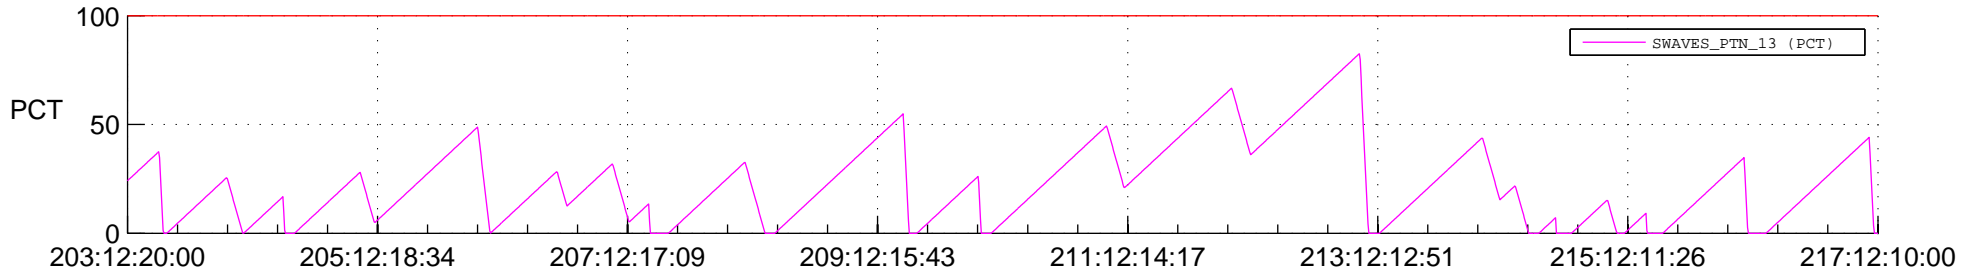

STEREO BEHIND SSR PCT Full Prediction

SWAVES_Percent_Full_Prediction

IMPACT_Percent_Full_Prediction

PLASTIC_Percent_Full_Prediction

Spacecraft_DownLink_Rate

Ground Time (2014:203:12:20:00.000 -2014:217:12:10:00.000)