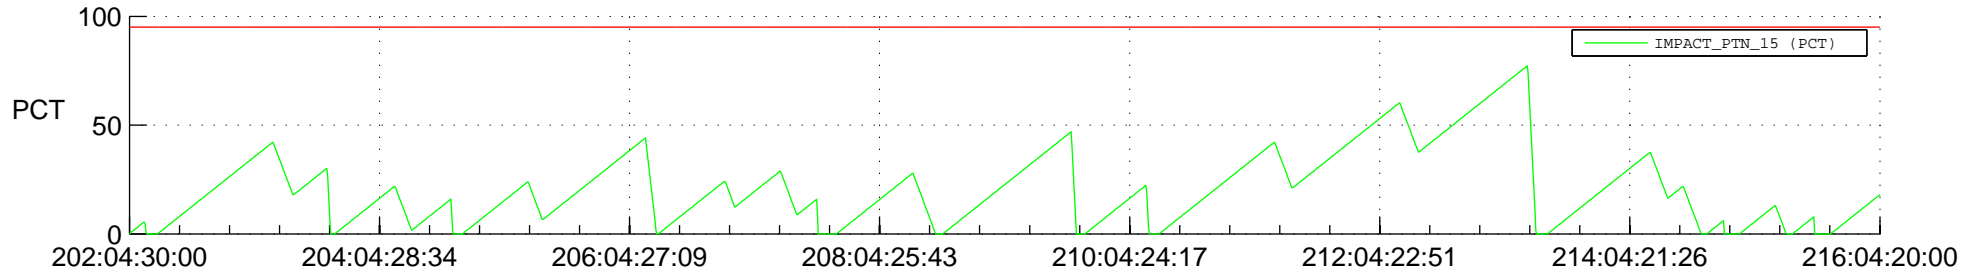

IMPACT_Percent_Full_Prediction