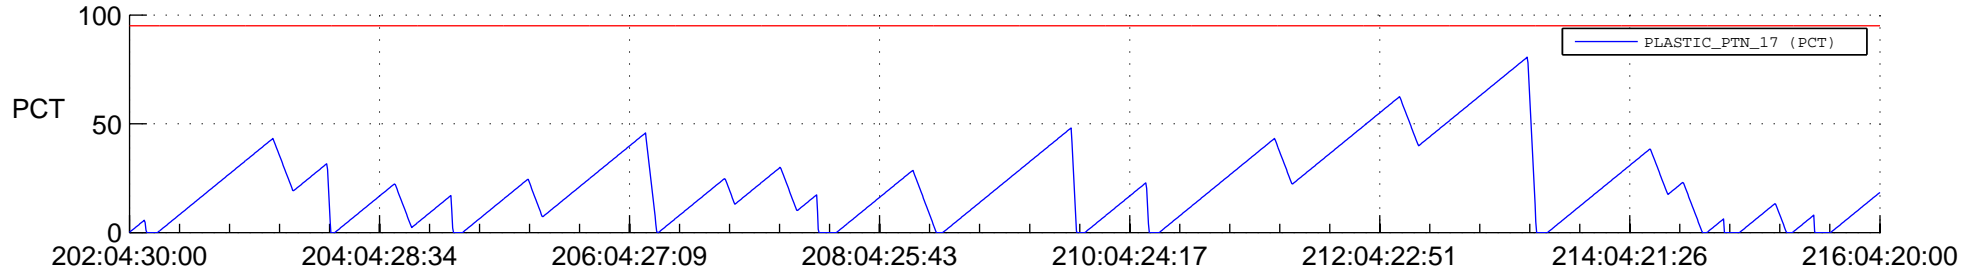

# STEREO BEHIND SSR PCT Full Prediction

## SWAVES\_Percent\_Full\_Prediction

## Spacecraft\_DownLink\_Rate

Ground Time (2014:202:04:30:00.000 -2014:216:04:20:00.000)