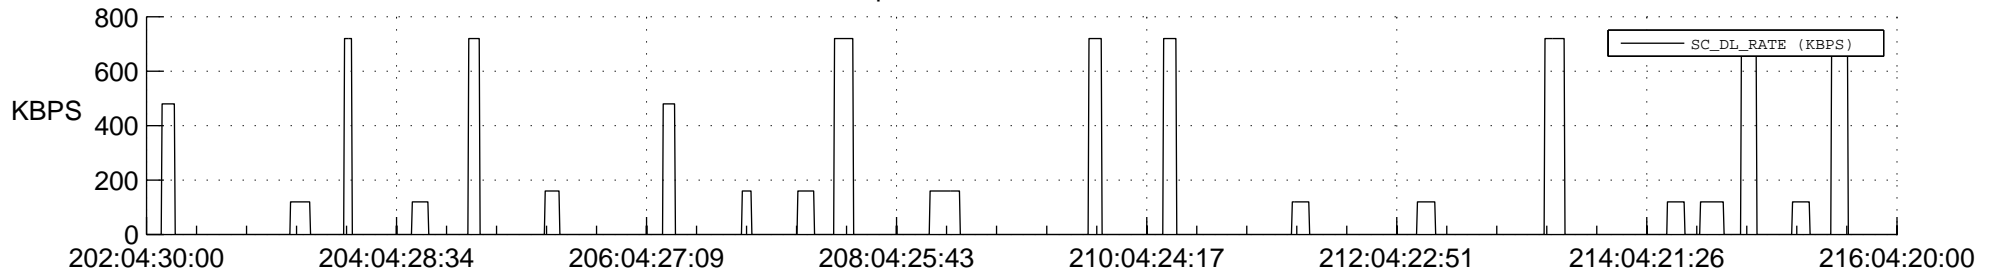

## Spacecraft\_DownLink\_Rate

Ground Time (2014:202:04:30:00.000 -2014:216:04:20:00.000)