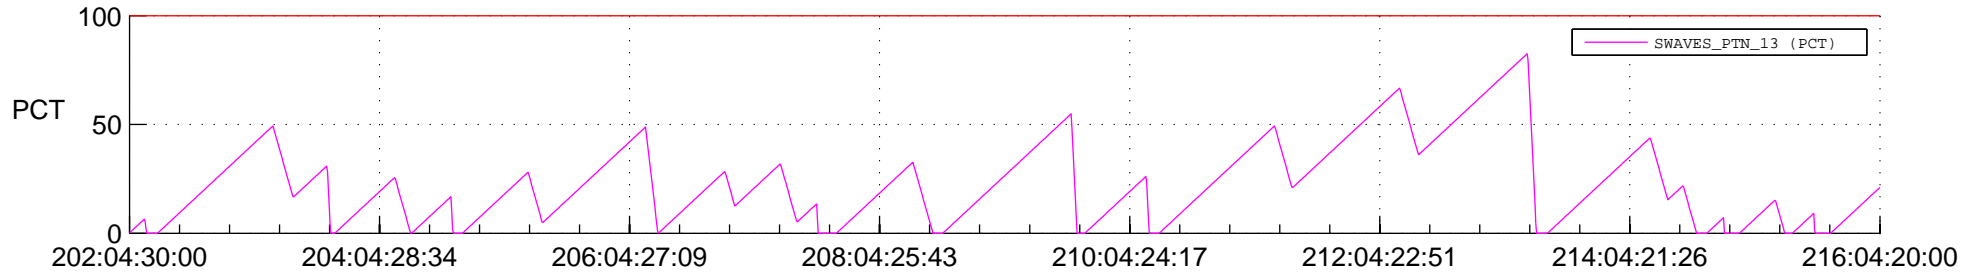

# STEREO BEHIND SSR PCT Full Prediction

## SWAVES\_Percent\_Full\_Prediction

## Spacecraft\_DownLink\_Rate

Ground Time (2014:202:04:30:00.000 -2014:216:04:20:00.000)