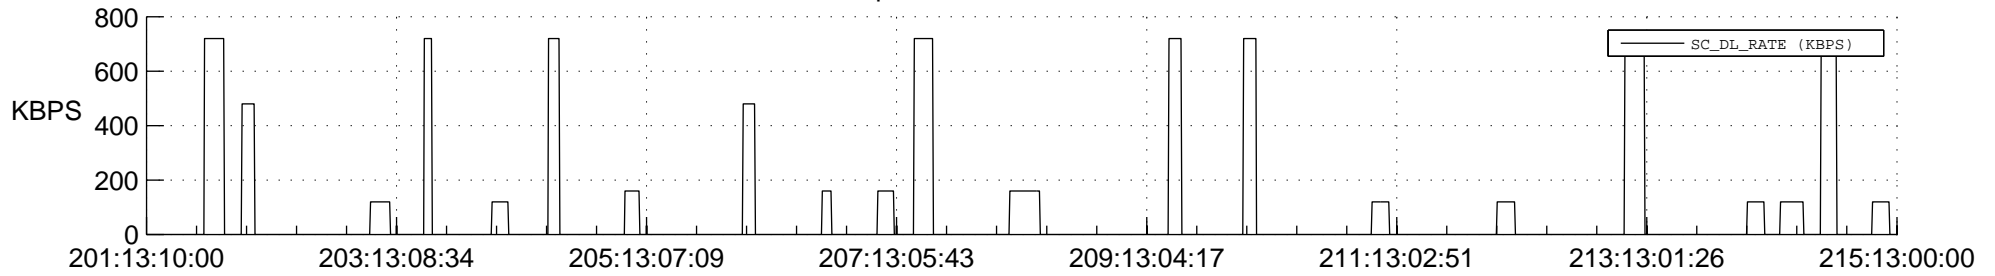

STEREO BEHIND SSR PCT Full Prediction

SWAVES_Percent_Full_Prediction

IMPACT_Percent_Full_Prediction

PLASTIC_Percent_Full_Prediction

Spacecraft_DownLink_Rate

Ground Time (2014:201:13:10:00.000 -2014:215:13:00:00.000)