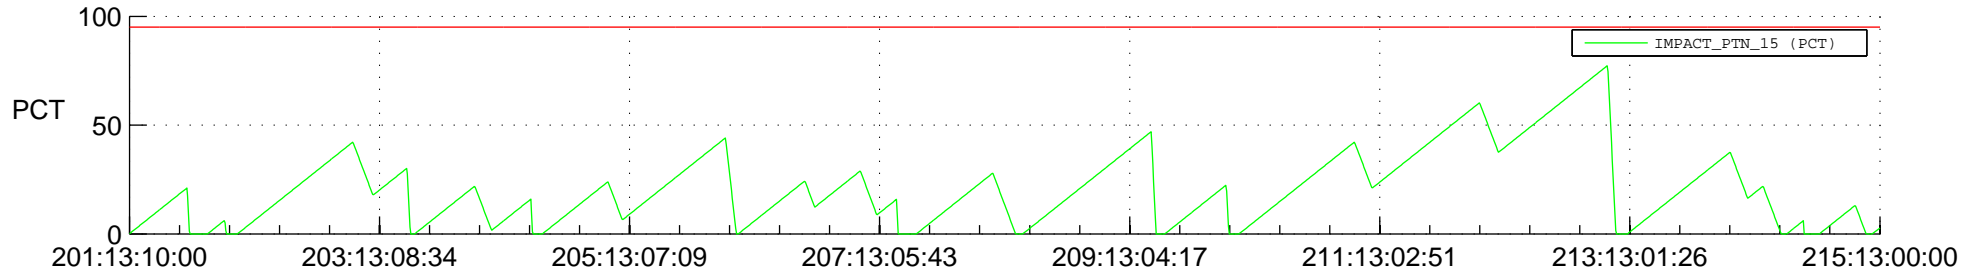

STEREO BEHIND SSR PCT Full Prediction

SWAVES_Percent_Full_Prediction

IMPACT_Percent_Full_Prediction

PLASTIC_Percent_Full_Prediction

Spacecraft_DownLink_Rate

Ground Time (2014:201:13:10:00.000 -2014:215:13:00:00.000)