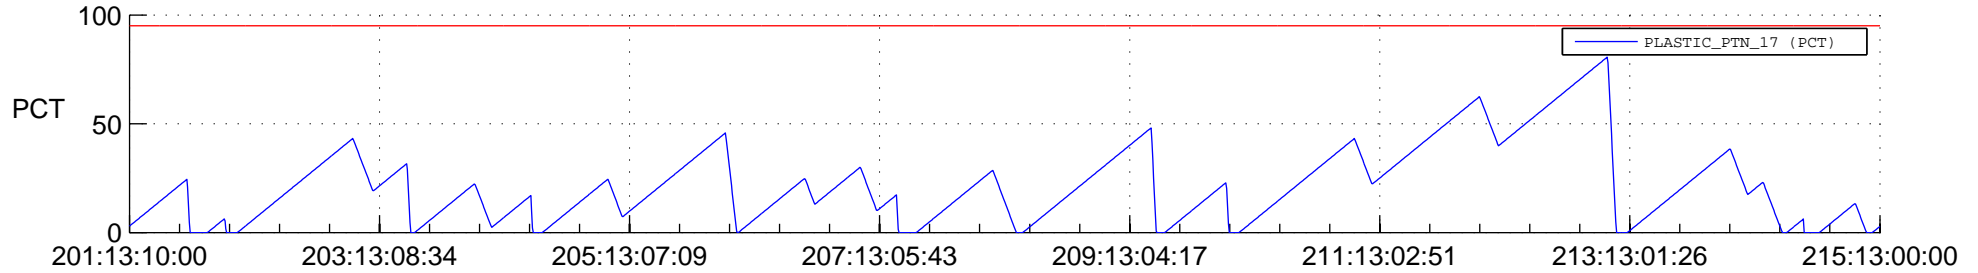

STEREO BEHIND SSR PCT Full Prediction

SWAVES_Percent_Full_Prediction

IMPACT_Percent_Full_Prediction

PLASTIC_Percent_Full_Prediction

Spacecraft_DownLink_Rate

Ground Time (2014:201:13:10:00.000 -2014:215:13:00:00.000)