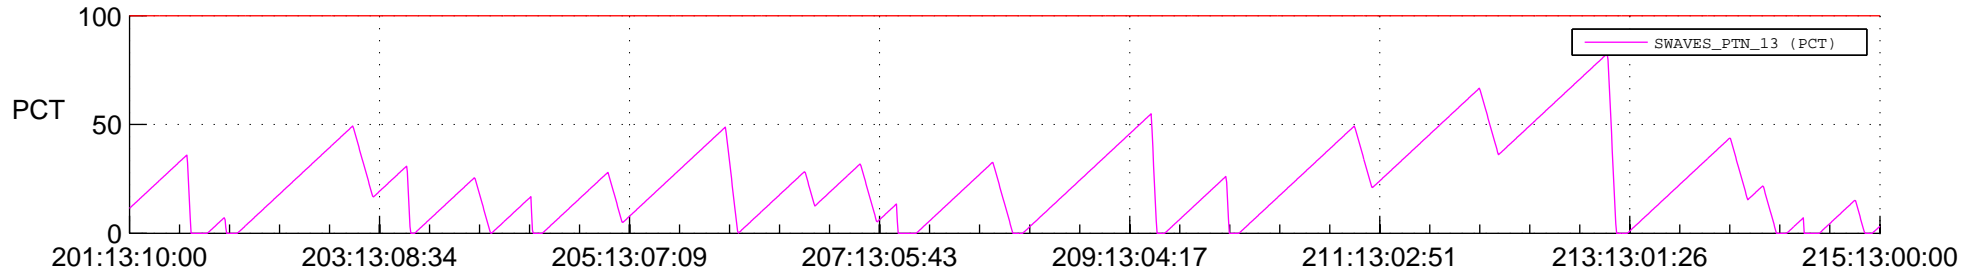

STEREO BEHIND SSR PCT Full Prediction

SWAVES_Percent_Full_Prediction

IMPACT_Percent_Full_Prediction

PLASTIC_Percent_Full_Prediction

Spacecraft_DownLink_Rate

Ground Time (2014:201:13:10:00.000 -2014:215:13:00:00.000)