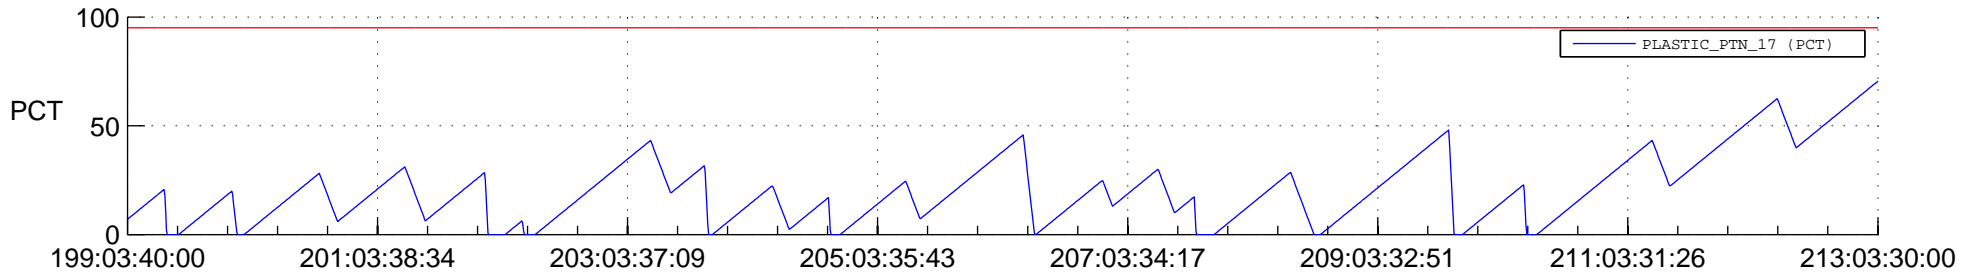

# STEREO BEHIND SSR PCT Full Prediction

## SWAVES\_Percent\_Full\_Prediction

## Spacecraft\_DownLink\_Rate

Ground Time (2014:199:03:40:00.000 -2014:213:03:30:00.000)