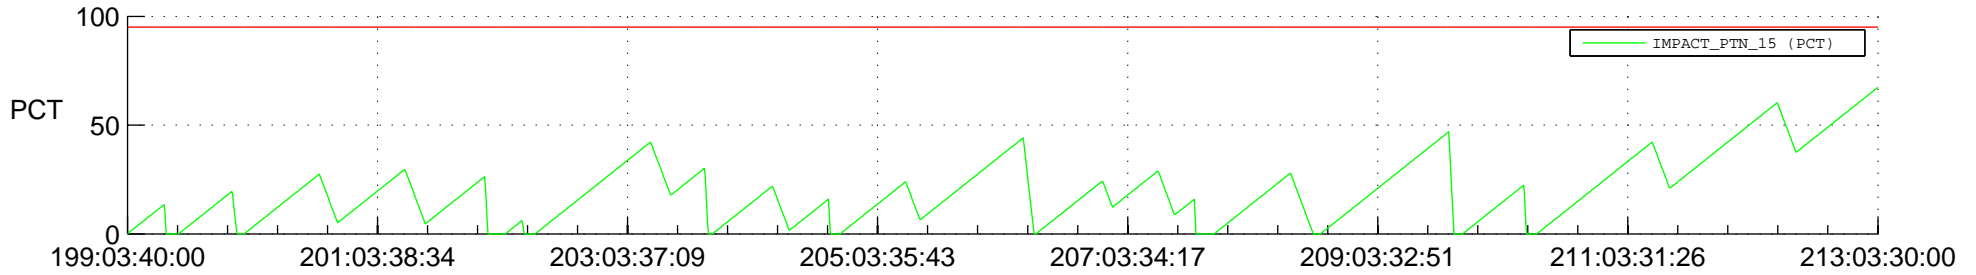

IMPACT_Percent_Full_Prediction