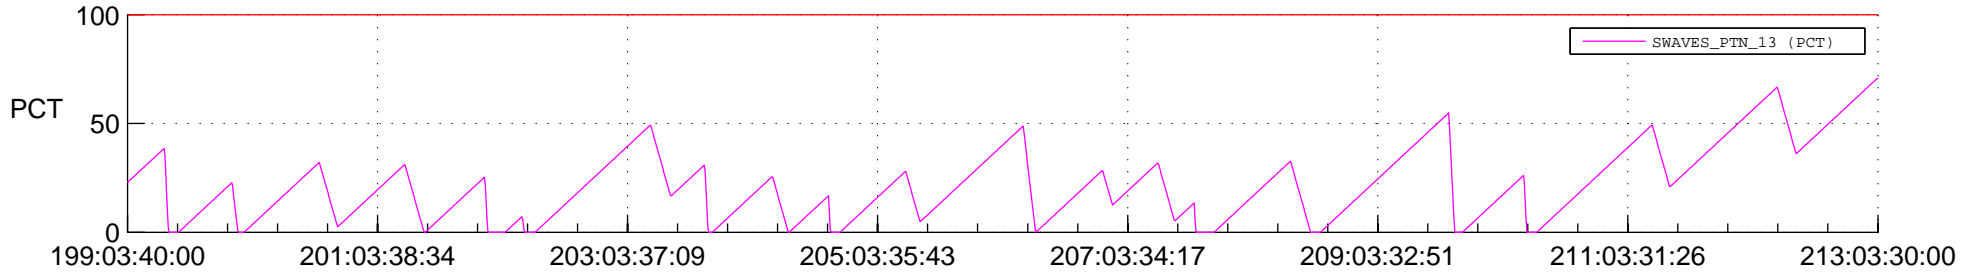

# STEREO BEHIND SSR PCT Full Prediction

## SWAVES\_Percent\_Full\_Prediction

## Spacecraft\_DownLink\_Rate

Ground Time (2014:199:03:40:00.000 -2014:213:03:30:00.000)