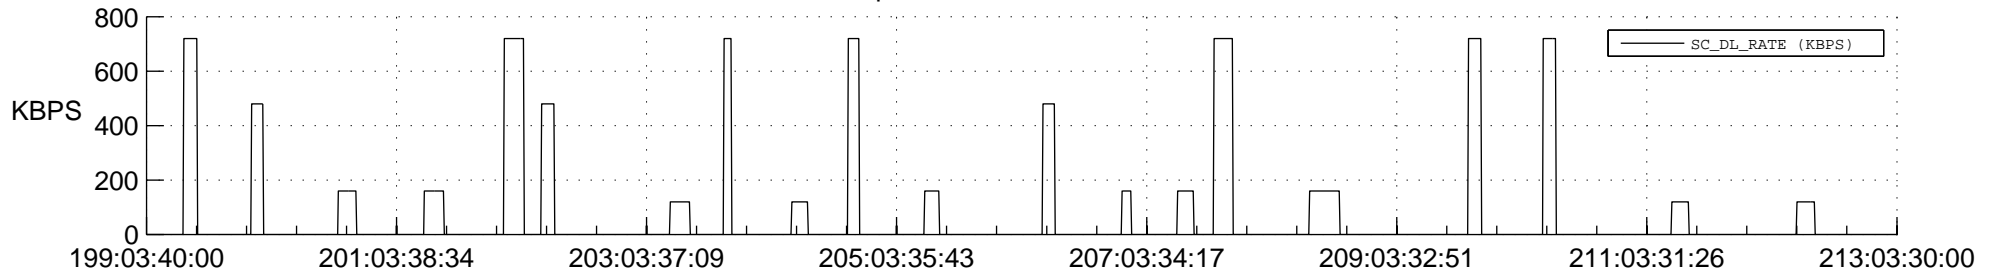

## Spacecraft\_DownLink\_Rate

Ground Time (2014:199:03:40:00.000 -2014:213:03:30:00.000)