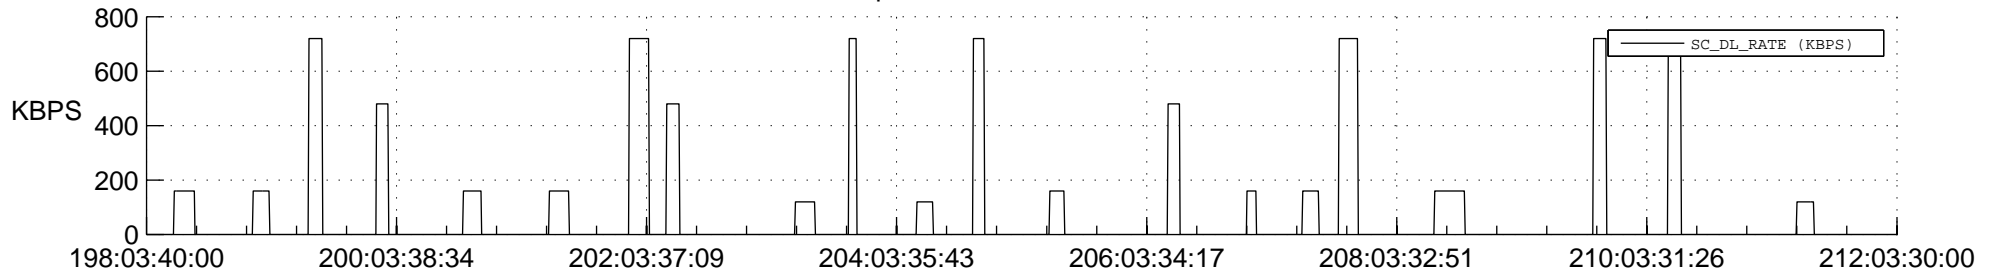

STEREO BEHIND SSR PCT Full Prediction

SWAVES_Percent_Full_Prediction

IMPACT_Percent_Full_Prediction

PLASTIC_Percent_Full_Prediction

Spacecraft_DownLink_Rate

Ground Time (2014:198:03:40:00.000 -2014:212:03:30:00.000)