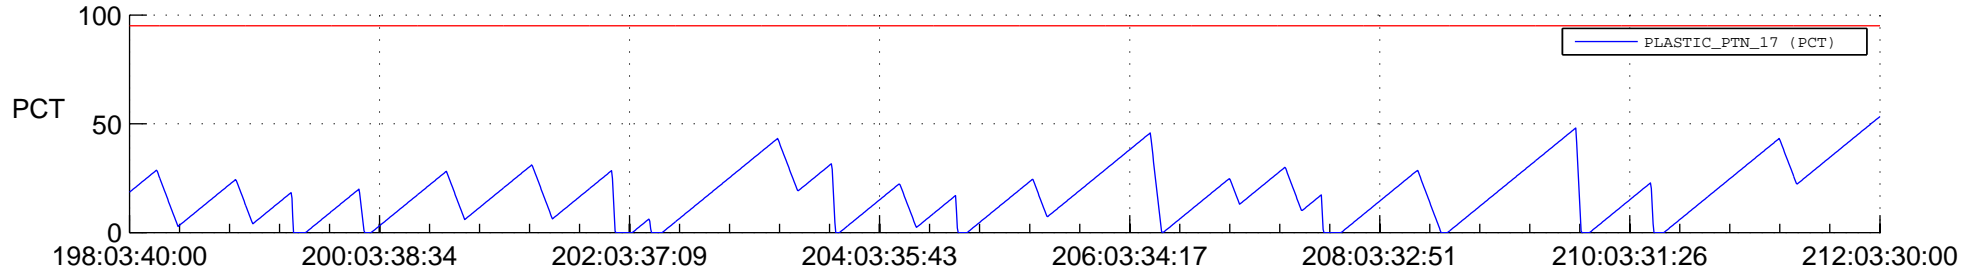

STEREO BEHIND SSR PCT Full Prediction

SWAVES_Percent_Full_Prediction

IMPACT_Percent_Full_Prediction

PLASTIC_Percent_Full_Prediction

Spacecraft_DownLink_Rate

Ground Time (2014:198:03:40:00.000 -2014:212:03:30:00.000)