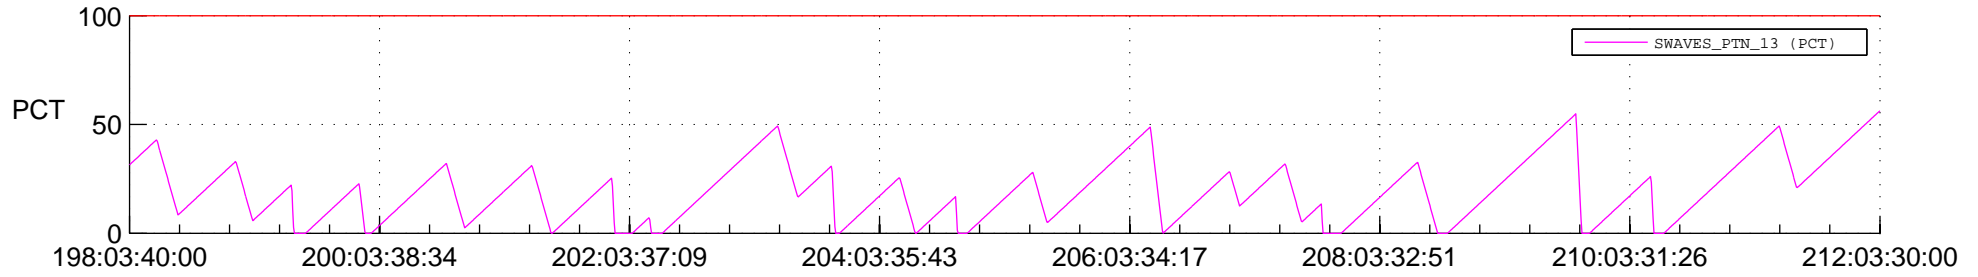

STEREO BEHIND SSR PCT Full Prediction

SWAVES_Percent_Full_Prediction

IMPACT_Percent_Full_Prediction

PLASTIC_Percent_Full_Prediction

Spacecraft_DownLink_Rate

Ground Time (2014:198:03:40:00.000 -2014:212:03:30:00.000)