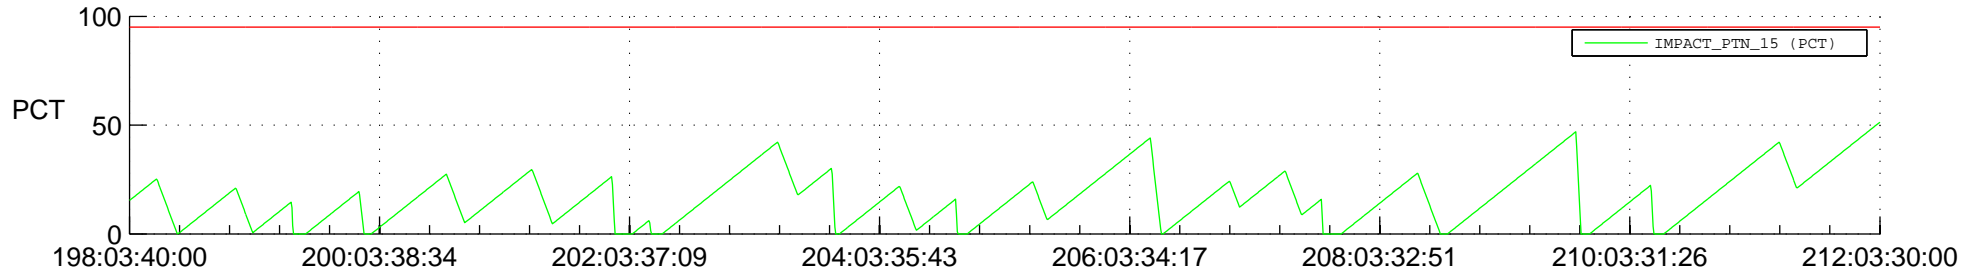

STEREO BEHIND SSR PCT Full Prediction

SWAVES_Percent_Full_Prediction

IMPACT_Percent_Full_Prediction

PLASTIC_Percent_Full_Prediction

Spacecraft_DownLink_Rate

Ground Time (2014:198:03:40:00.000 -2014:212:03:30:00.000)