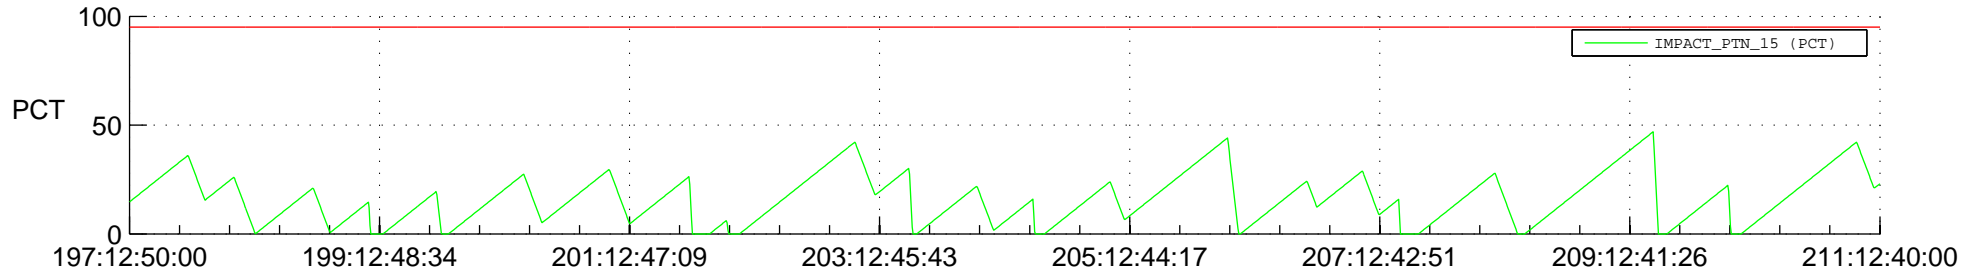

STEREO BEHIND SSR PCT Full Prediction

SWAVES_Percent_Full_Prediction

IMPACT_Percent_Full_Prediction

PLASTIC_Percent_Full_Prediction

Spacecraft_DownLink_Rate