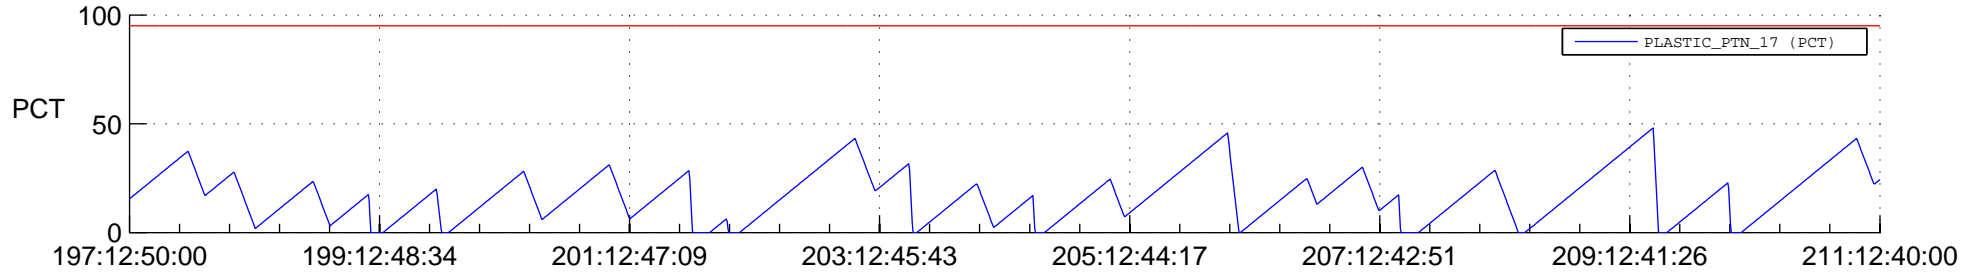

STEREO BEHIND SSR PCT Full Prediction

SWAVES_Percent_Full_Prediction

IMPACT_Percent_Full_Prediction

PLASTIC_Percent_Full_Prediction

Spacecraft_DownLink_Rate