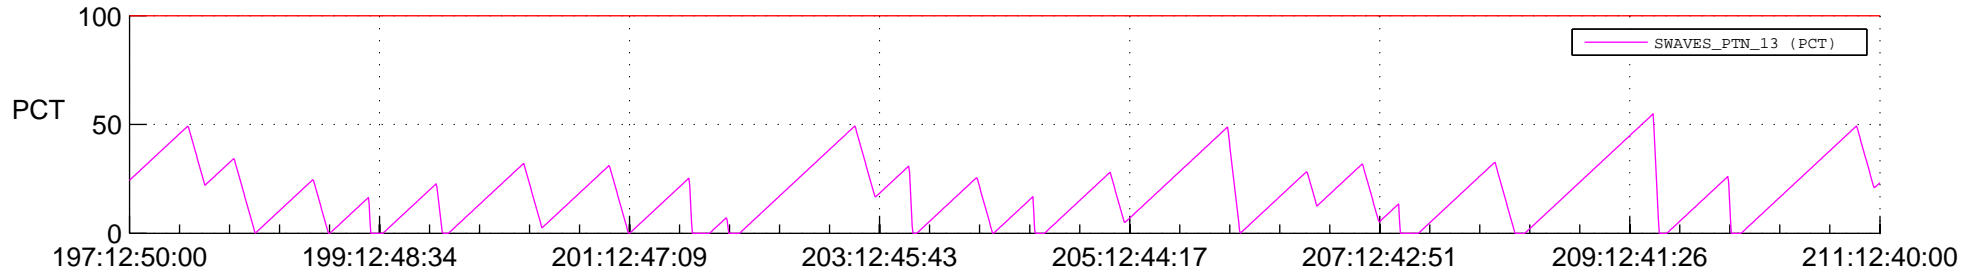

STEREO BEHIND SSR PCT Full Prediction

SWAVES_Percent_Full_Prediction

IMPACT_Percent_Full_Prediction

PLASTIC_Percent_Full_Prediction

Spacecraft_DownLink_Rate