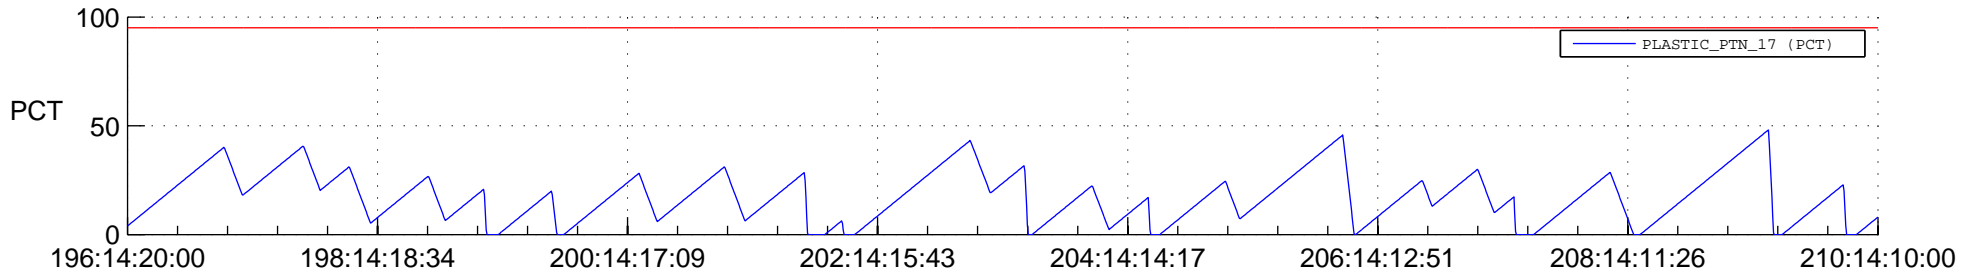

# STEREO BEHIND SSR PCT Full Prediction

## SWAVES\_Percent\_Full\_Prediction

## Spacecraft\_DownLink\_Rate

Ground Time (2014:196:14:20:00.000 -2014:210:14:10:00.000)