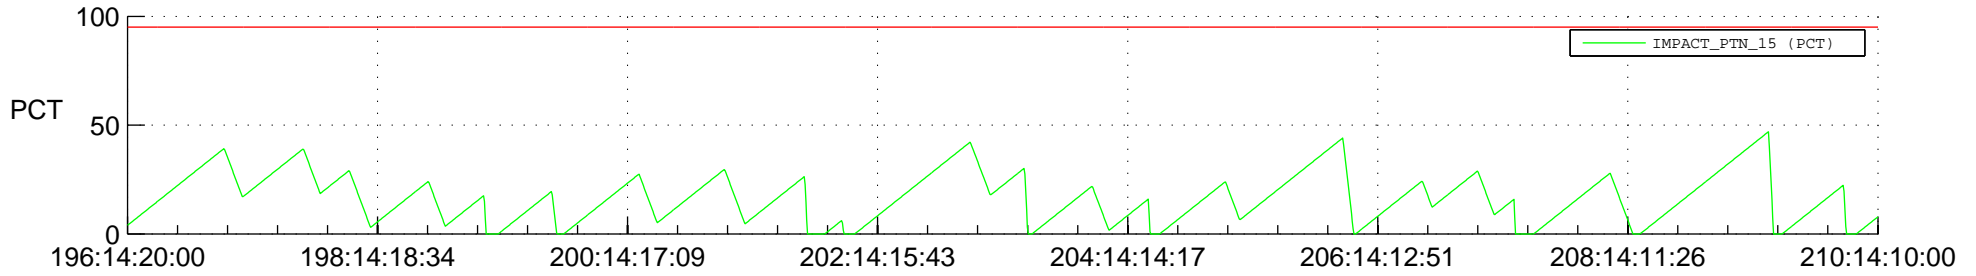

IMPACT_Percent_Full_Prediction