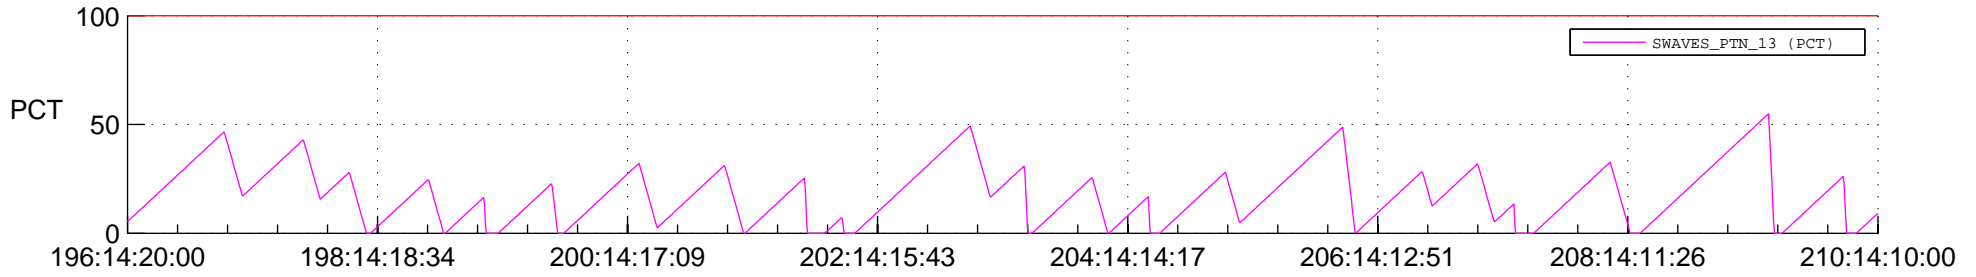

# STEREO BEHIND SSR PCT Full Prediction

## SWAVES\_Percent\_Full\_Prediction

## Spacecraft\_DownLink\_Rate

Ground Time (2014:196:14:20:00.000 -2014:210:14:10:00.000)