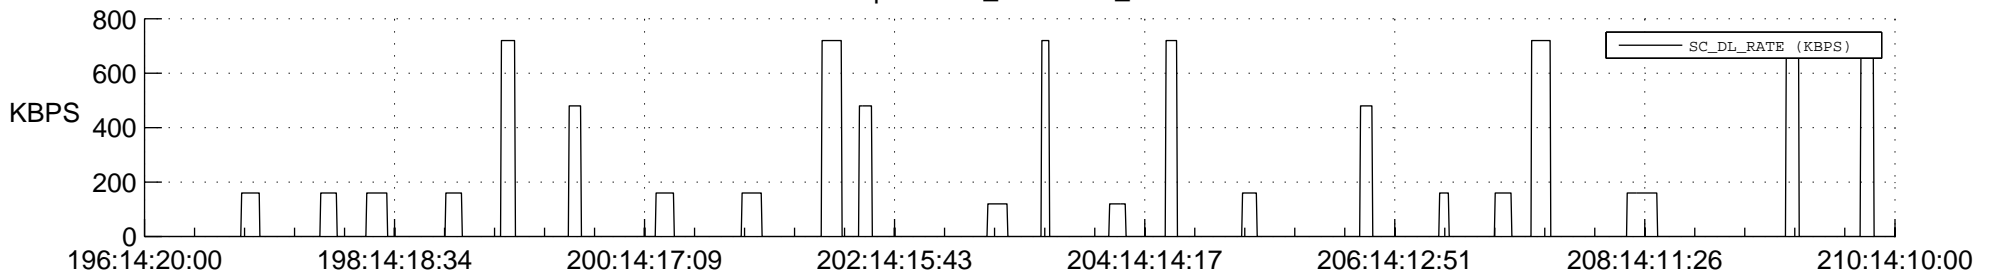

## Spacecraft\_DownLink\_Rate

Ground Time (2014:196:14:20:00.000 -2014:210:14:10:00.000)