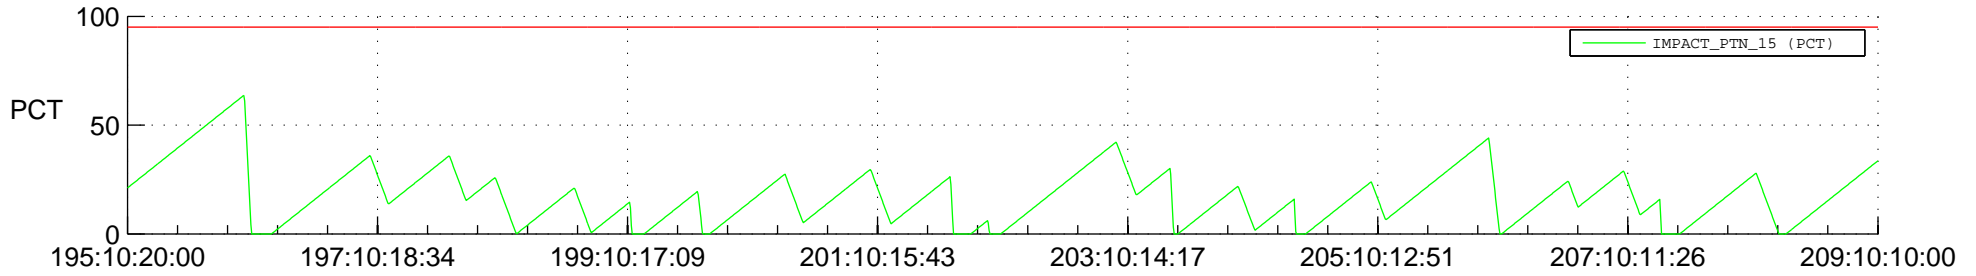

STEREO BEHIND SSR PCT Full Prediction

SWAVES_Percent_Full_Prediction

IMPACT_Percent_Full_Prediction

PLASTIC_Percent_Full_Prediction

Spacecraft_DownLink_Rate

Ground Time (2014:195:10:20:00.000 -2014:209:10:10:00.000)