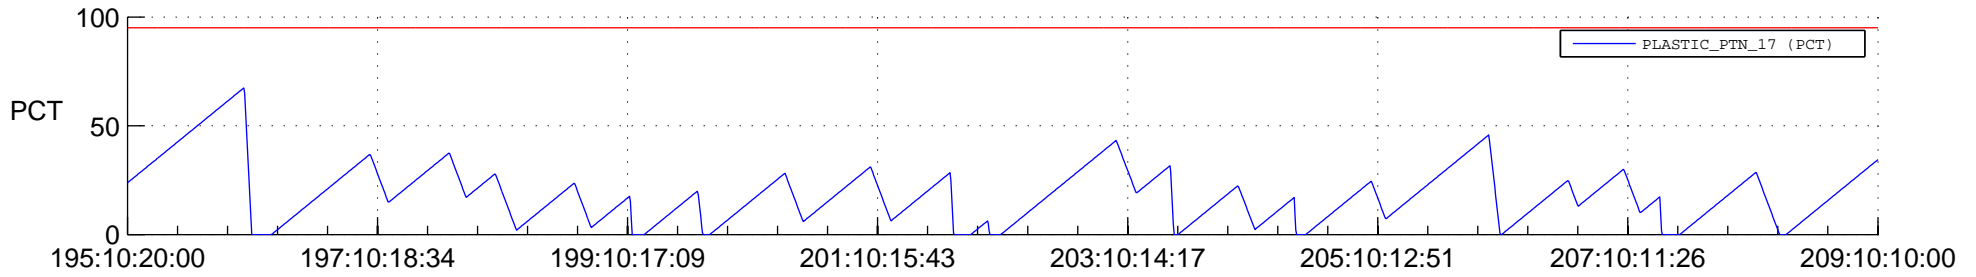

STEREO BEHIND SSR PCT Full Prediction

SWAVES_Percent_Full_Prediction

IMPACT_Percent_Full_Prediction

PLASTIC_Percent_Full_Prediction

Spacecraft_DownLink_Rate

Ground Time (2014:195:10:20:00.000 -2014:209:10:10:00.000)