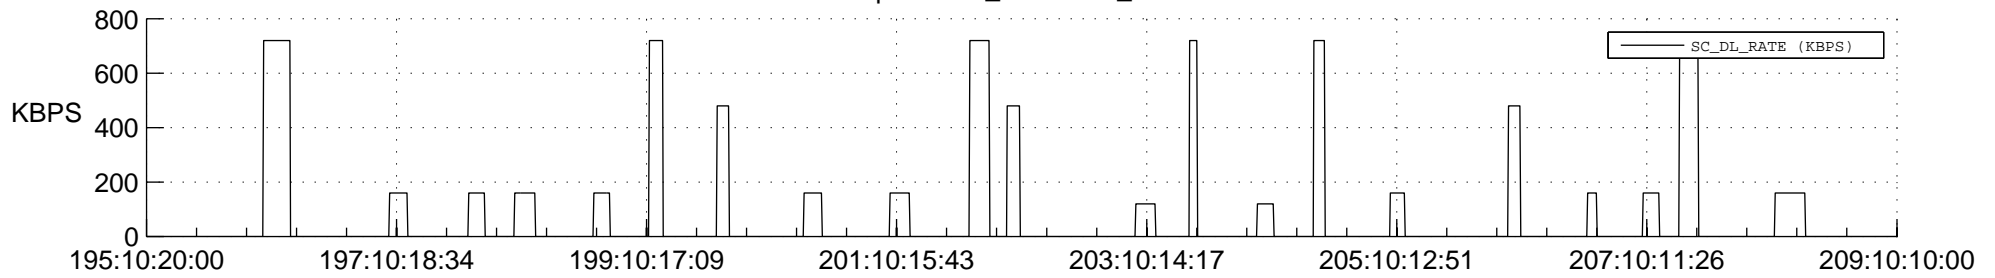

STEREO BEHIND SSR PCT Full Prediction

SWAVES_Percent_Full_Prediction

IMPACT_Percent_Full_Prediction

PLASTIC_Percent_Full_Prediction

Spacecraft_DownLink_Rate

Ground Time (2014:195:10:20:00.000 -2014:209:10:10:00.000)