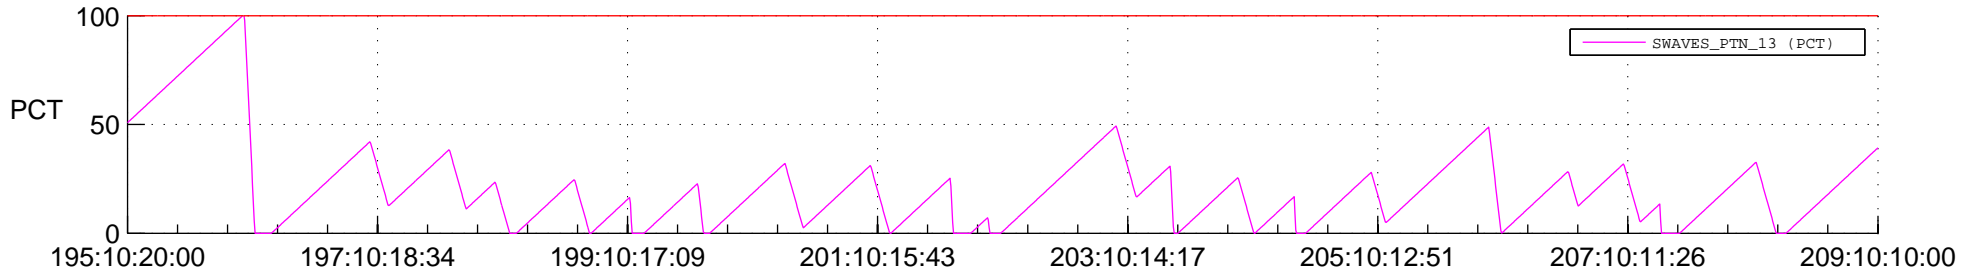

STEREO BEHIND SSR PCT Full Prediction

SWAVES_Percent_Full_Prediction

IMPACT_Percent_Full_Prediction

PLASTIC_Percent_Full_Prediction

Spacecraft_DownLink_Rate

Ground Time (2014:195:10:20:00.000 -2014:209:10:10:00.000)