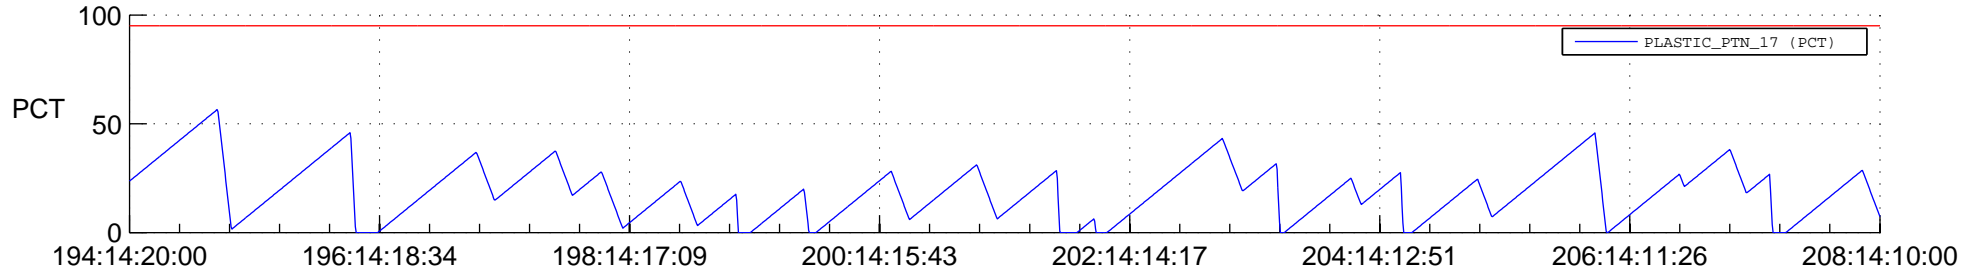

# STEREO BEHIND SSR PCT Full Prediction

## SWAVES\_Percent\_Full\_Prediction

## Spacecraft\_DownLink\_Rate

Ground Time (2014:194:14:20:00.000 -2014:208:14:10:00.000)