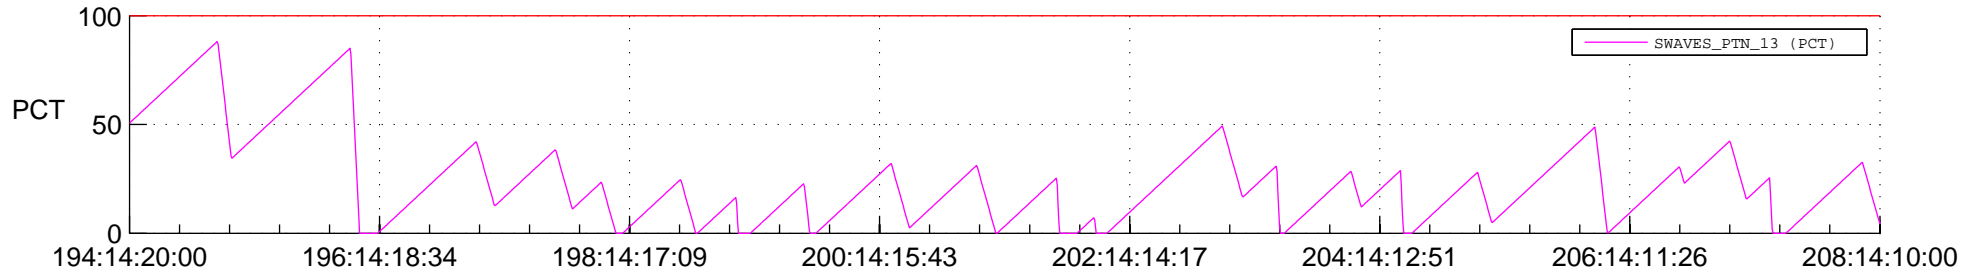

# STEREO BEHIND SSR PCT Full Prediction

## SWAVES\_Percent\_Full\_Prediction

## Spacecraft\_DownLink\_Rate

Ground Time (2014:194:14:20:00.000 -2014:208:14:10:00.000)