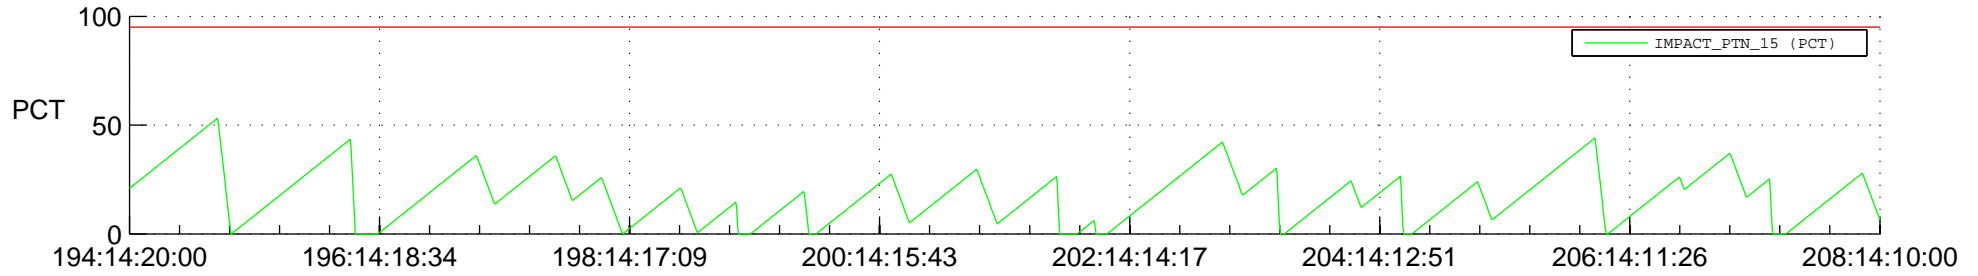

IMPACT_Percent_Full_Prediction