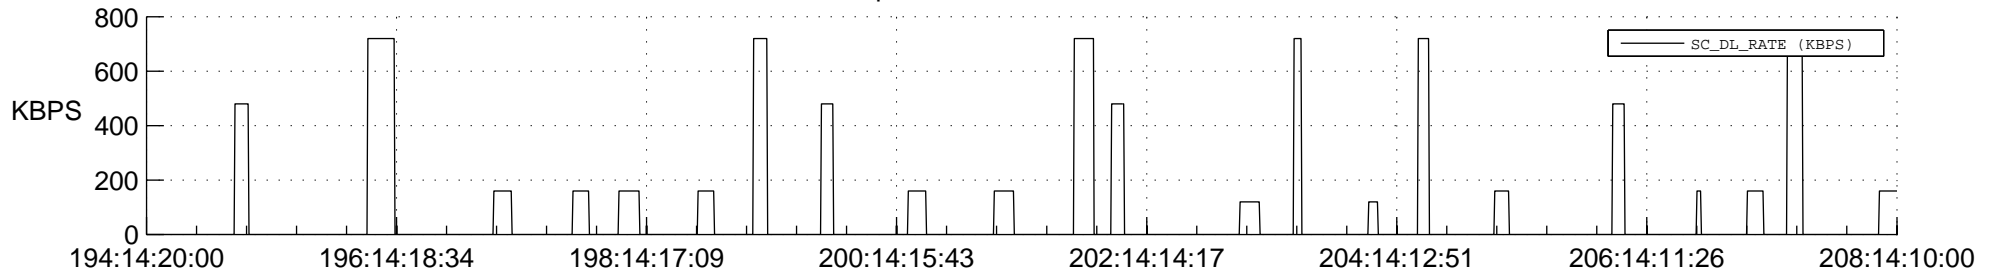

## Spacecraft\_DownLink\_Rate

Ground Time (2014:194:14:20:00.000 -2014:208:14:10:00.000)