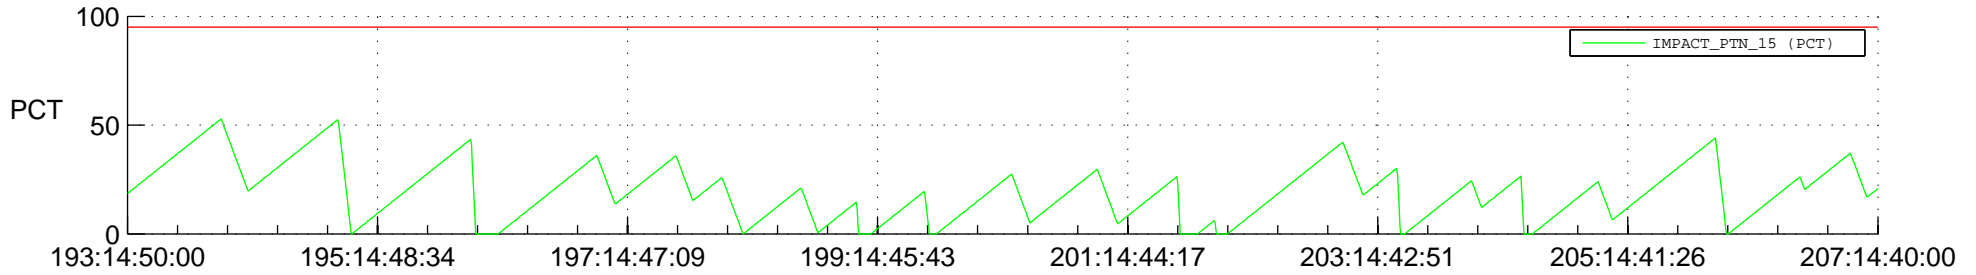

IMPACT_Percent_Full_Prediction