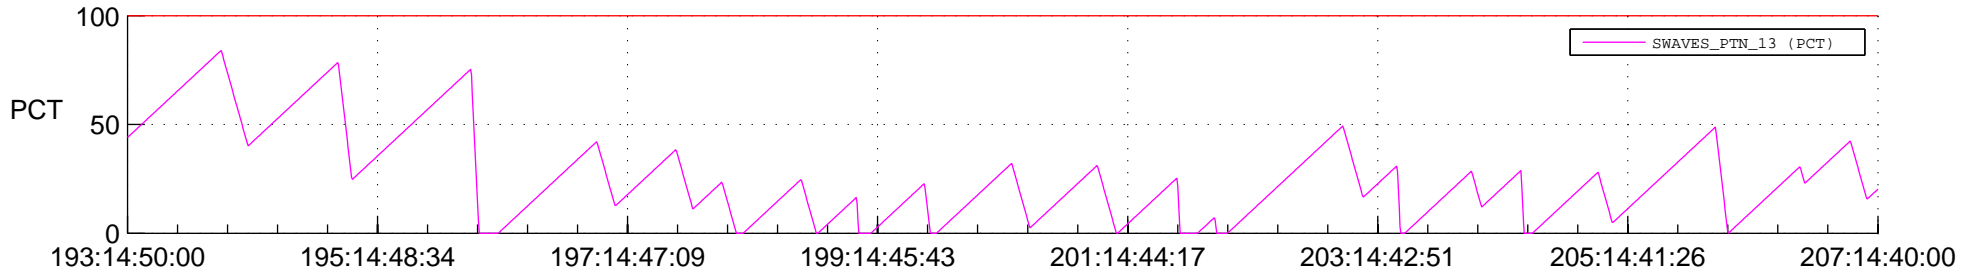

# STEREO BEHIND SSR PCT Full Prediction

## SWAVES\_Percent\_Full\_Prediction

## Spacecraft\_DownLink\_Rate

Ground Time (2014:193:14:50:00.000 -2014:207:14:40:00.000)