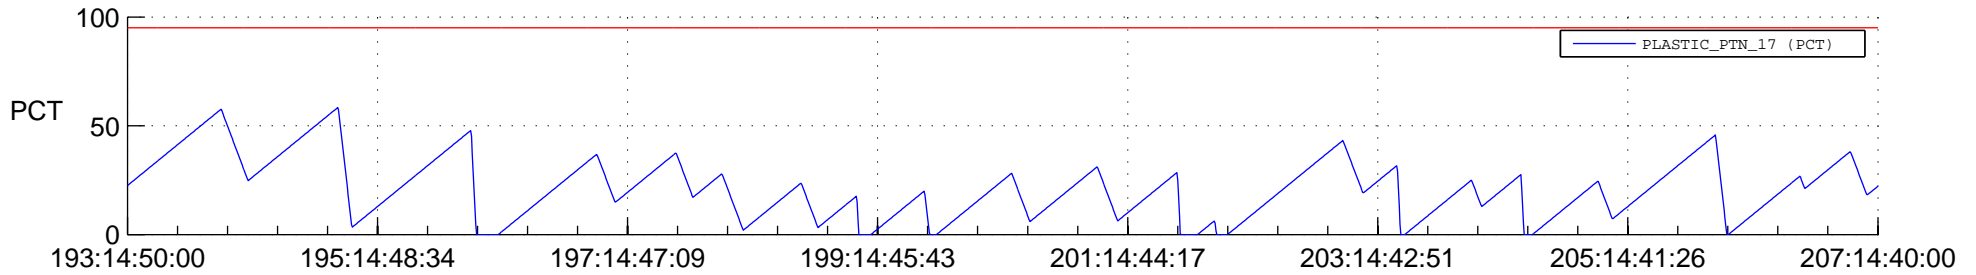

# STEREO BEHIND SSR PCT Full Prediction

## SWAVES\_Percent\_Full\_Prediction

## Spacecraft\_DownLink\_Rate

Ground Time (2014:193:14:50:00.000 -2014:207:14:40:00.000)