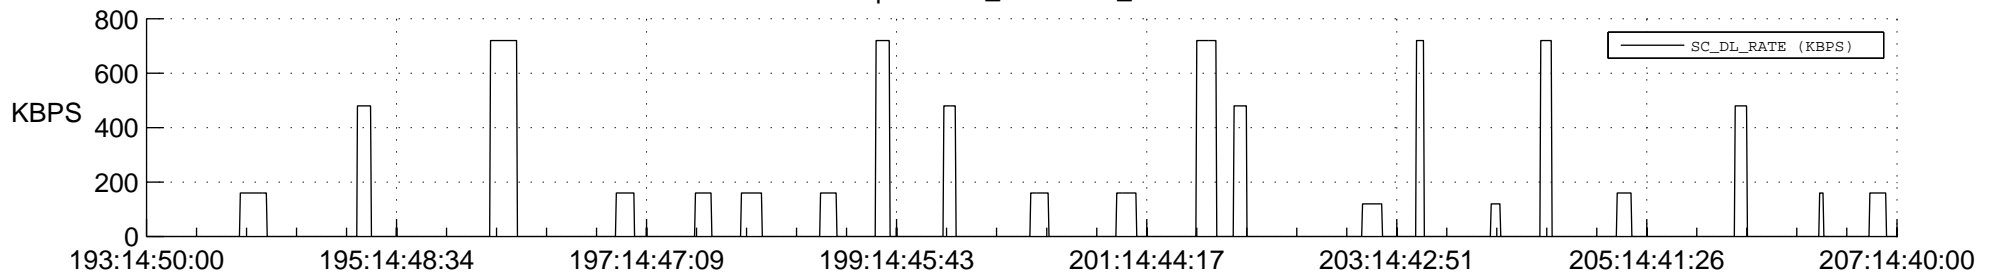

## Spacecraft\_DownLink\_Rate

Ground Time (2014:193:14:50:00.000 -2014:207:14:40:00.000)