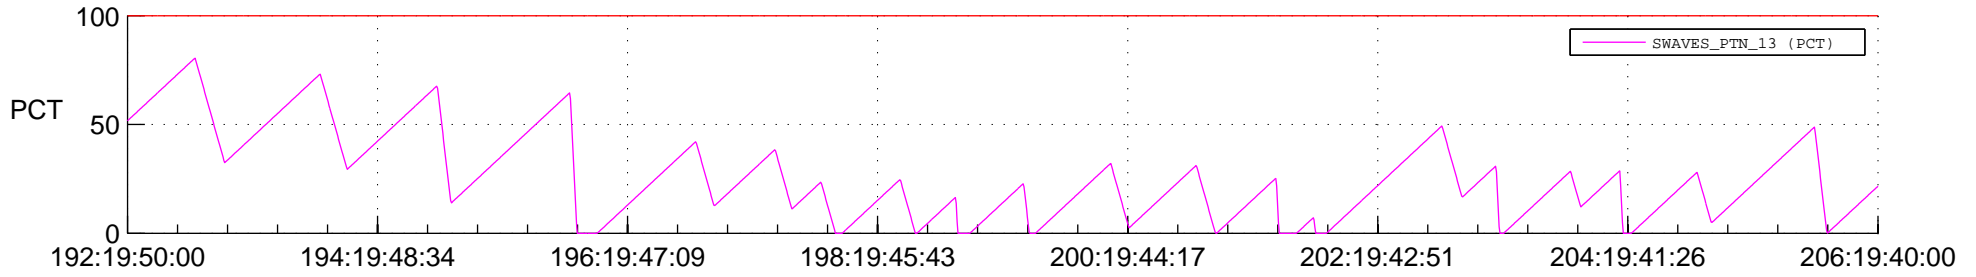

STEREO BEHIND SSR PCT Full Prediction

SWAVES_Percent_Full_Prediction

IMPACT_Percent_Full_Prediction

PLASTIC_Percent_Full_Prediction

Spacecraft_DownLink_Rate