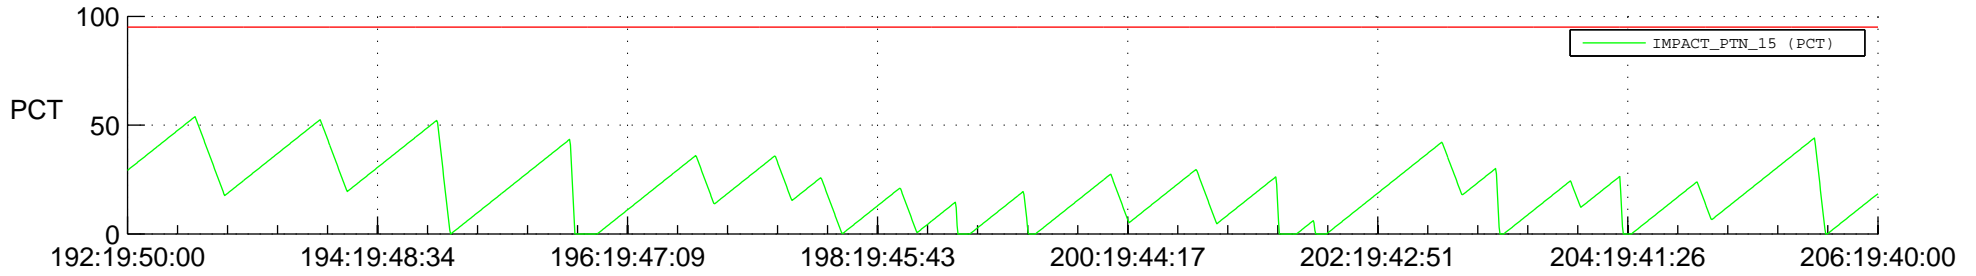

STEREO BEHIND SSR PCT Full Prediction

SWAVES_Percent_Full_Prediction

IMPACT_Percent_Full_Prediction

PLASTIC_Percent_Full_Prediction

Spacecraft_DownLink_Rate