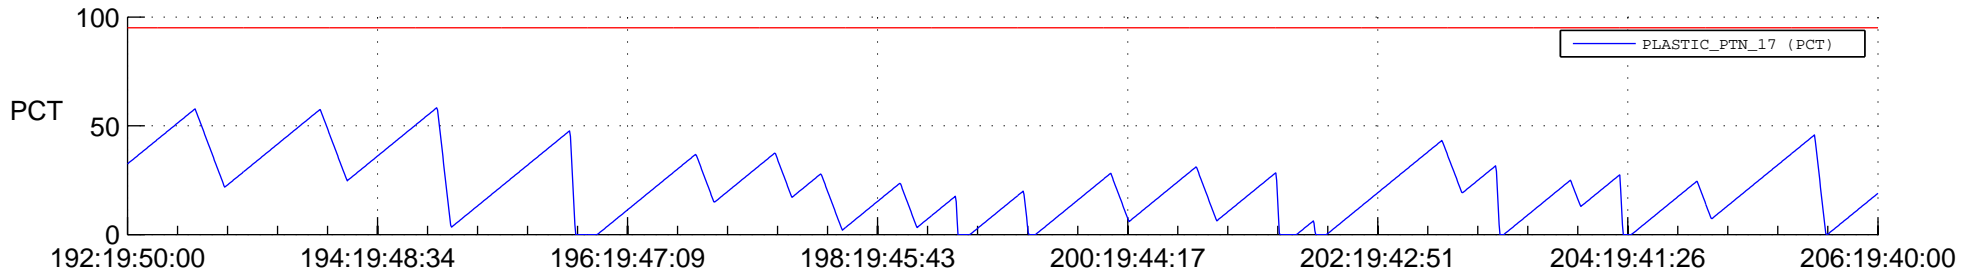

STEREO BEHIND SSR PCT Full Prediction

SWAVES_Percent_Full_Prediction

IMPACT_Percent_Full_Prediction

PLASTIC_Percent_Full_Prediction

Spacecraft_DownLink_Rate