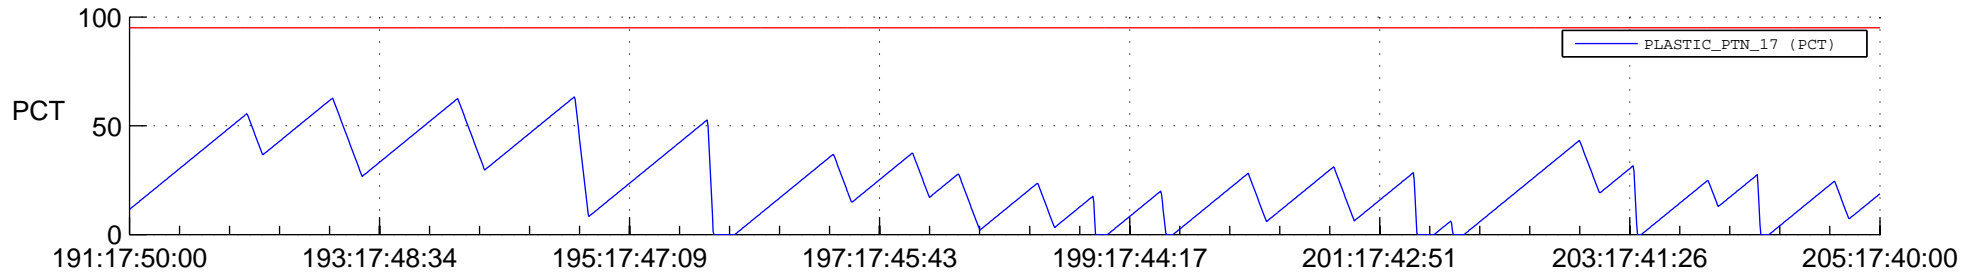

STEREO BEHIND SSR PCT Full Prediction

SWAVES_Percent_Full_Prediction

IMPACT_Percent_Full_Prediction

PLASTIC_Percent_Full_Prediction

Spacecraft_DownLink_Rate