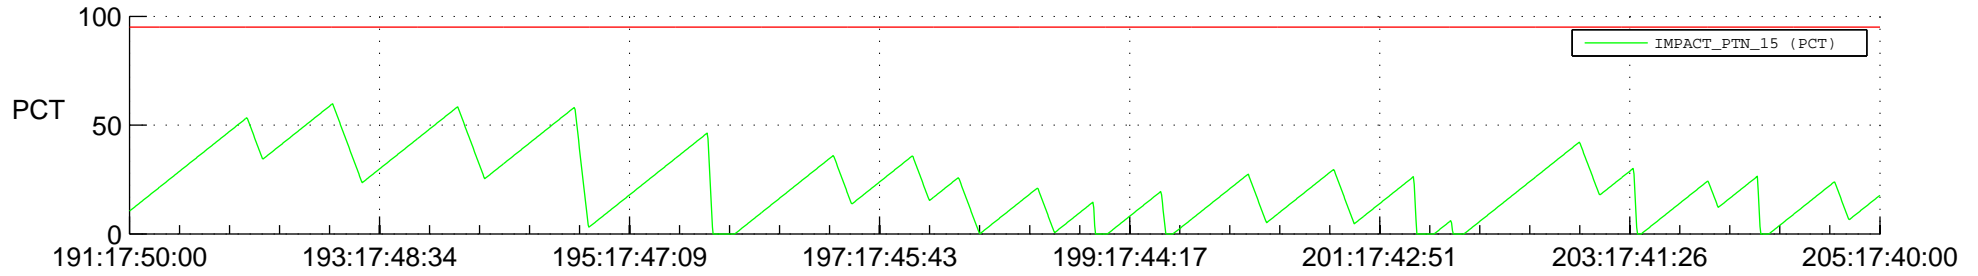

STEREO BEHIND SSR PCT Full Prediction

SWAVES_Percent_Full_Prediction

IMPACT_Percent_Full_Prediction

PLASTIC_Percent_Full_Prediction

Spacecraft_DownLink_Rate