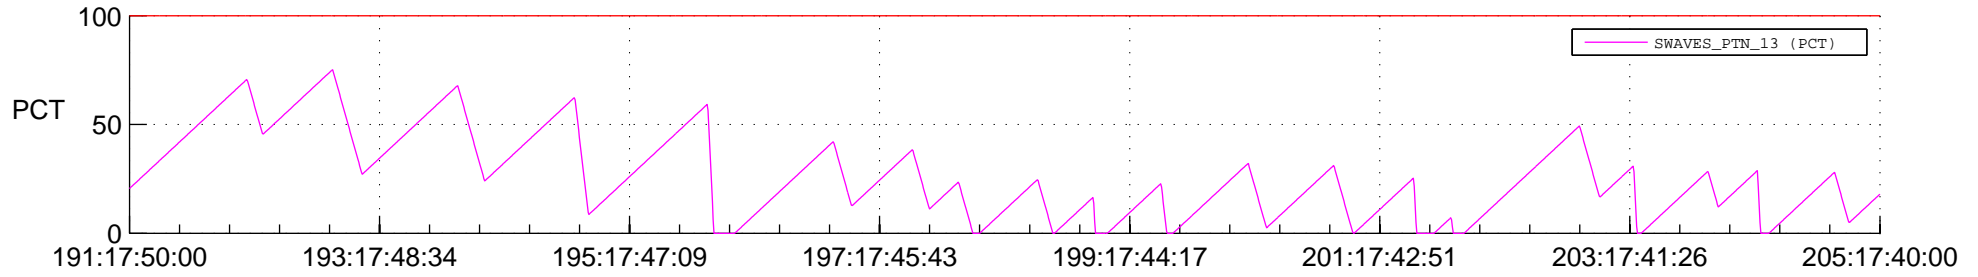

STEREO BEHIND SSR PCT Full Prediction

SWAVES_Percent_Full_Prediction

IMPACT_Percent_Full_Prediction

PLASTIC_Percent_Full_Prediction

Spacecraft_DownLink_Rate