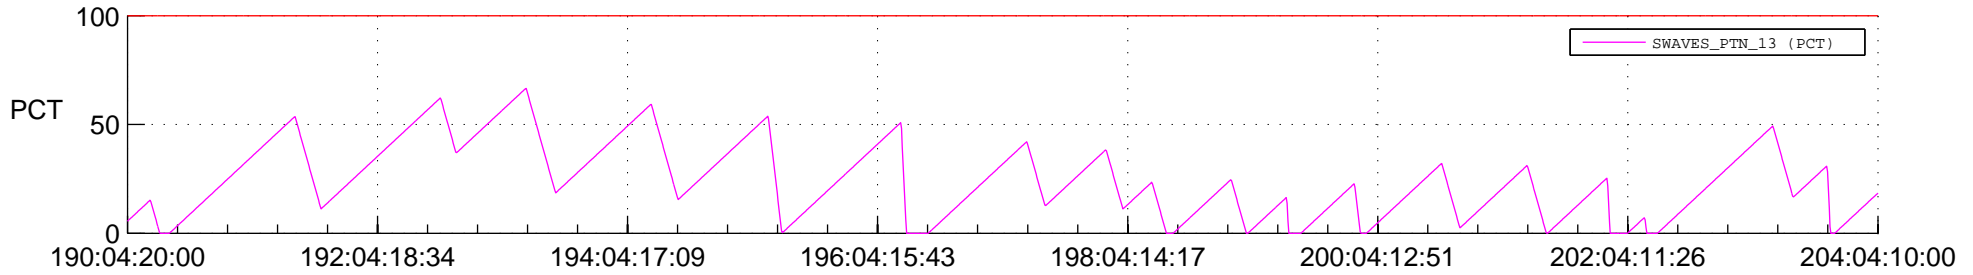

STEREO BEHIND SSR PCT Full Prediction

SWAVES_Percent_Full_Prediction

IMPACT_Percent_Full_Prediction

PLASTIC_Percent_Full_Prediction

Spacecraft_DownLink_Rate