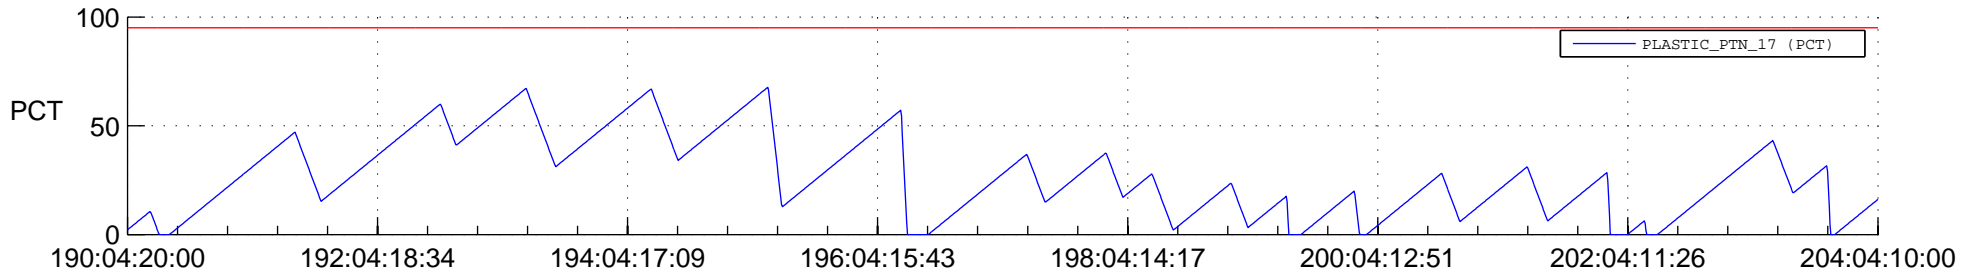

STEREO BEHIND SSR PCT Full Prediction

SWAVES_Percent_Full_Prediction

IMPACT_Percent_Full_Prediction

PLASTIC_Percent_Full_Prediction

Spacecraft_DownLink_Rate