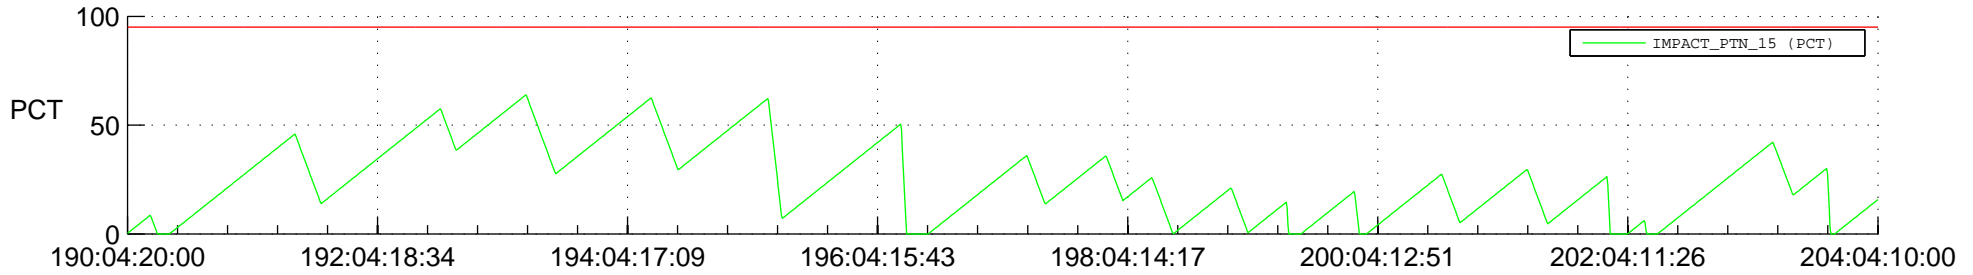

STEREO BEHIND SSR PCT Full Prediction

SWAVES_Percent_Full_Prediction

IMPACT_Percent_Full_Prediction

PLASTIC_Percent_Full_Prediction

Spacecraft_DownLink_Rate