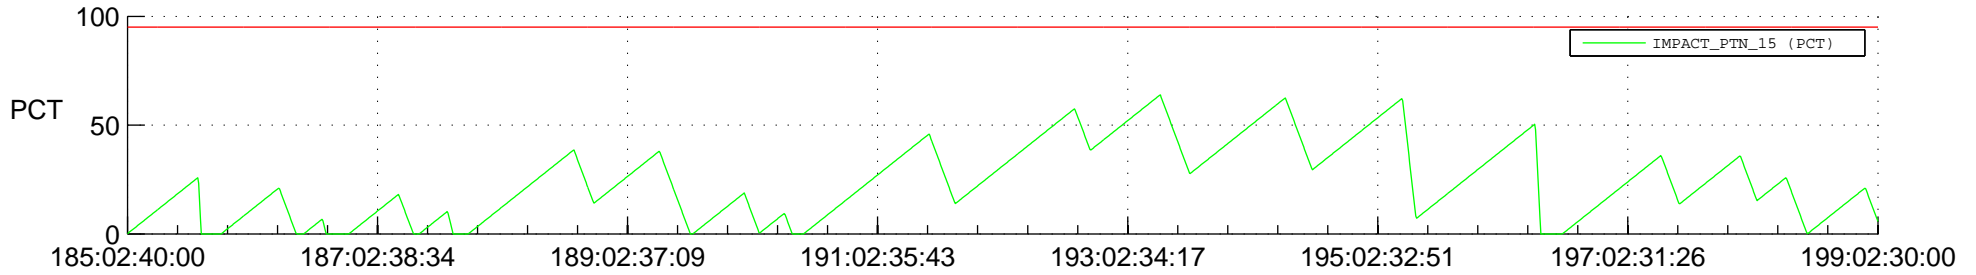

STEREO BEHIND SSR PCT Full Prediction

SWAVES_Percent_Full_Prediction

IMPACT_Percent_Full_Prediction

PLASTIC_Percent_Full_Prediction

Spacecraft_DownLink_Rate

Ground Time (2014:185:02:40:00.000 -2014:199:02:30:00.000)