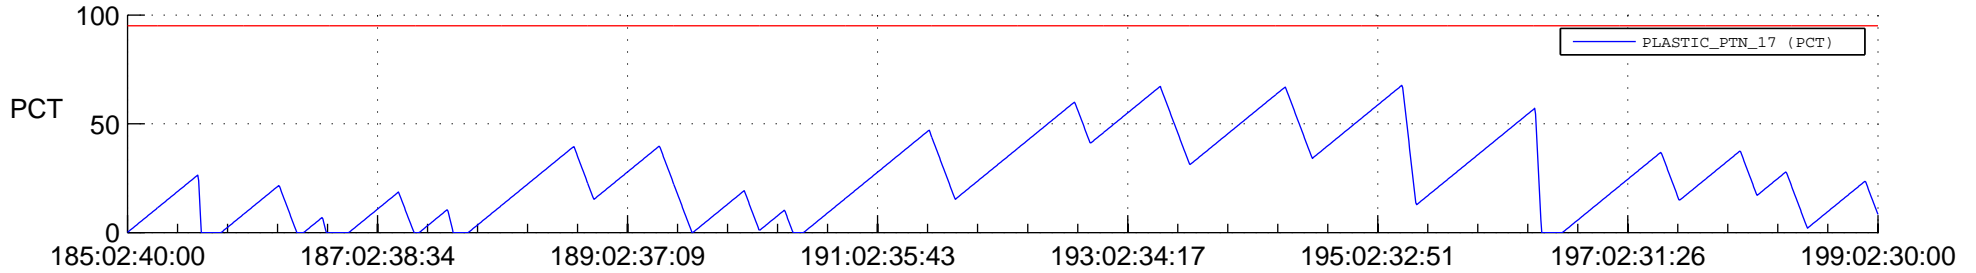

STEREO BEHIND SSR PCT Full Prediction

SWAVES_Percent_Full_Prediction

IMPACT_Percent_Full_Prediction

PLASTIC_Percent_Full_Prediction

Spacecraft_DownLink_Rate

Ground Time (2014:185:02:40:00.000 -2014:199:02:30:00.000)