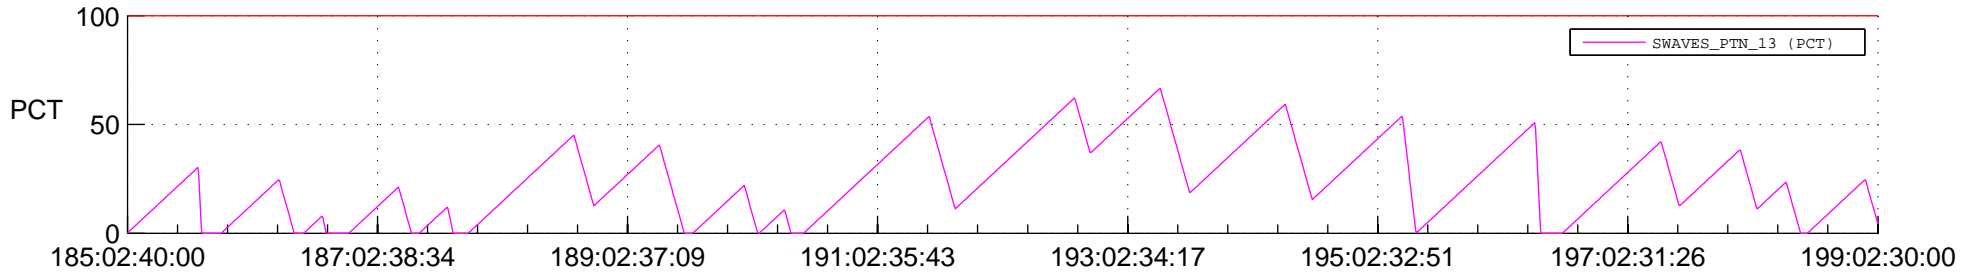

STEREO BEHIND SSR PCT Full Prediction

SWAVES_Percent_Full_Prediction

IMPACT_Percent_Full_Prediction

PLASTIC_Percent_Full_Prediction

Spacecraft_DownLink_Rate

Ground Time (2014:185:02:40:00.000 -2014:199:02:30:00.000)