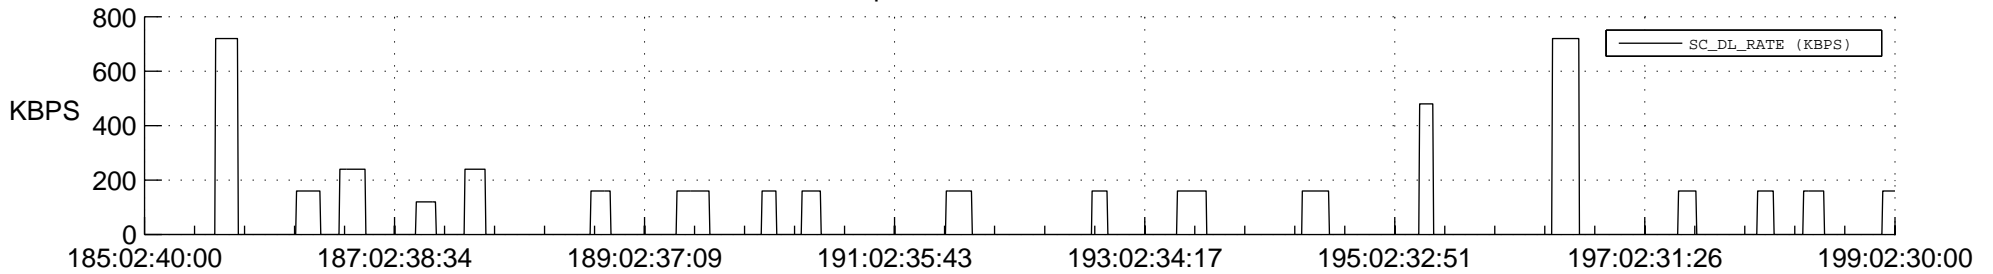

STEREO BEHIND SSR PCT Full Prediction

SWAVES_Percent_Full_Prediction

IMPACT_Percent_Full_Prediction

PLASTIC_Percent_Full_Prediction

Spacecraft_DownLink_Rate

Ground Time (2014:185:02:40:00.000 -2014:199:02:30:00.000)