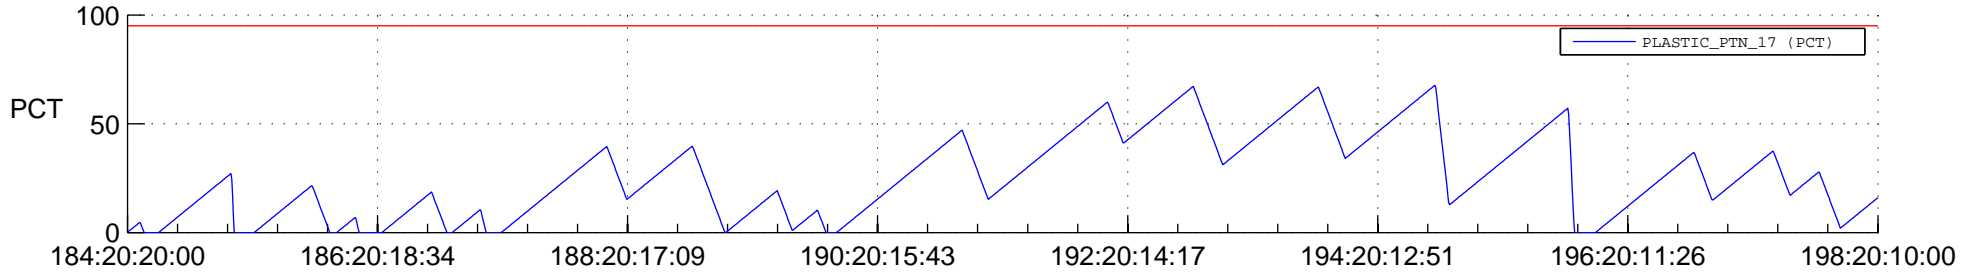

PLASTIC_Percent_Full_Prediction