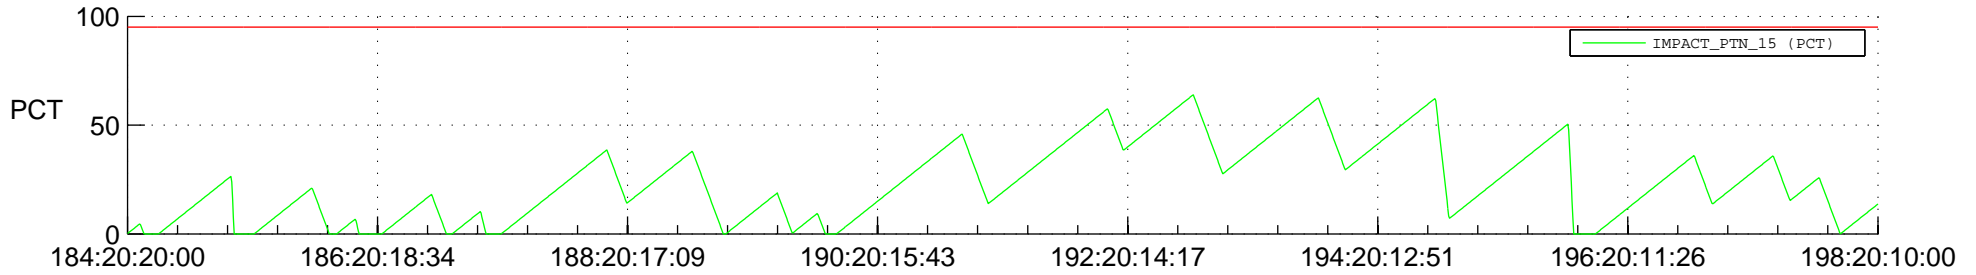

IMPACT_Percent_Full_Prediction