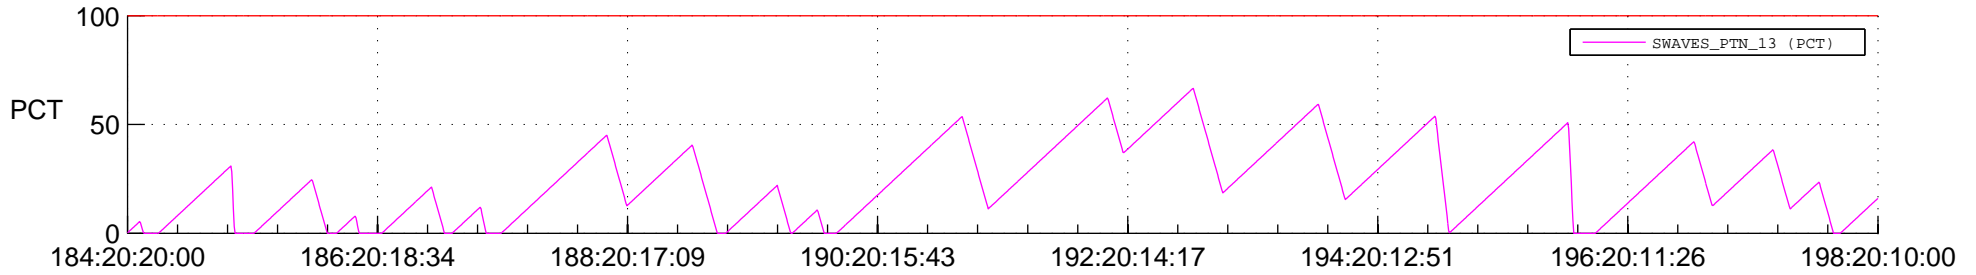

# STEREO BEHIND SSR PCT Full Prediction

## SWAVES\_Percent\_Full\_Prediction