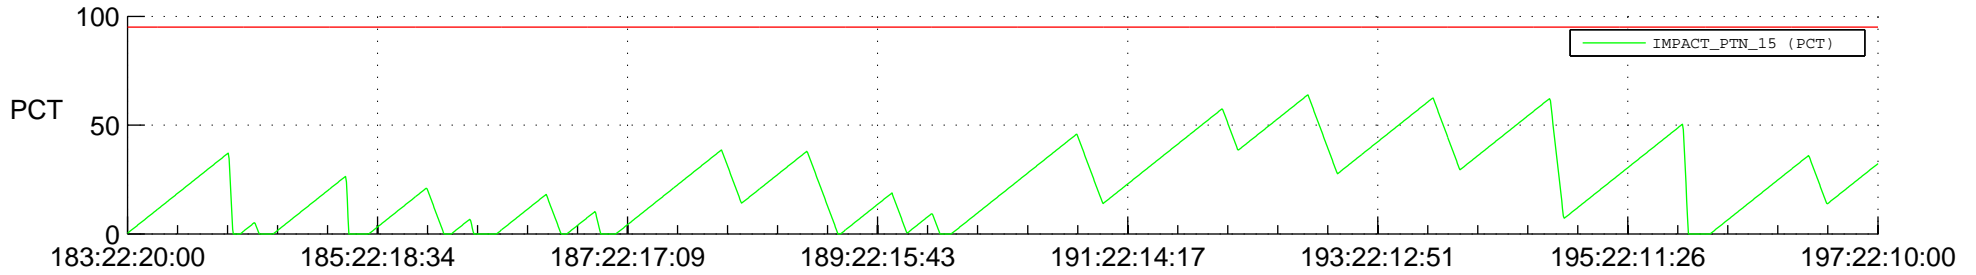

STEREO BEHIND SSR PCT Full Prediction

SWAVES_Percent_Full_Prediction

IMPACT_Percent_Full_Prediction

PLASTIC_Percent_Full_Prediction

Spacecraft_DownLink_Rate