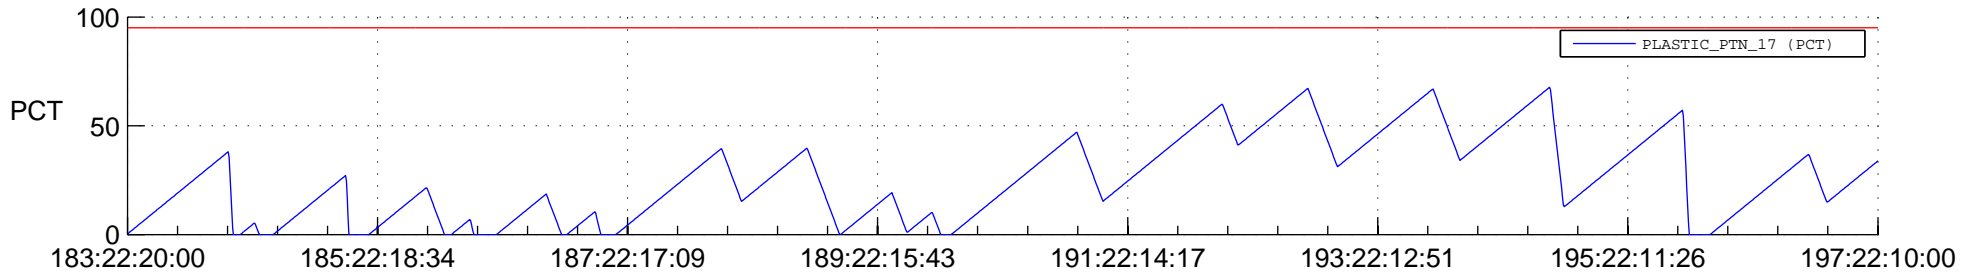

STEREO BEHIND SSR PCT Full Prediction

SWAVES_Percent_Full_Prediction

IMPACT_Percent_Full_Prediction

PLASTIC_Percent_Full_Prediction

Spacecraft_DownLink_Rate