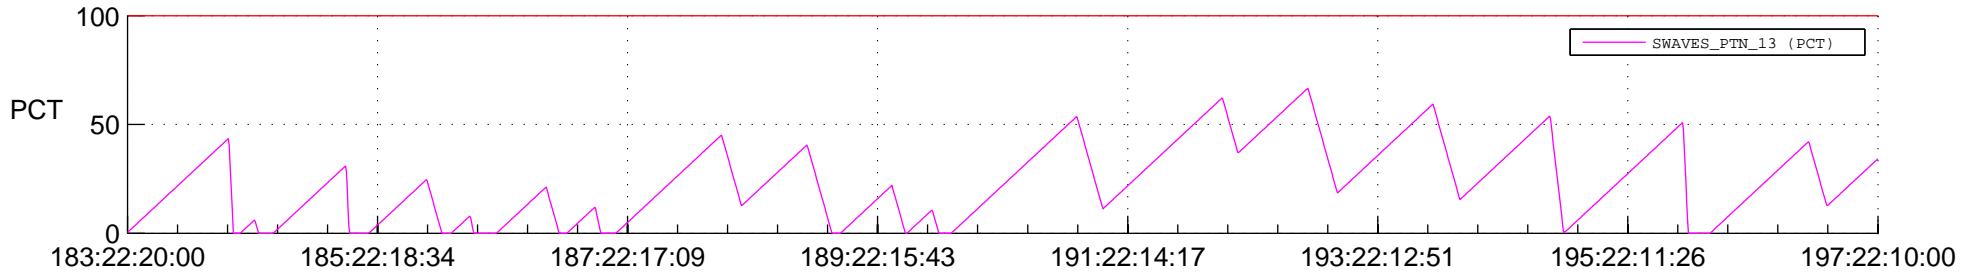

STEREO BEHIND SSR PCT Full Prediction

SWAVES_Percent_Full_Prediction

IMPACT_Percent_Full_Prediction

PLASTIC_Percent_Full_Prediction

Spacecraft_DownLink_Rate