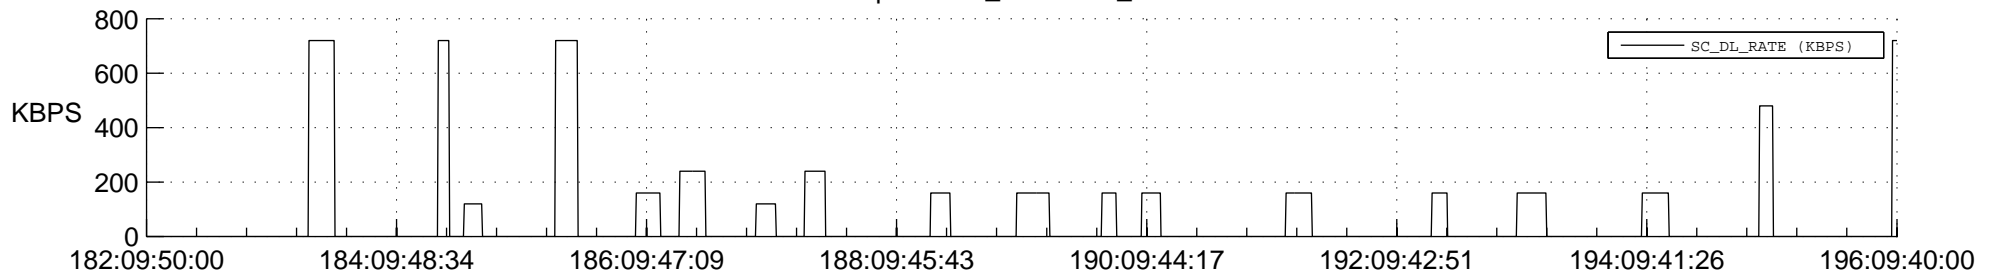

STEREO BEHIND SSR PCT Full Prediction

SWAVES_Percent_Full_Prediction

IMPACT_Percent_Full_Prediction

PLASTIC_Percent_Full_Prediction

Spacecraft_DownLink_Rate

Ground Time (2014:182:09:50:00.000 -2014:196:09:40:00.000)