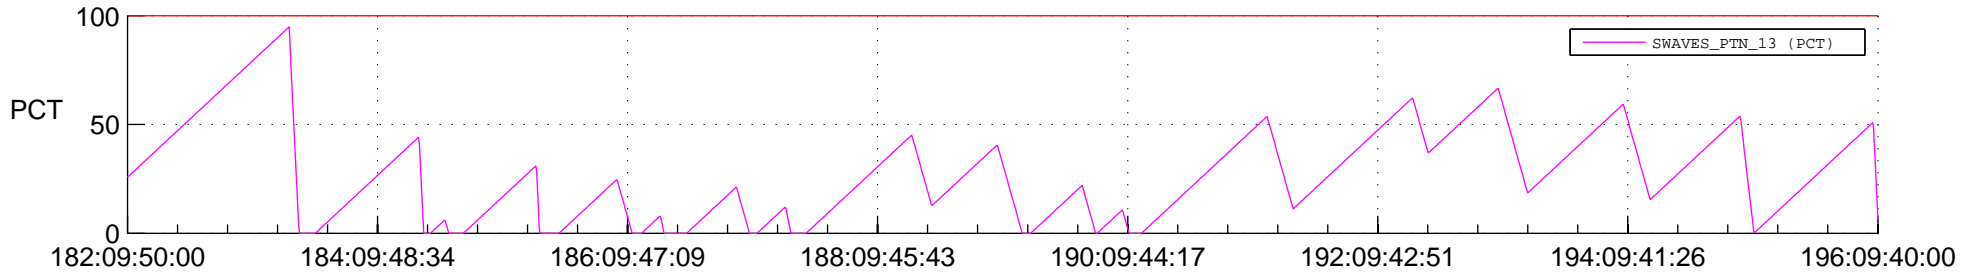

STEREO BEHIND SSR PCT Full Prediction

SWAVES_Percent_Full_Prediction

IMPACT_Percent_Full_Prediction

PLASTIC_Percent_Full_Prediction

Spacecraft_DownLink_Rate

Ground Time (2014:182:09:50:00.000 -2014:196:09:40:00.000)