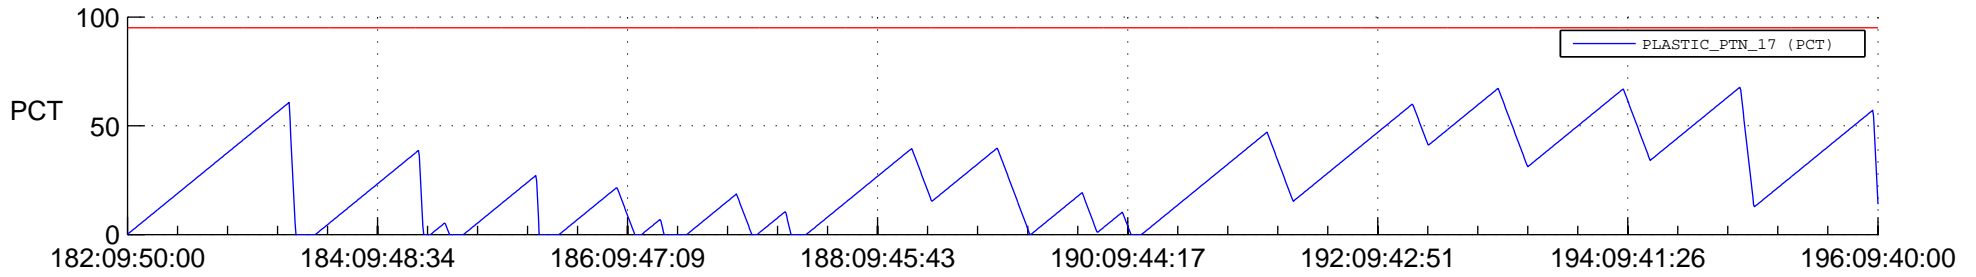

STEREO BEHIND SSR PCT Full Prediction

SWAVES_Percent_Full_Prediction

IMPACT_Percent_Full_Prediction

PLASTIC_Percent_Full_Prediction

Spacecraft_DownLink_Rate

Ground Time (2014:182:09:50:00.000 -2014:196:09:40:00.000)