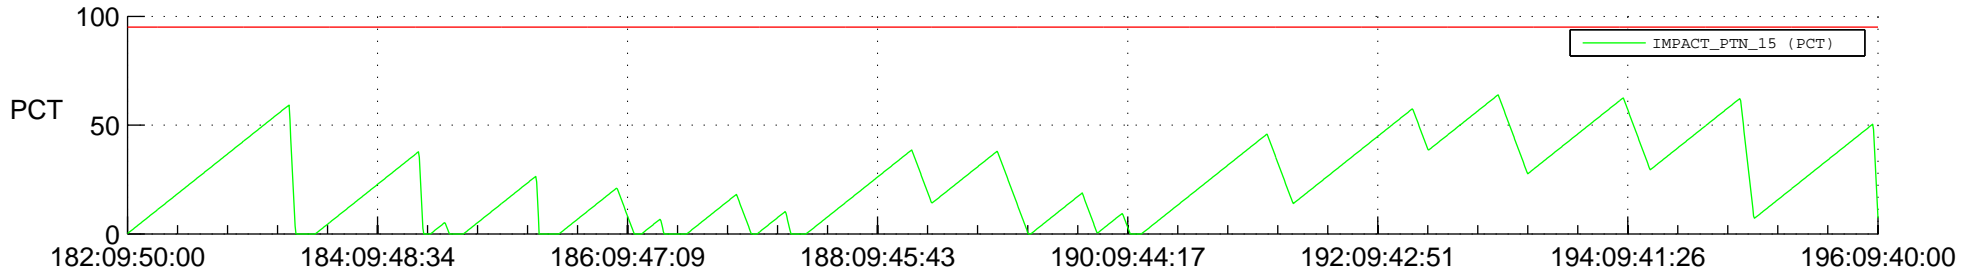

STEREO BEHIND SSR PCT Full Prediction

SWAVES_Percent_Full_Prediction

IMPACT_Percent_Full_Prediction

PLASTIC_Percent_Full_Prediction

Spacecraft_DownLink_Rate

Ground Time (2014:182:09:50:00.000 -2014:196:09:40:00.000)