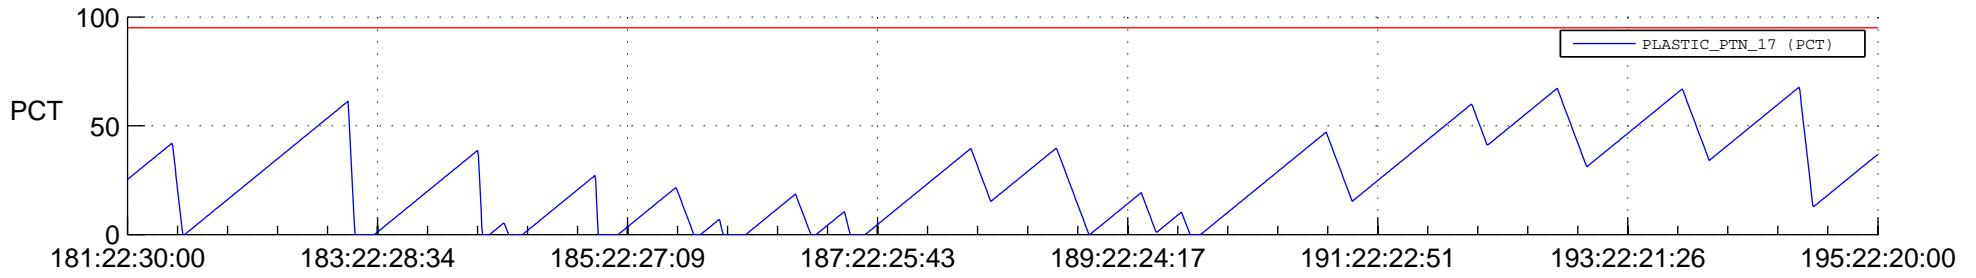

STEREO BEHIND SSR PCT Full Prediction

SWAVES_Percent_Full_Prediction

IMPACT_Percent_Full_Prediction

PLASTIC_Percent_Full_Prediction

Spacecraft_DownLink_Rate