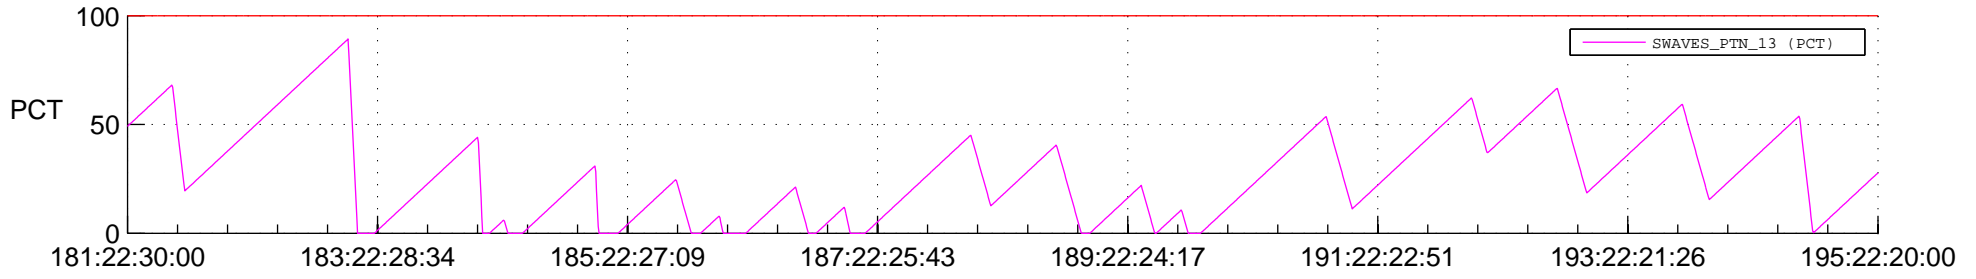

STEREO BEHIND SSR PCT Full Prediction

SWAVES_Percent_Full_Prediction

IMPACT_Percent_Full_Prediction

PLASTIC_Percent_Full_Prediction

Spacecraft_DownLink_Rate