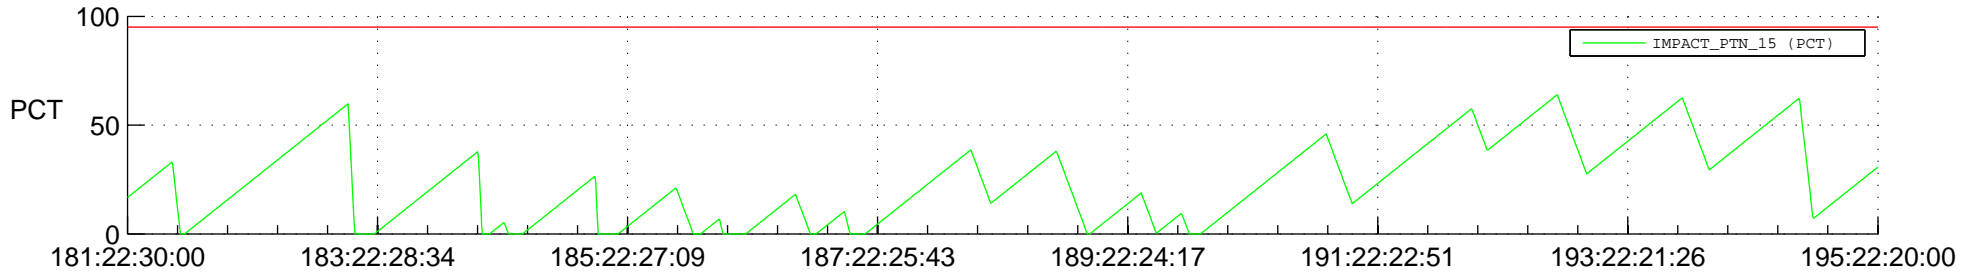

STEREO BEHIND SSR PCT Full Prediction

SWAVES_Percent_Full_Prediction

IMPACT_Percent_Full_Prediction

PLASTIC_Percent_Full_Prediction

Spacecraft_DownLink_Rate