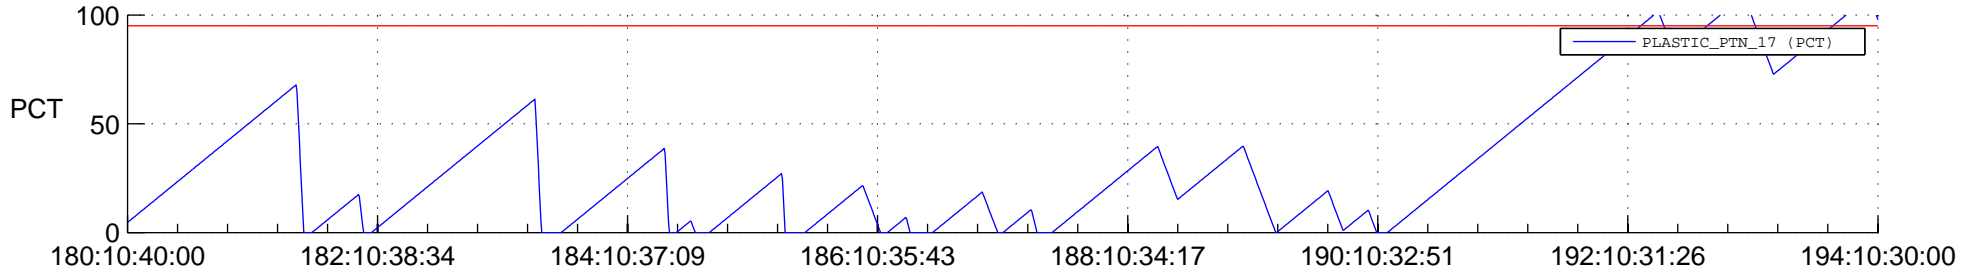

STEREO BEHIND SSR PCT Full Prediction

SWAVES_Percent_Full_Prediction

IMPACT_Percent_Full_Prediction

PLASTIC_Percent_Full_Prediction

Spacecraft_DownLink_Rate

Ground Time (2014:180:10:40:00.000 -2014:194:10:30:00.000)