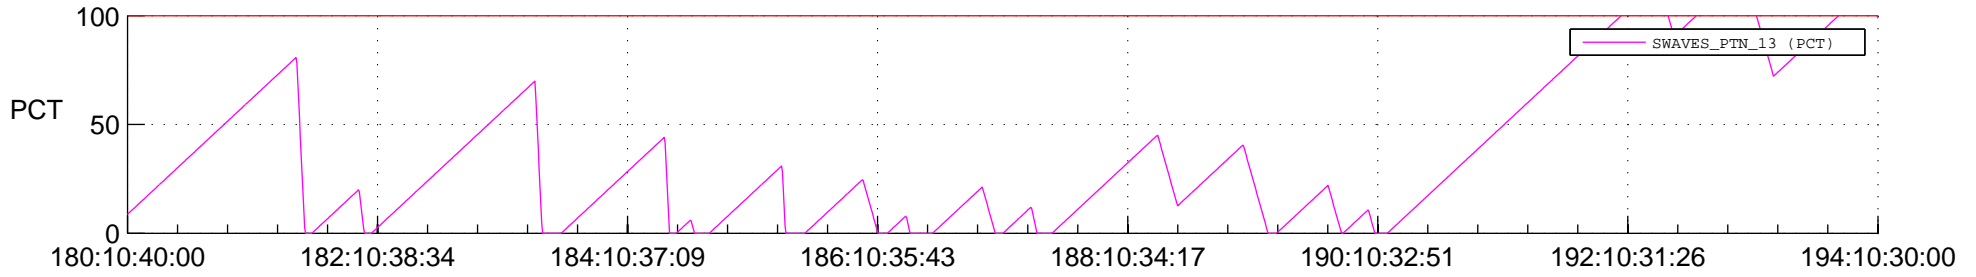

STEREO BEHIND SSR PCT Full Prediction

SWAVES_Percent_Full_Prediction

IMPACT_Percent_Full_Prediction

PLASTIC_Percent_Full_Prediction

Spacecraft_DownLink_Rate

Ground Time (2014:180:10:40:00.000 -2014:194:10:30:00.000)