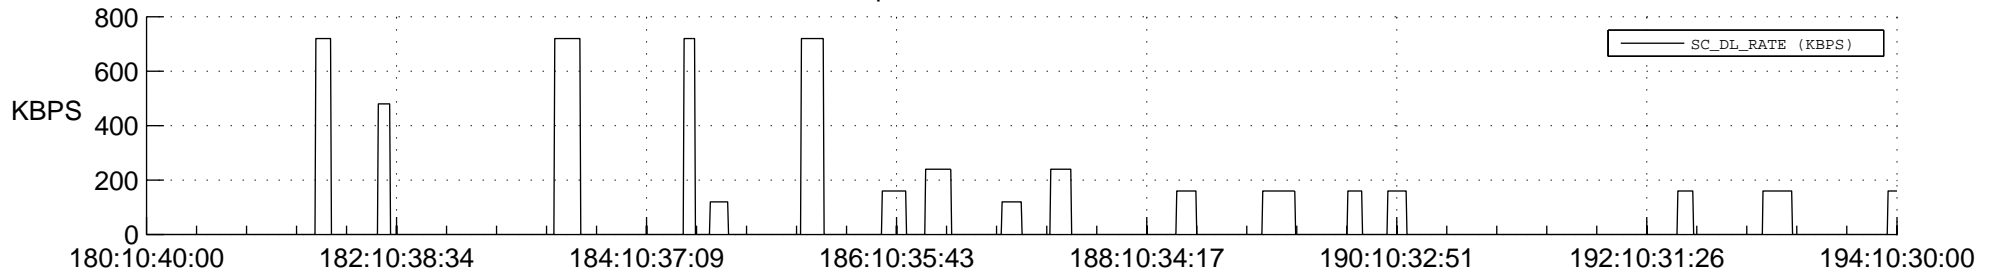

STEREO BEHIND SSR PCT Full Prediction

SWAVES_Percent_Full_Prediction

IMPACT_Percent_Full_Prediction

PLASTIC_Percent_Full_Prediction

Spacecraft_DownLink_Rate

Ground Time (2014:180:10:40:00.000 -2014:194:10:30:00.000)