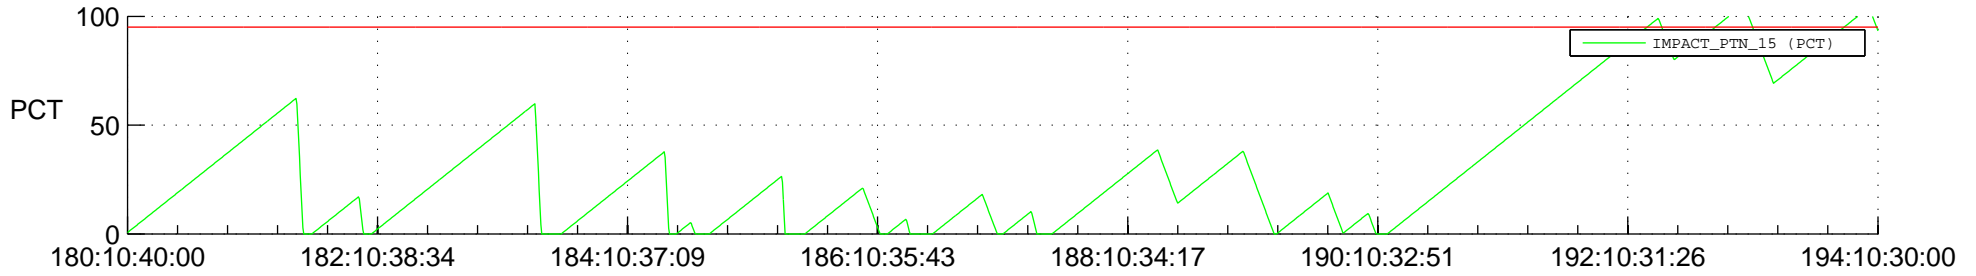

STEREO BEHIND SSR PCT Full Prediction

SWAVES_Percent_Full_Prediction

IMPACT_Percent_Full_Prediction

PLASTIC_Percent_Full_Prediction

Spacecraft_DownLink_Rate

Ground Time (2014:180:10:40:00.000 -2014:194:10:30:00.000)