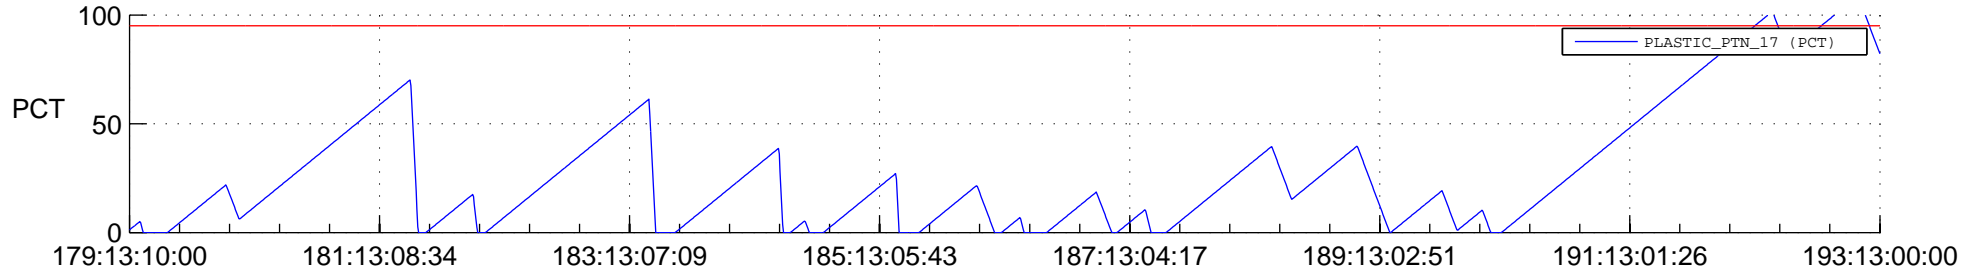

STEREO BEHIND SSR PCT Full Prediction

SWAVES_Percent_Full_Prediction

IMPACT_Percent_Full_Prediction

PLASTIC_Percent_Full_Prediction

Spacecraft_DownLink_Rate

Ground Time (2014:179:13:10:00.000 -2014:193:13:00:00.000)