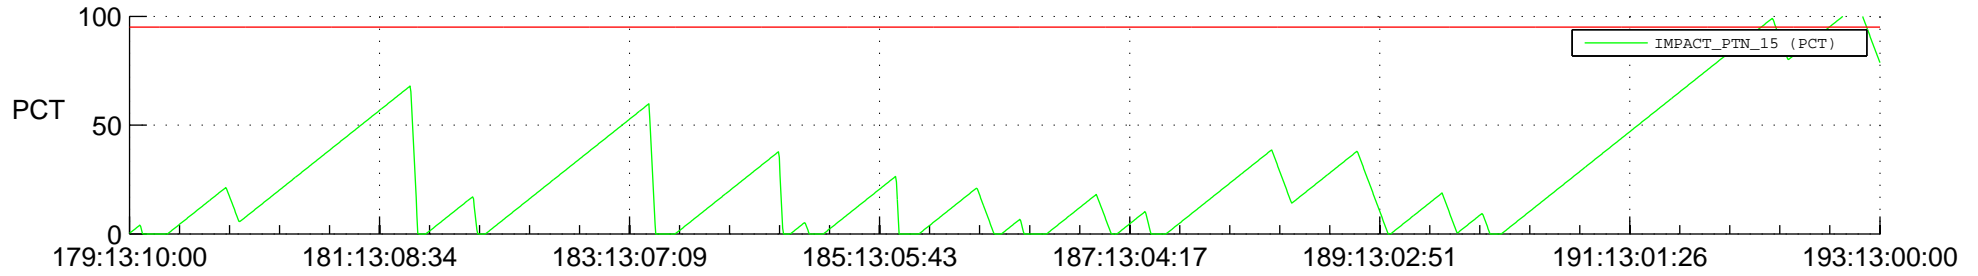

STEREO BEHIND SSR PCT Full Prediction

SWAVES_Percent_Full_Prediction

IMPACT_Percent_Full_Prediction

PLASTIC_Percent_Full_Prediction

Spacecraft_DownLink_Rate

Ground Time (2014:179:13:10:00.000 -2014:193:13:00:00.000)