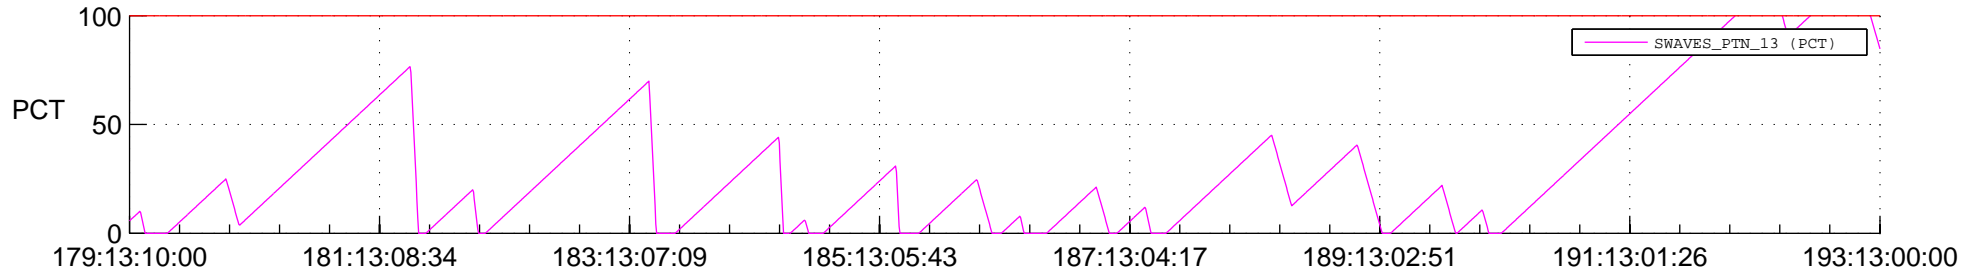

STEREO BEHIND SSR PCT Full Prediction

SWAVES_Percent_Full_Prediction

IMPACT_Percent_Full_Prediction

PLASTIC_Percent_Full_Prediction

Spacecraft_DownLink_Rate

Ground Time (2014:179:13:10:00.000 -2014:193:13:00:00.000)