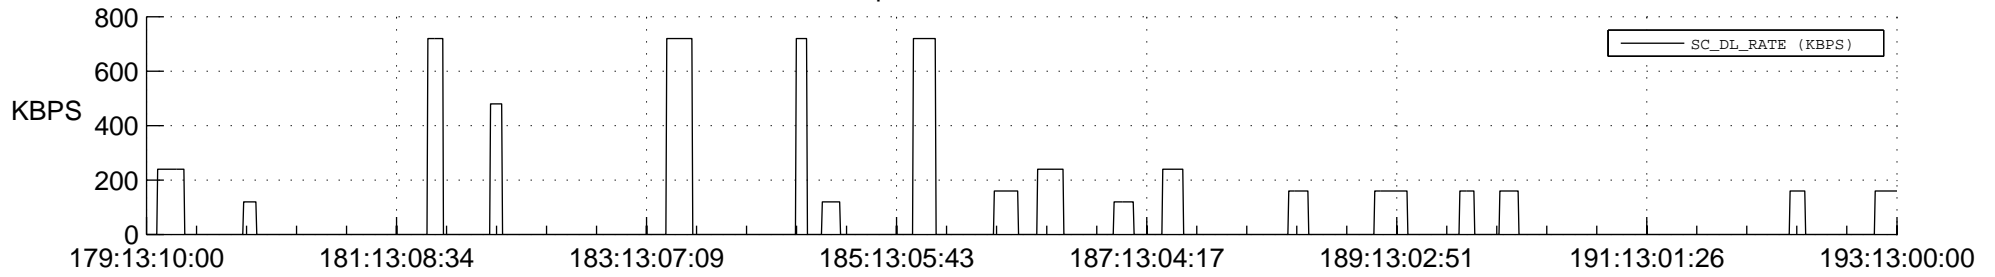

STEREO BEHIND SSR PCT Full Prediction

SWAVES_Percent_Full_Prediction

IMPACT_Percent_Full_Prediction

PLASTIC_Percent_Full_Prediction

Spacecraft_DownLink_Rate

Ground Time (2014:179:13:10:00.000 -2014:193:13:00:00.000)