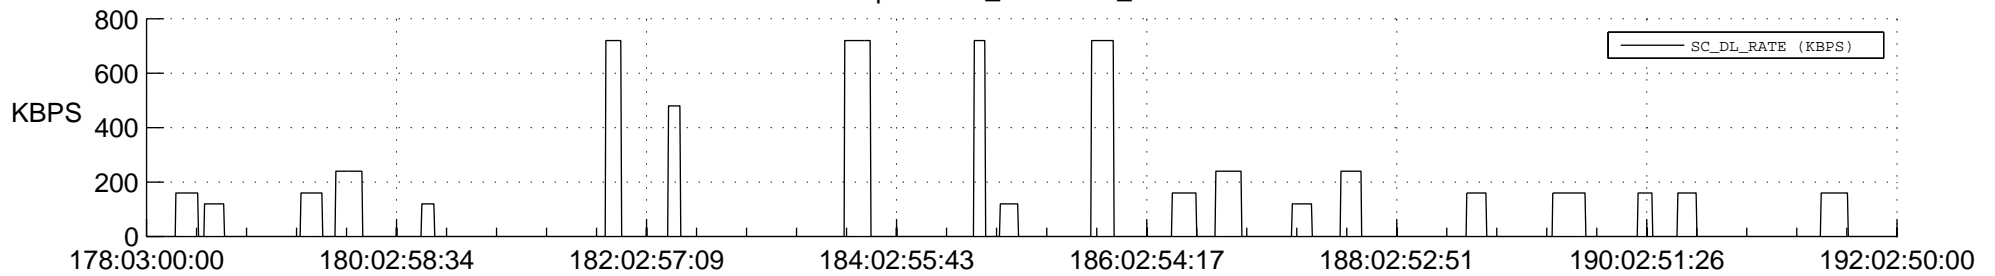

STEREO BEHIND SSR PCT Full Prediction

SWAVES_Percent_Full_Prediction

IMPACT_Percent_Full_Prediction

PLASTIC_Percent_Full_Prediction

Spacecraft_DownLink_Rate

Ground Time (2014:178:03:00:00.000 -2014:192:02:50:00.000)