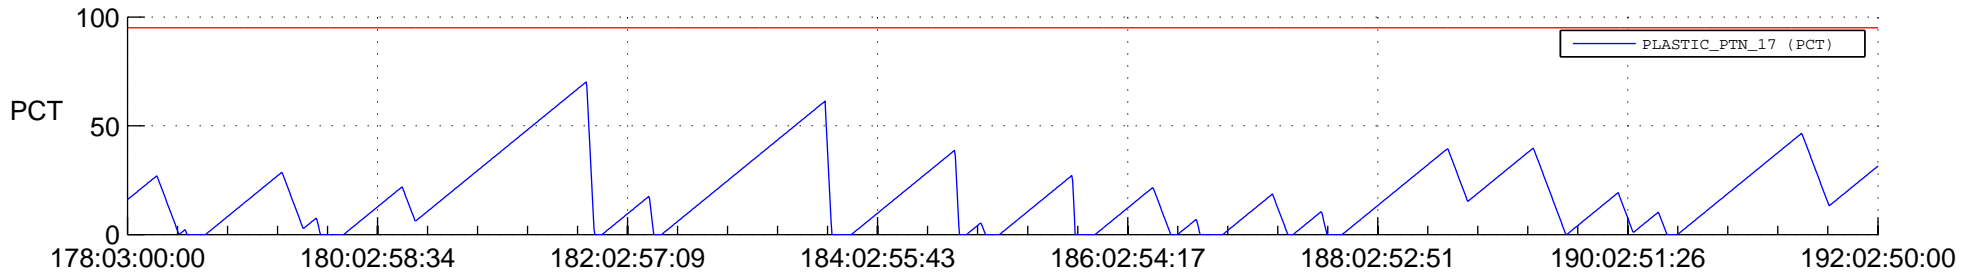

STEREO BEHIND SSR PCT Full Prediction

SWAVES_Percent_Full_Prediction

IMPACT_Percent_Full_Prediction

PLASTIC_Percent_Full_Prediction

Spacecraft_DownLink_Rate

Ground Time (2014:178:03:00:00.000 -2014:192:02:50:00.000)