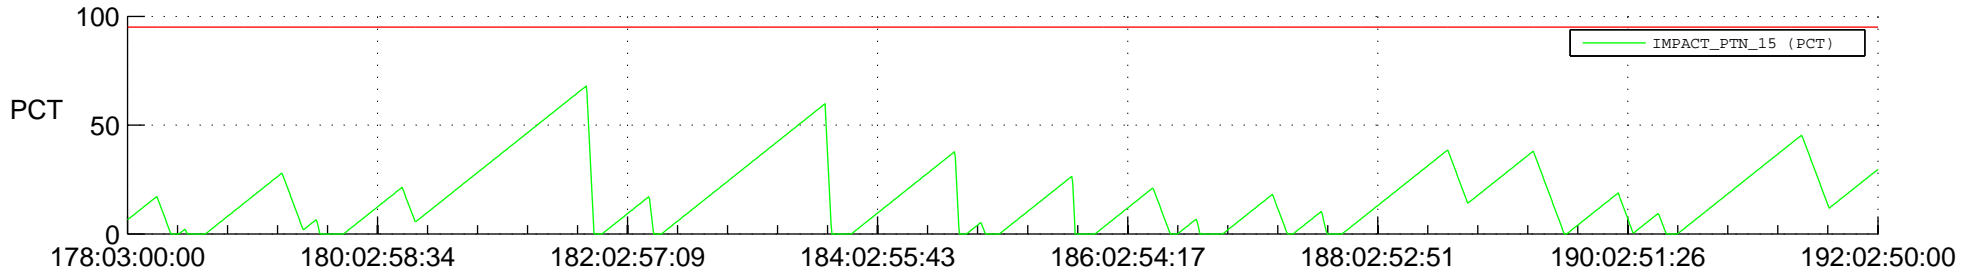

STEREO BEHIND SSR PCT Full Prediction

SWAVES_Percent_Full_Prediction

IMPACT_Percent_Full_Prediction

PLASTIC_Percent_Full_Prediction

Spacecraft_DownLink_Rate

Ground Time (2014:178:03:00:00.000 -2014:192:02:50:00.000)