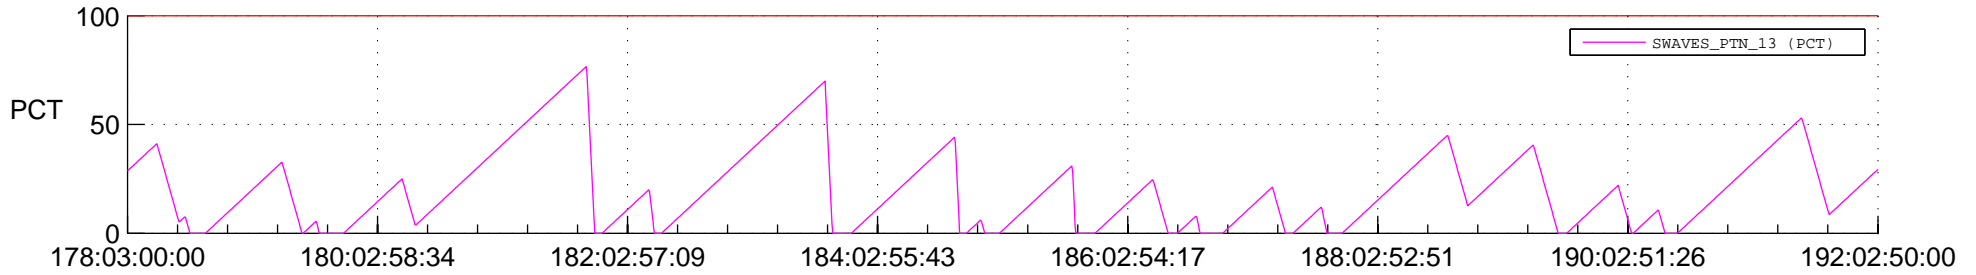

STEREO BEHIND SSR PCT Full Prediction

SWAVES_Percent_Full_Prediction

IMPACT_Percent_Full_Prediction

PLASTIC_Percent_Full_Prediction

Spacecraft_DownLink_Rate

Ground Time (2014:178:03:00:00.000 -2014:192:02:50:00.000)