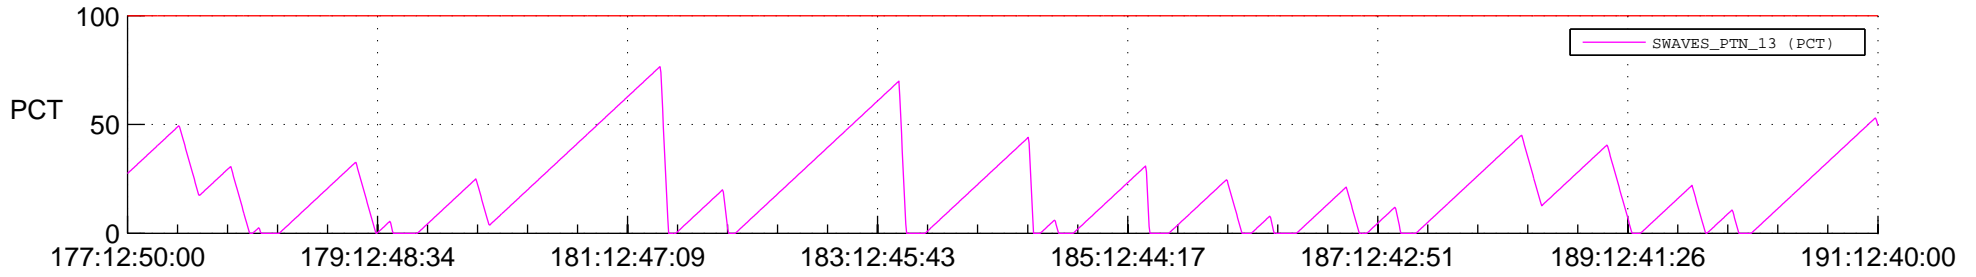

STEREO BEHIND SSR PCT Full Prediction

SWAVES_Percent_Full_Prediction

IMPACT_Percent_Full_Prediction

PLASTIC_Percent_Full_Prediction

Spacecraft_DownLink_Rate