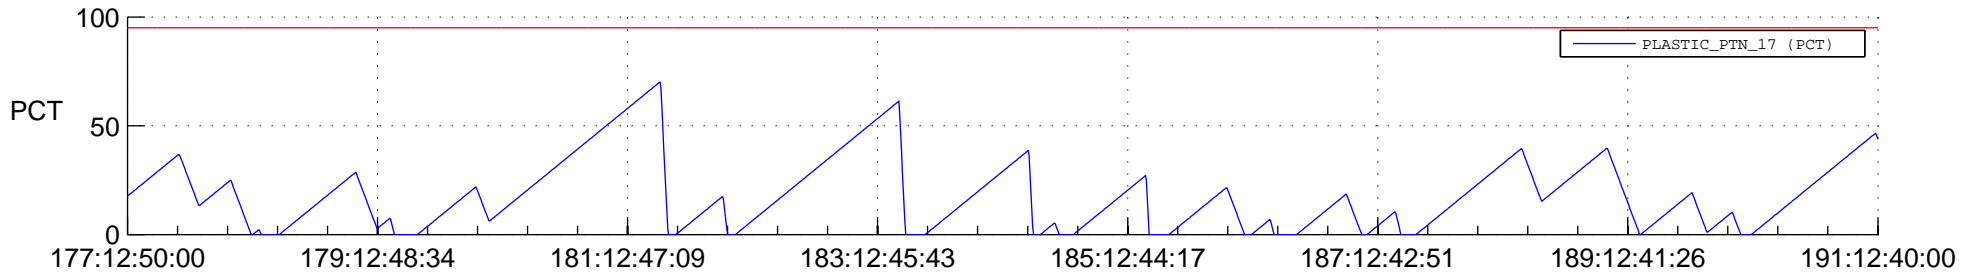

STEREO BEHIND SSR PCT Full Prediction

SWAVES_Percent_Full_Prediction

IMPACT_Percent_Full_Prediction

PLASTIC_Percent_Full_Prediction

Spacecraft_DownLink_Rate