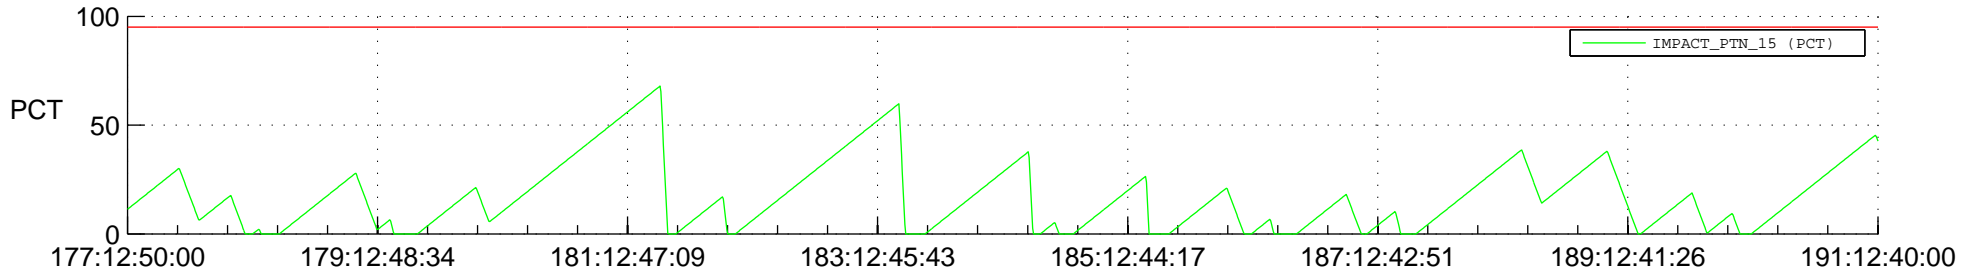

STEREO BEHIND SSR PCT Full Prediction

SWAVES_Percent_Full_Prediction

IMPACT_Percent_Full_Prediction

PLASTIC_Percent_Full_Prediction

Spacecraft_DownLink_Rate