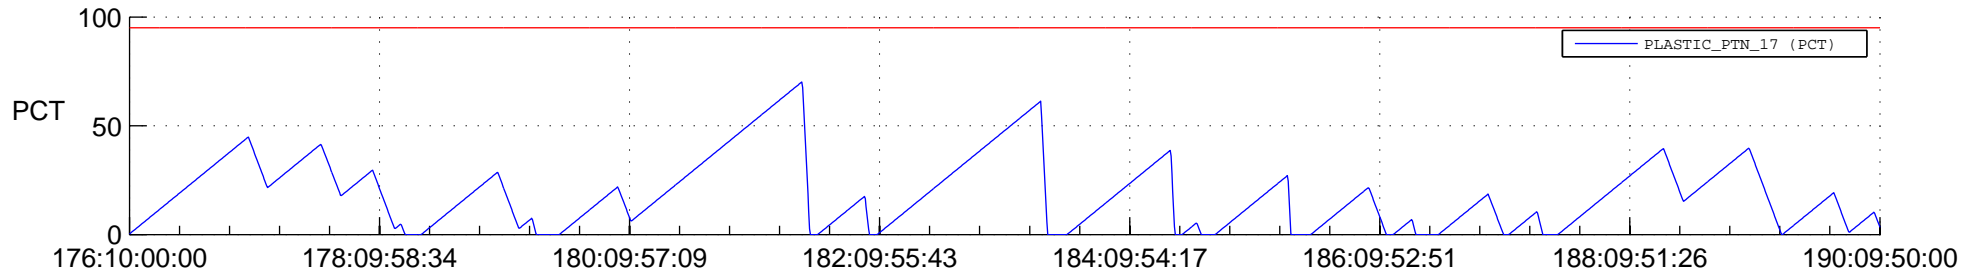

STEREO BEHIND SSR PCT Full Prediction

SWAVES_Percent_Full_Prediction

IMPACT_Percent_Full_Prediction

PLASTIC_Percent_Full_Prediction

Spacecraft_DownLink_Rate

Ground Time (2014:176:10:00:00.000 -2014:190:09:50:00.000)