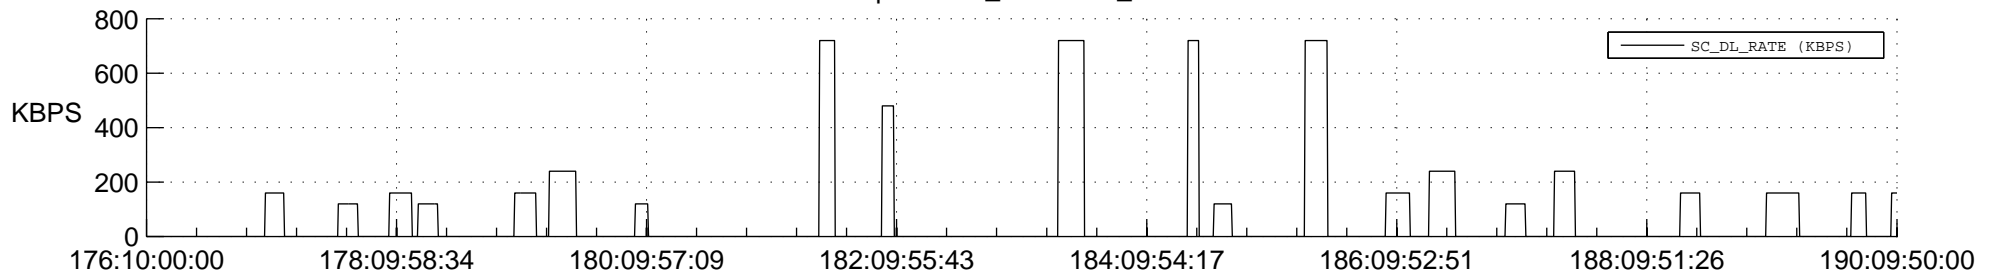

STEREO BEHIND SSR PCT Full Prediction

SWAVES_Percent_Full_Prediction

IMPACT_Percent_Full_Prediction

PLASTIC_Percent_Full_Prediction

Spacecraft_DownLink_Rate

Ground Time (2014:176:10:00:00.000 -2014:190:09:50:00.000)