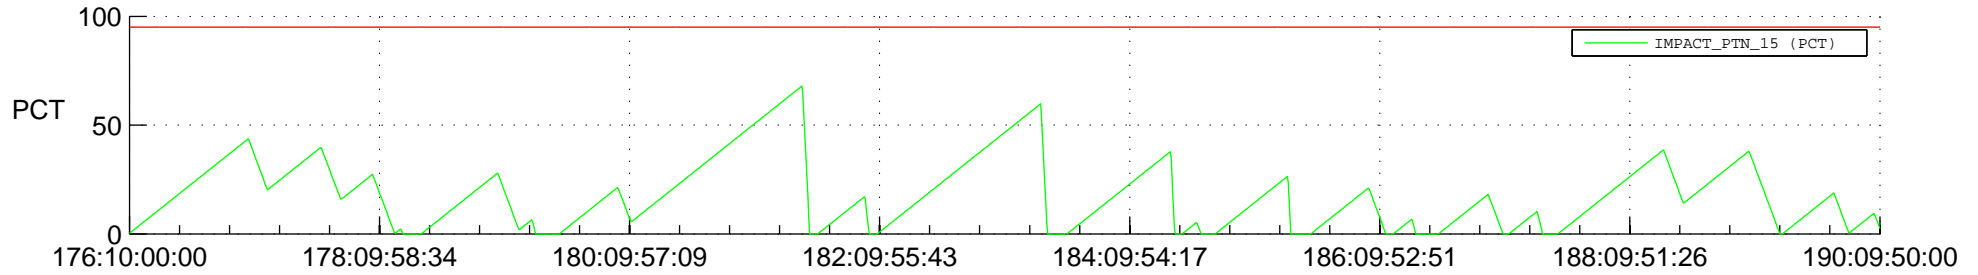

STEREO BEHIND SSR PCT Full Prediction

SWAVES_Percent_Full_Prediction

IMPACT_Percent_Full_Prediction

PLASTIC_Percent_Full_Prediction

Spacecraft_DownLink_Rate

Ground Time (2014:176:10:00:00.000 -2014:190:09:50:00.000)