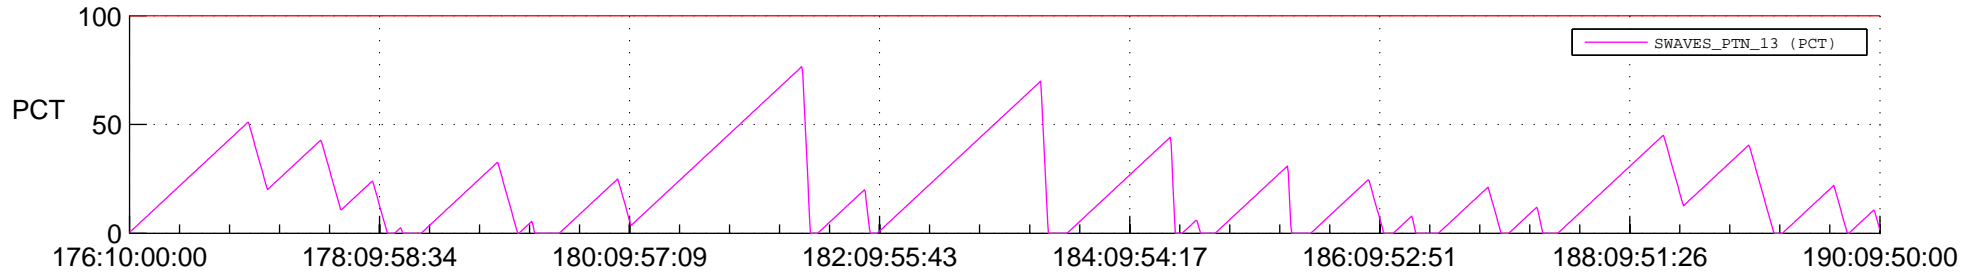

STEREO BEHIND SSR PCT Full Prediction

SWAVES_Percent_Full_Prediction

IMPACT_Percent_Full_Prediction

PLASTIC_Percent_Full_Prediction

Spacecraft_DownLink_Rate

Ground Time (2014:176:10:00:00.000 -2014:190:09:50:00.000)