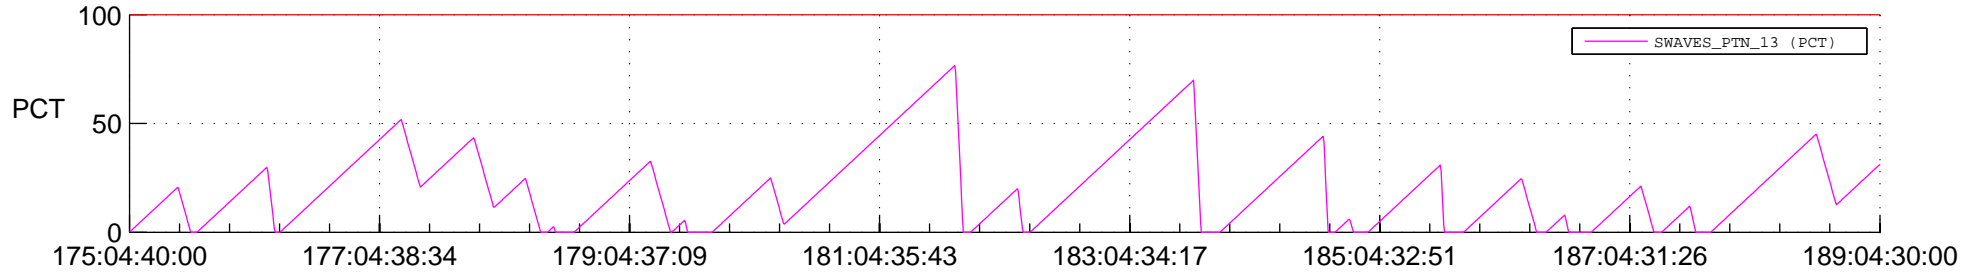

# STEREO BEHIND SSR PCT Full Prediction

## SWAVES\_Percent\_Full\_Prediction

## Spacecraft\_DownLink\_Rate

Ground Time (2014:175:04:40:00.000 -2014:189:04:30:00.000)