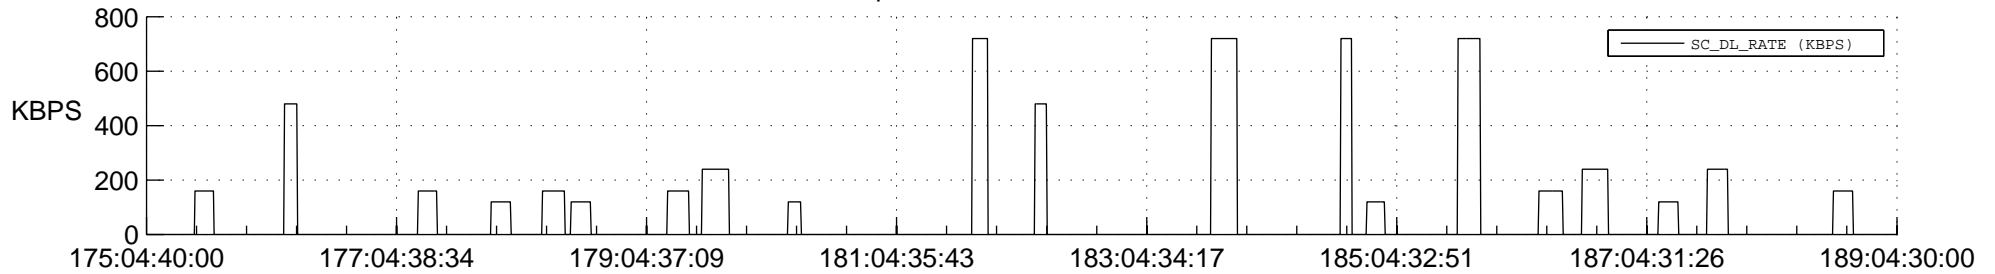

## Spacecraft\_DownLink\_Rate

Ground Time (2014:175:04:40:00.000 -2014:189:04:30:00.000)