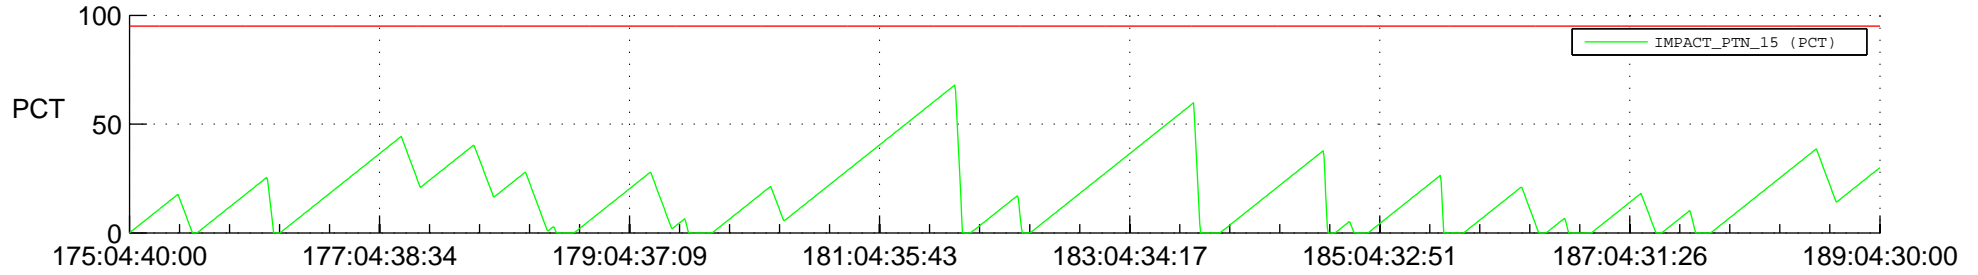

IMPACT_Percent_Full_Prediction