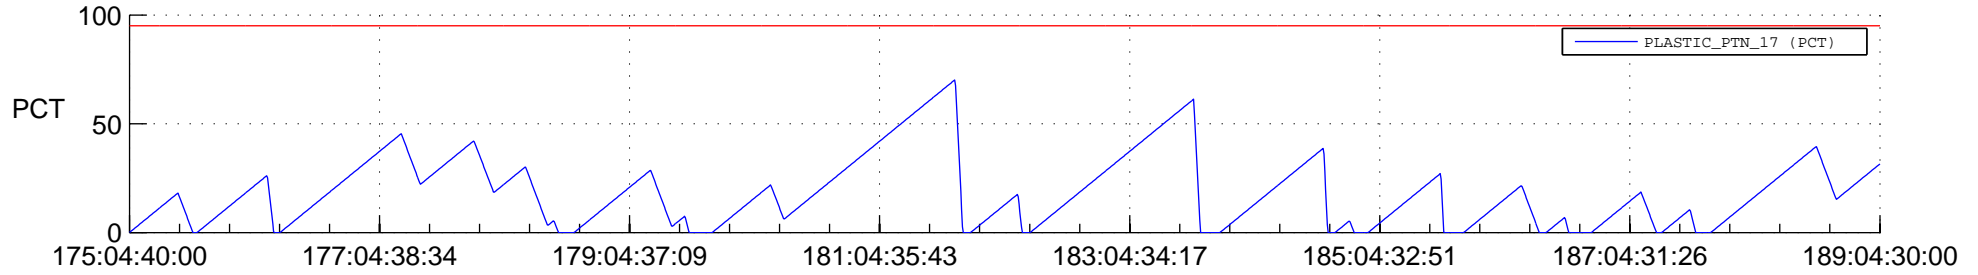

# STEREO BEHIND SSR PCT Full Prediction

## SWAVES\_Percent\_Full\_Prediction

## Spacecraft\_DownLink\_Rate

Ground Time (2014:175:04:40:00.000 -2014:189:04:30:00.000)