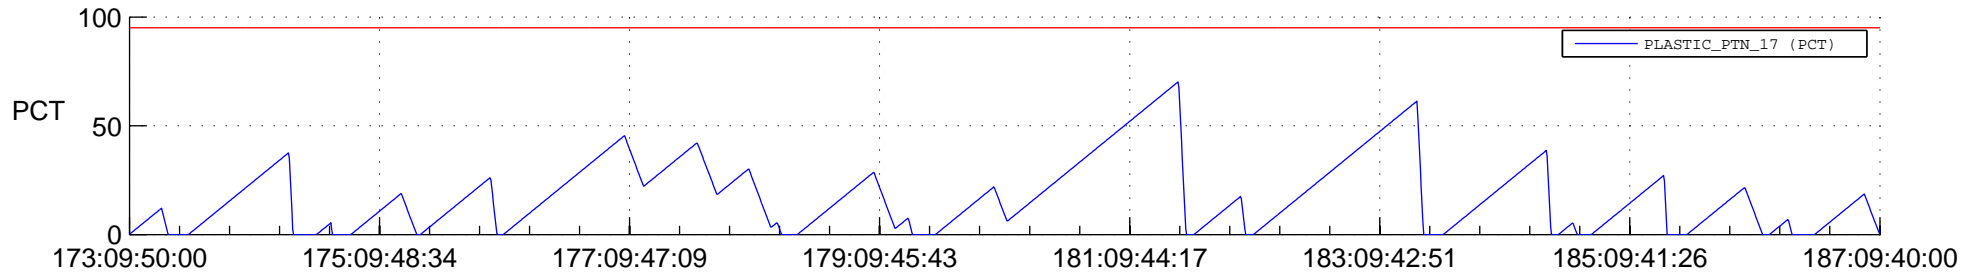

STEREO BEHIND SSR PCT Full Prediction

SWAVES_Percent_Full_Prediction

IMPACT_Percent_Full_Prediction

PLASTIC_Percent_Full_Prediction

Spacecraft_DownLink_Rate