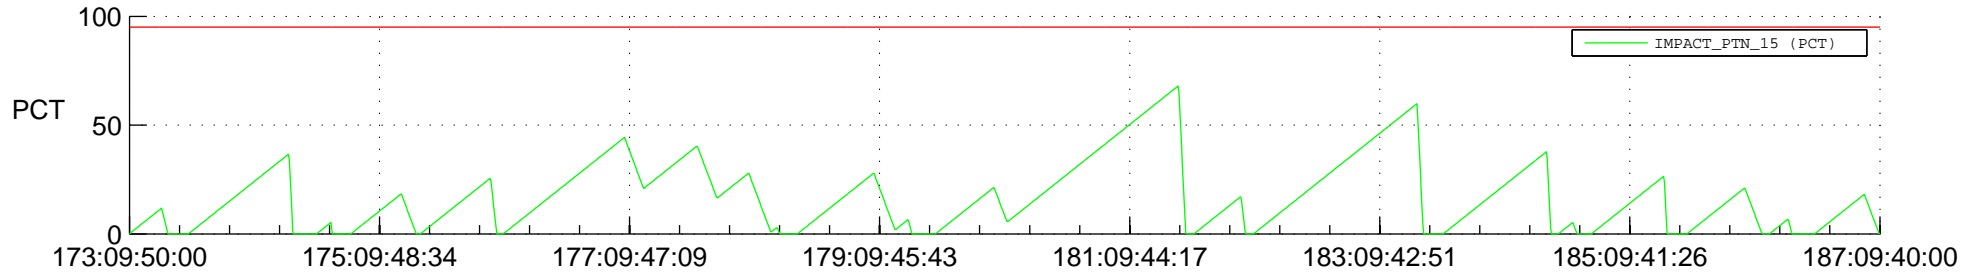

STEREO BEHIND SSR PCT Full Prediction

SWAVES_Percent_Full_Prediction

IMPACT_Percent_Full_Prediction

PLASTIC_Percent_Full_Prediction

Spacecraft_DownLink_Rate