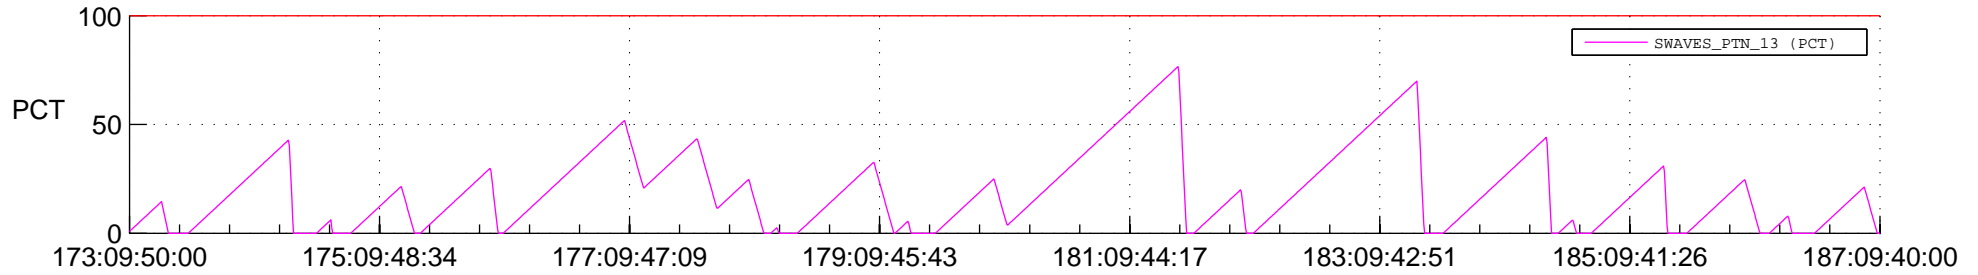

STEREO BEHIND SSR PCT Full Prediction

SWAVES_Percent_Full_Prediction

IMPACT_Percent_Full_Prediction

PLASTIC_Percent_Full_Prediction

Spacecraft_DownLink_Rate