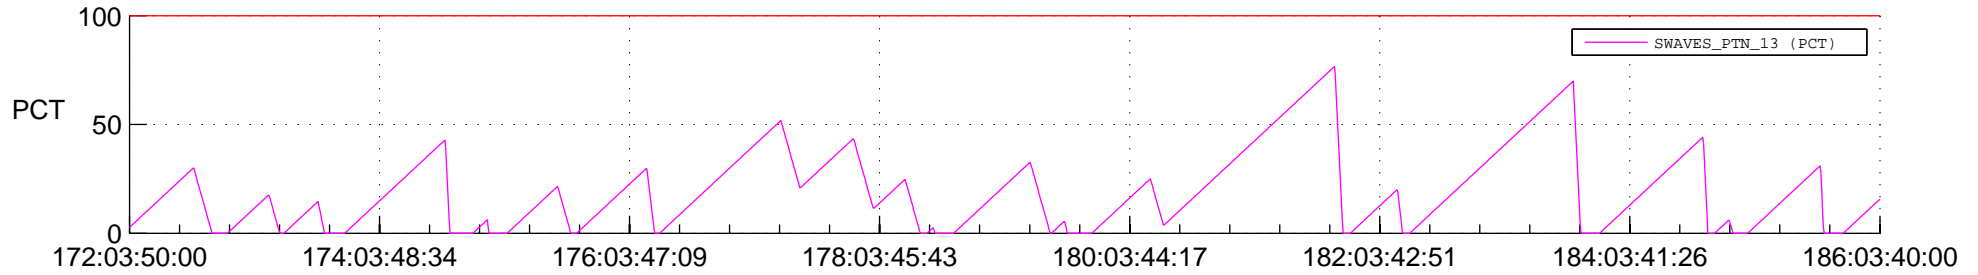

# STEREO BEHIND SSR PCT Full Prediction

## SWAVES\_Percent\_Full\_Prediction