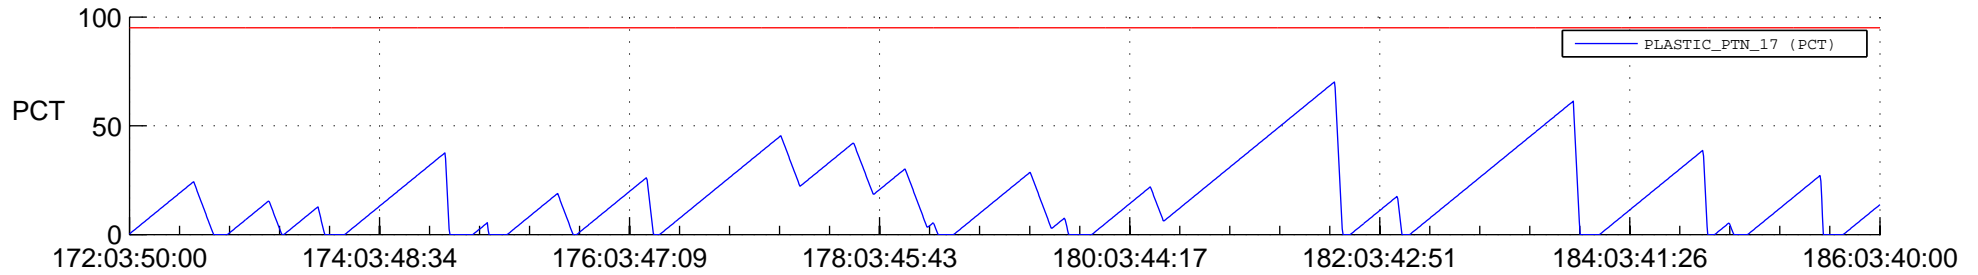

PLASTIC_Percent_Full_Prediction