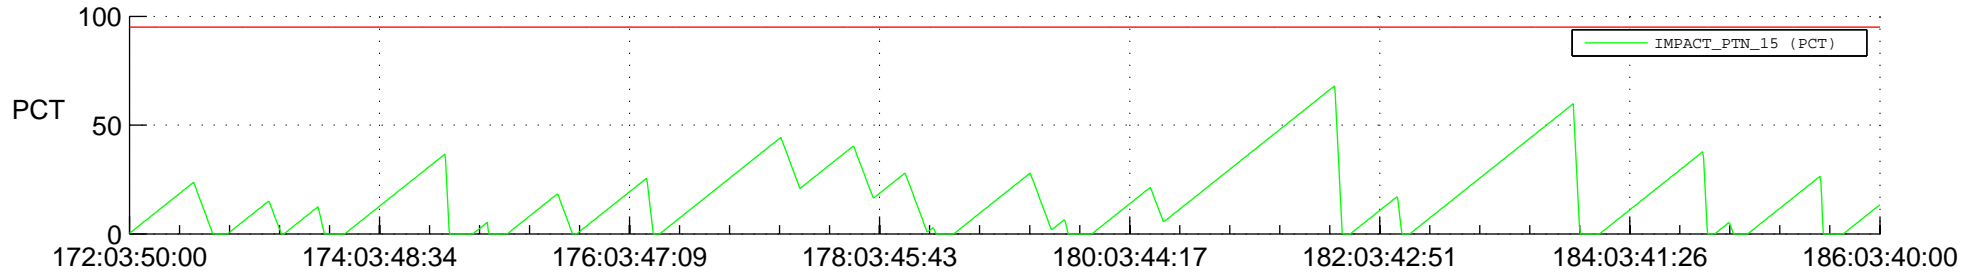

IMPACT_Percent_Full_Prediction