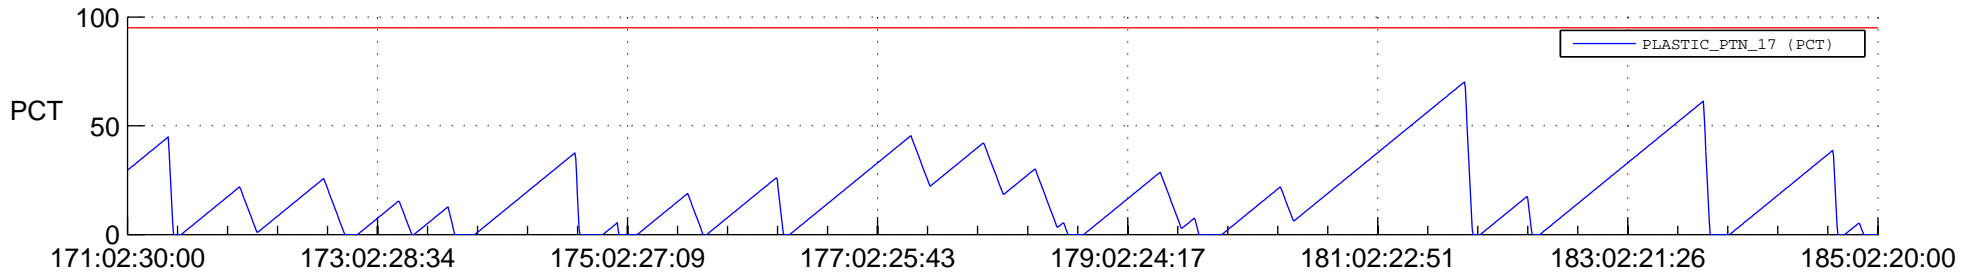

STEREO BEHIND SSR PCT Full Prediction

SWAVES_Percent_Full_Prediction

IMPACT_Percent_Full_Prediction

PLASTIC_Percent_Full_Prediction

Spacecraft_DownLink_Rate