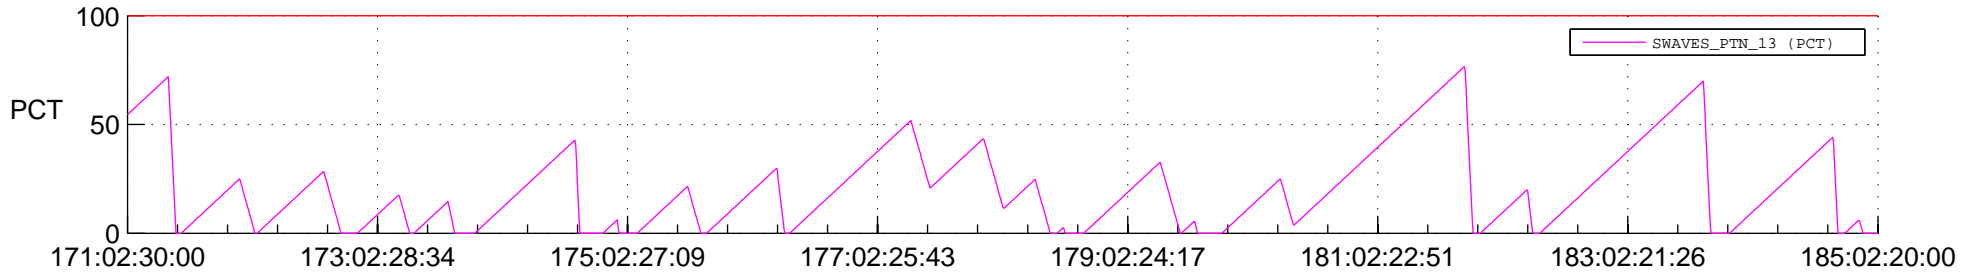

STEREO BEHIND SSR PCT Full Prediction

SWAVES_Percent_Full_Prediction

IMPACT_Percent_Full_Prediction

PLASTIC_Percent_Full_Prediction

Spacecraft_DownLink_Rate