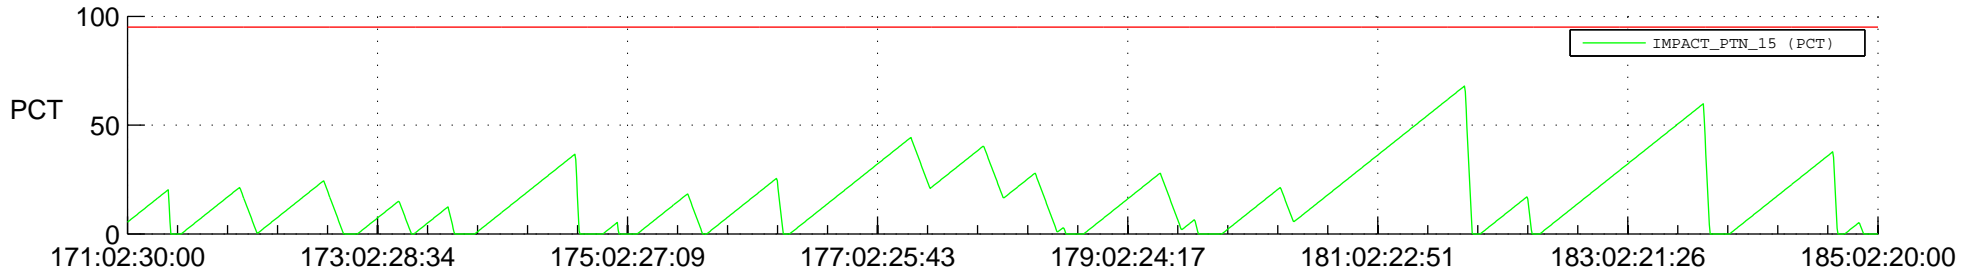

STEREO BEHIND SSR PCT Full Prediction

SWAVES_Percent_Full_Prediction

IMPACT_Percent_Full_Prediction

PLASTIC_Percent_Full_Prediction

Spacecraft_DownLink_Rate