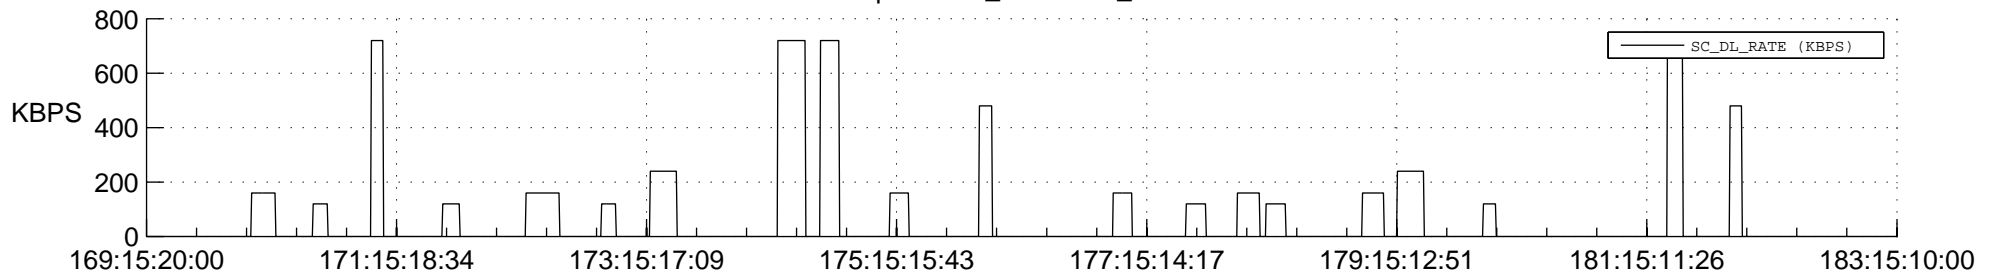

STEREO BEHIND SSR PCT Full Prediction

SWAVES_Percent_Full_Prediction

IMPACT_Percent_Full_Prediction

PLASTIC_Percent_Full_Prediction

Spacecraft_DownLink_Rate

Ground Time (2014:169:15:20:00.000 -2014:183:15:10:00.000)