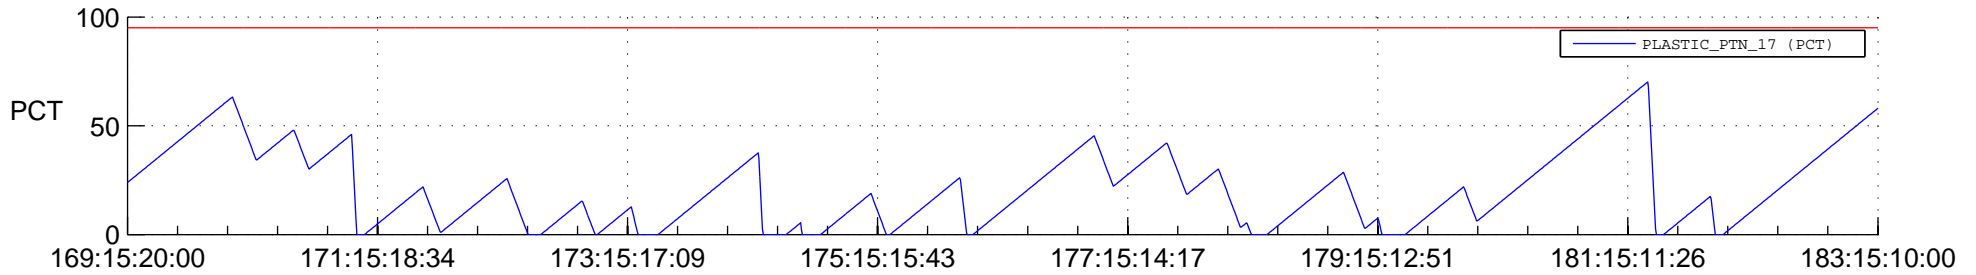

STEREO BEHIND SSR PCT Full Prediction

SWAVES_Percent_Full_Prediction

IMPACT_Percent_Full_Prediction

PLASTIC_Percent_Full_Prediction

Spacecraft_DownLink_Rate

Ground Time (2014:169:15:20:00.000 -2014:183:15:10:00.000)