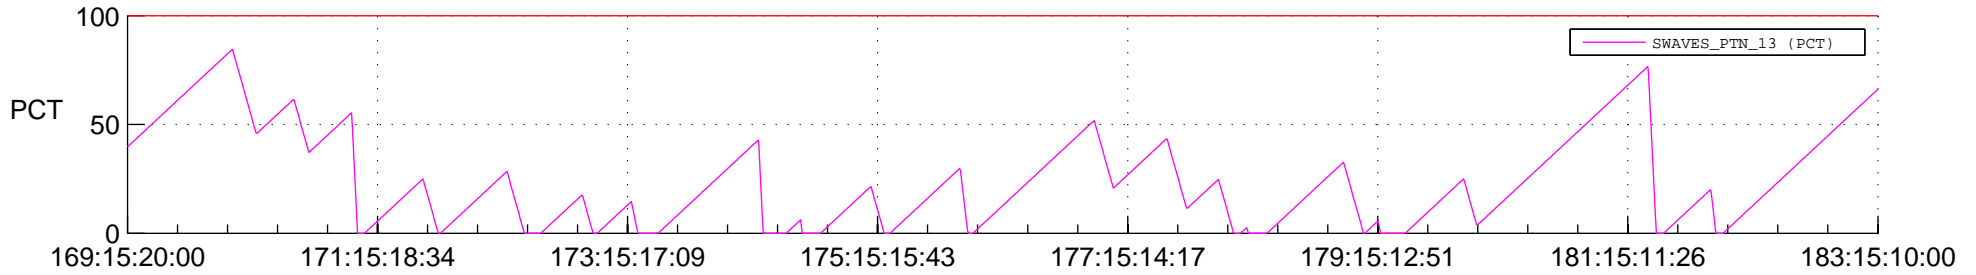

STEREO BEHIND SSR PCT Full Prediction

SWAVES_Percent_Full_Prediction

IMPACT_Percent_Full_Prediction

PLASTIC_Percent_Full_Prediction

Spacecraft_DownLink_Rate

Ground Time (2014:169:15:20:00.000 -2014:183:15:10:00.000)