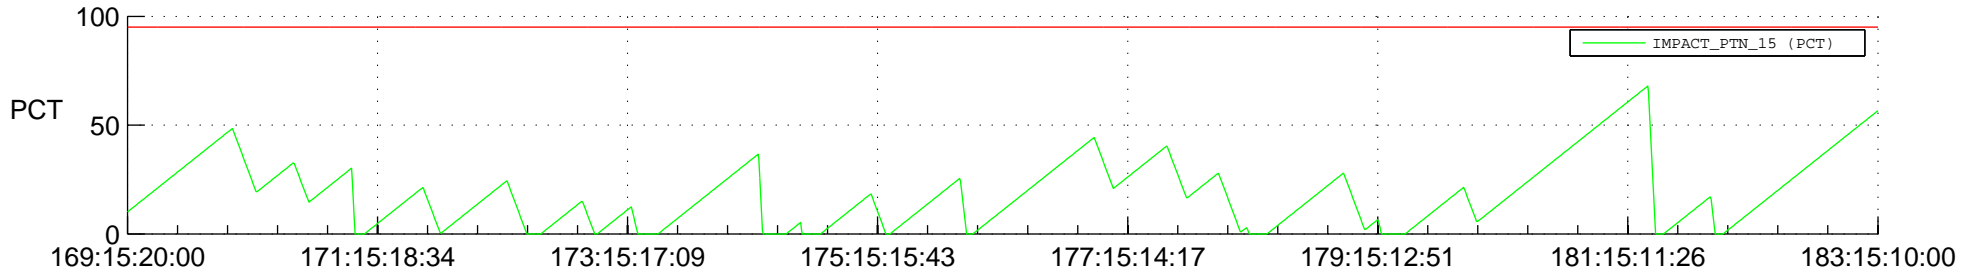

STEREO BEHIND SSR PCT Full Prediction

SWAVES_Percent_Full_Prediction

IMPACT_Percent_Full_Prediction

PLASTIC_Percent_Full_Prediction

Spacecraft_DownLink_Rate

Ground Time (2014:169:15:20:00.000 -2014:183:15:10:00.000)