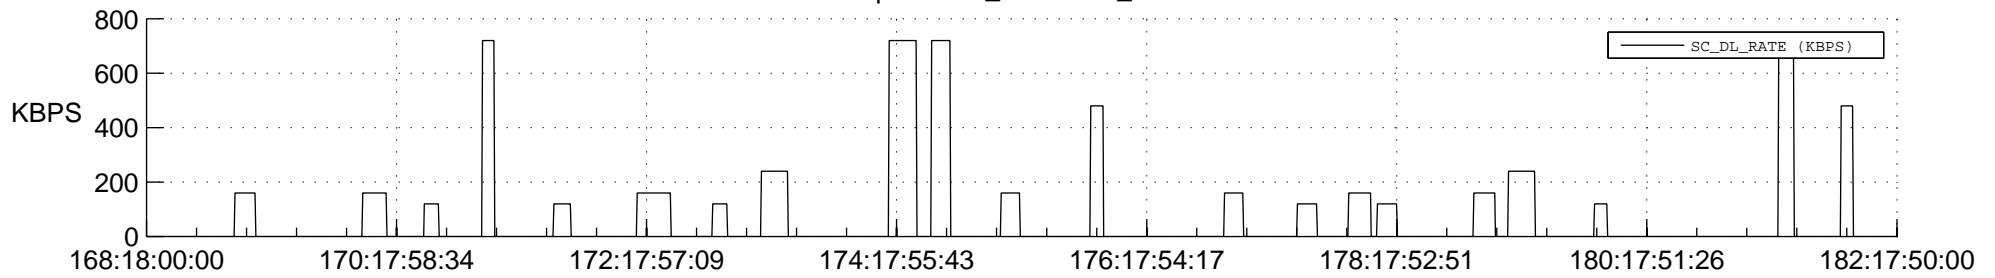

STEREO BEHIND SSR PCT Full Prediction

SWAVES_Percent_Full_Prediction

IMPACT_Percent_Full_Prediction

PLASTIC_Percent_Full_Prediction

Spacecraft_DownLink_Rate

Ground Time (2014:168:18:00:00.000 -2014:182:17:50:00.000)