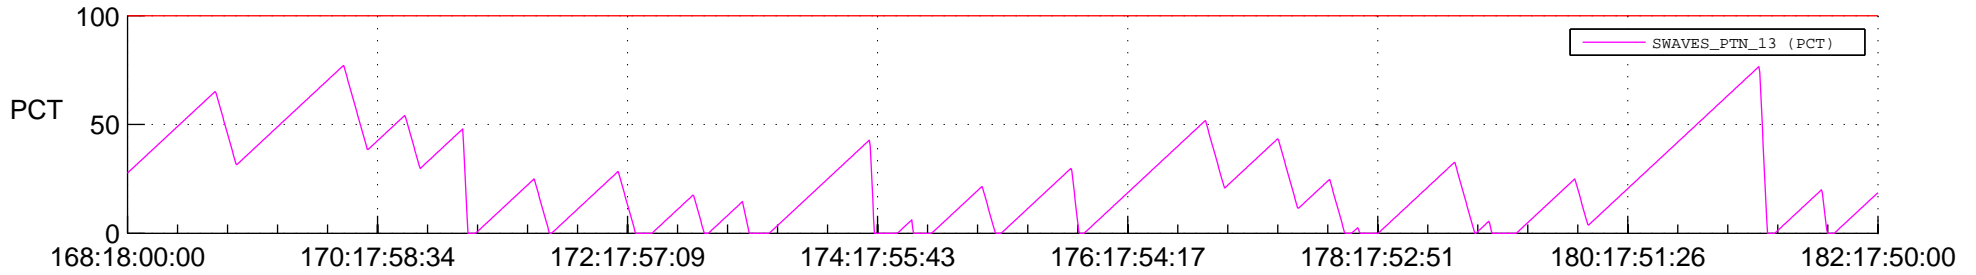

STEREO BEHIND SSR PCT Full Prediction

SWAVES_Percent_Full_Prediction

IMPACT_Percent_Full_Prediction

PLASTIC_Percent_Full_Prediction

Spacecraft_DownLink_Rate

Ground Time (2014:168:18:00:00.000 -2014:182:17:50:00.000)