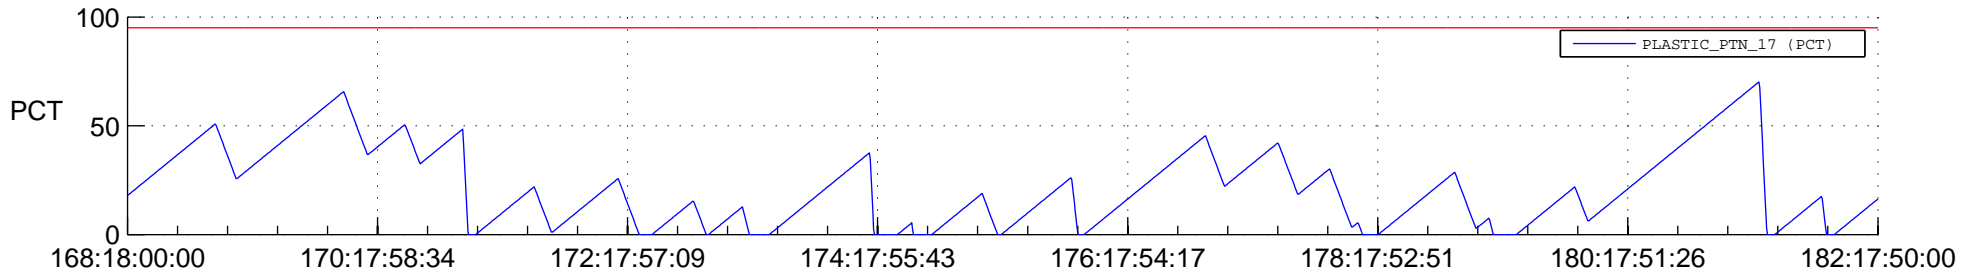

STEREO BEHIND SSR PCT Full Prediction

SWAVES_Percent_Full_Prediction

IMPACT_Percent_Full_Prediction

PLASTIC_Percent_Full_Prediction

Spacecraft_DownLink_Rate

Ground Time (2014:168:18:00:00.000 -2014:182:17:50:00.000)