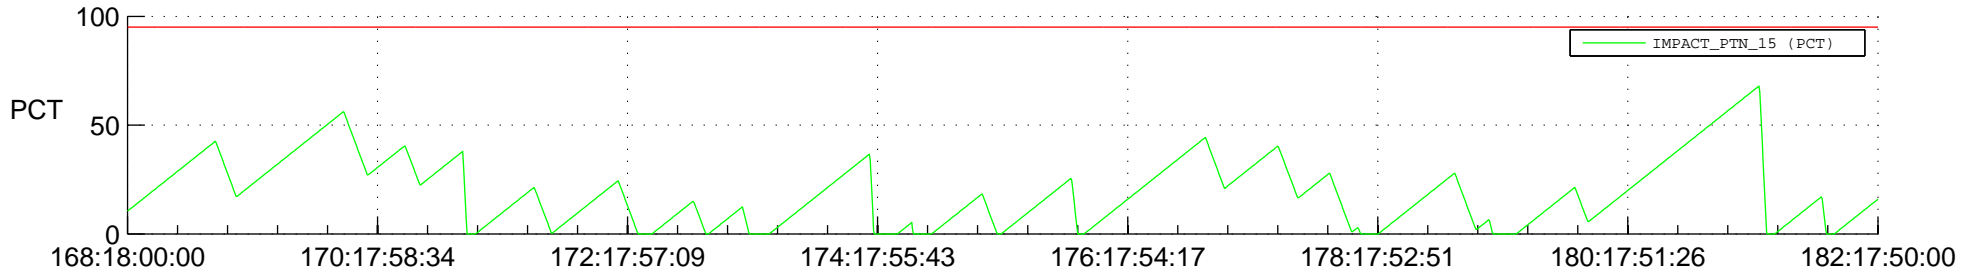

STEREO BEHIND SSR PCT Full Prediction

SWAVES_Percent_Full_Prediction

IMPACT_Percent_Full_Prediction

PLASTIC_Percent_Full_Prediction

Spacecraft_DownLink_Rate

Ground Time (2014:168:18:00:00.000 -2014:182:17:50:00.000)