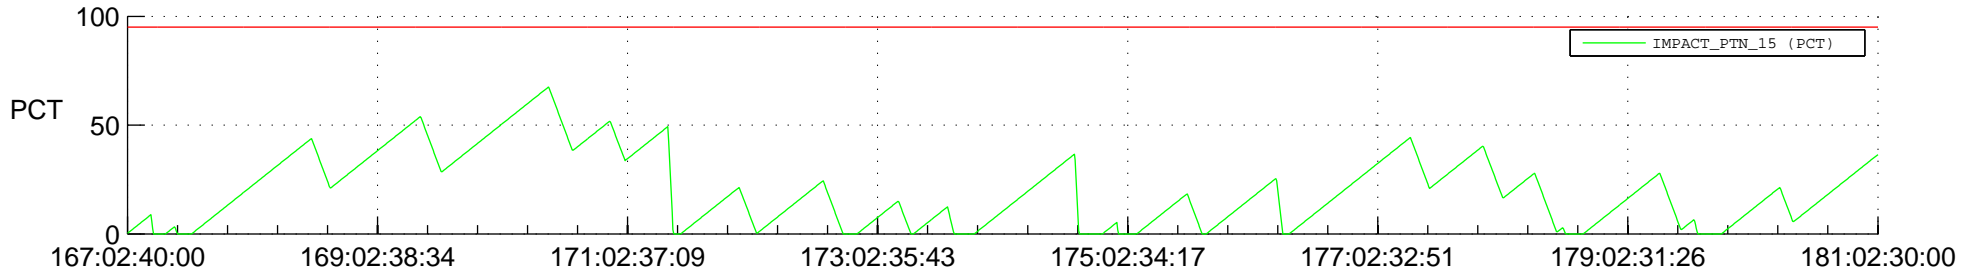

STEREO BEHIND SSR PCT Full Prediction

SWAVES_Percent_Full_Prediction

IMPACT_Percent_Full_Prediction

PLASTIC_Percent_Full_Prediction

Spacecraft_DownLink_Rate