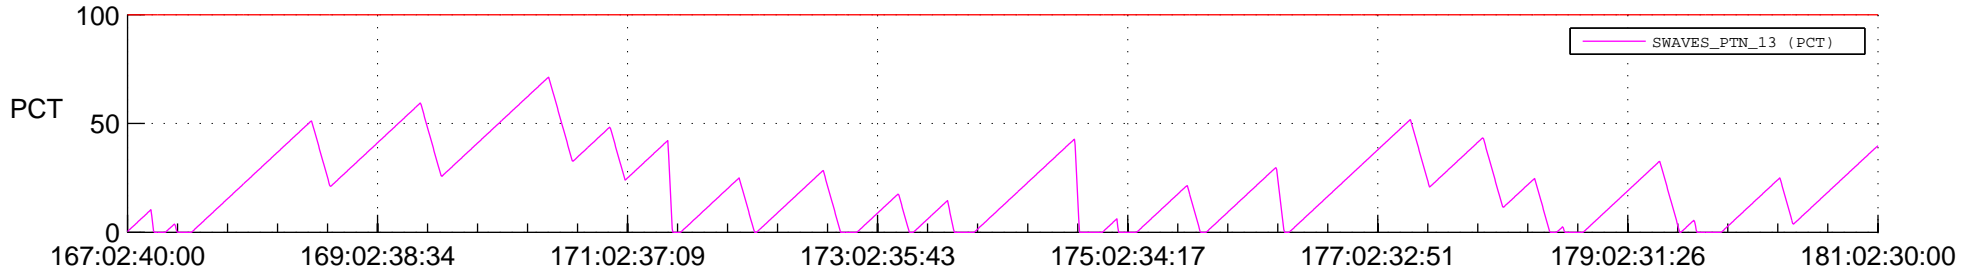

STEREO BEHIND SSR PCT Full Prediction

SWAVES_Percent_Full_Prediction

IMPACT_Percent_Full_Prediction

PLASTIC_Percent_Full_Prediction

Spacecraft_DownLink_Rate