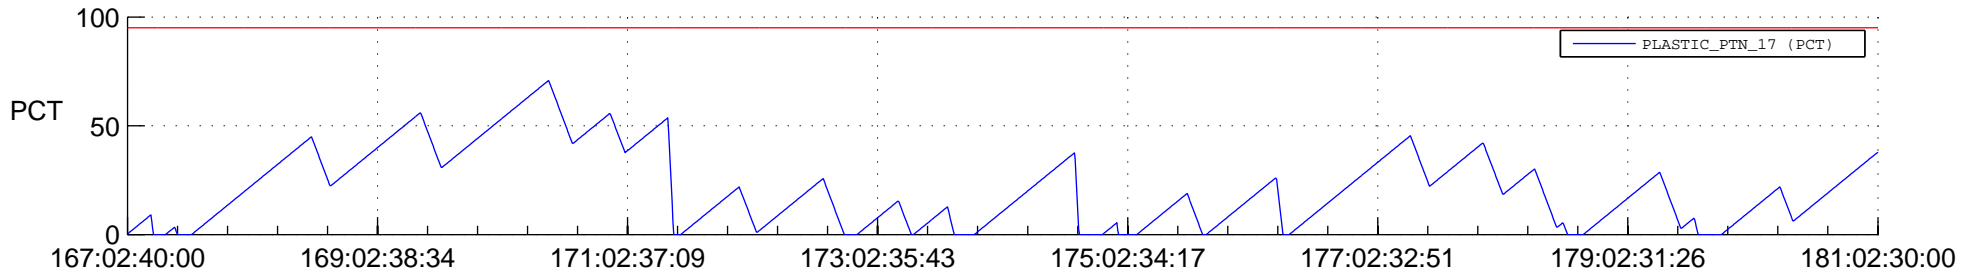

STEREO BEHIND SSR PCT Full Prediction

SWAVES_Percent_Full_Prediction

IMPACT_Percent_Full_Prediction

PLASTIC_Percent_Full_Prediction

Spacecraft_DownLink_Rate