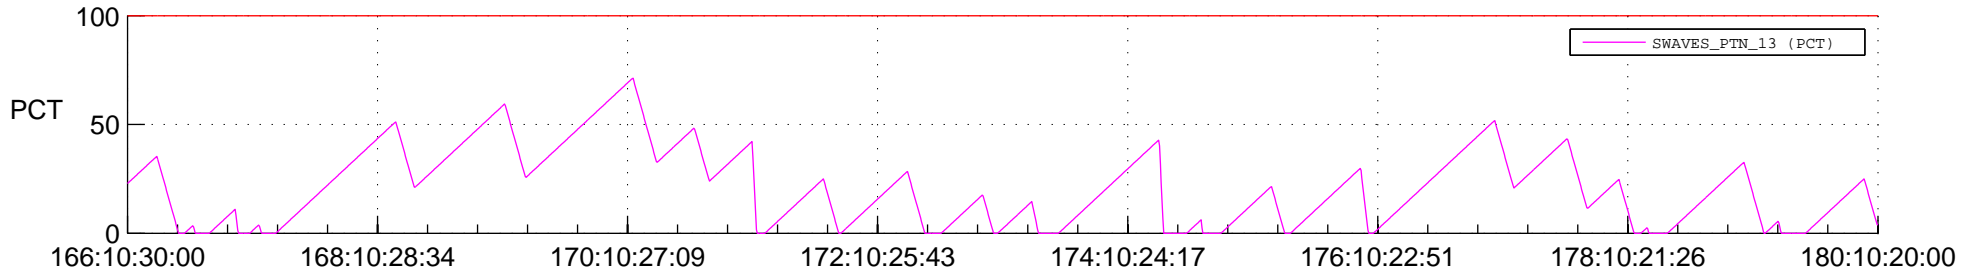

STEREO BEHIND SSR PCT Full Prediction

SWAVES_Percent_Full_Prediction

IMPACT_Percent_Full_Prediction

PLASTIC_Percent_Full_Prediction

Spacecraft_DownLink_Rate