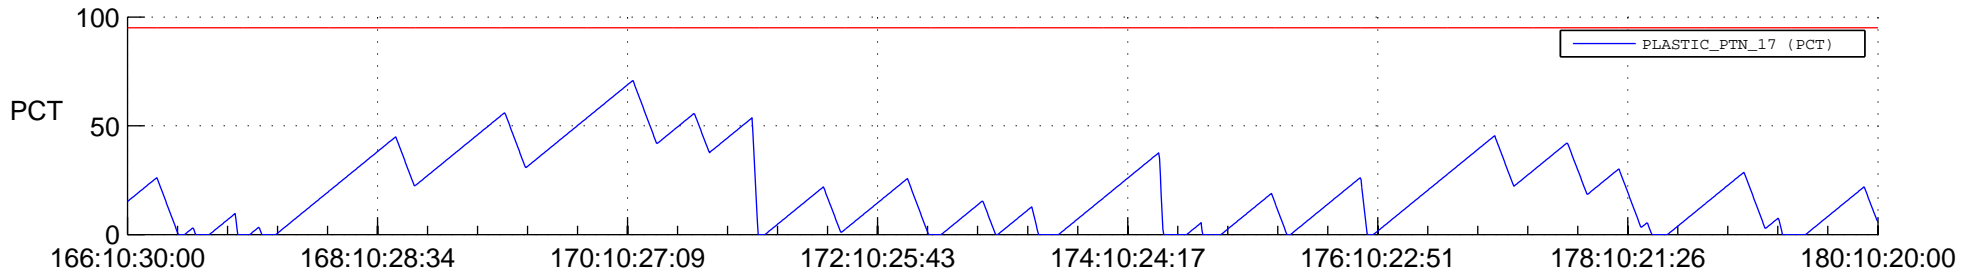

STEREO BEHIND SSR PCT Full Prediction

SWAVES_Percent_Full_Prediction

IMPACT_Percent_Full_Prediction

PLASTIC_Percent_Full_Prediction

Spacecraft_DownLink_Rate