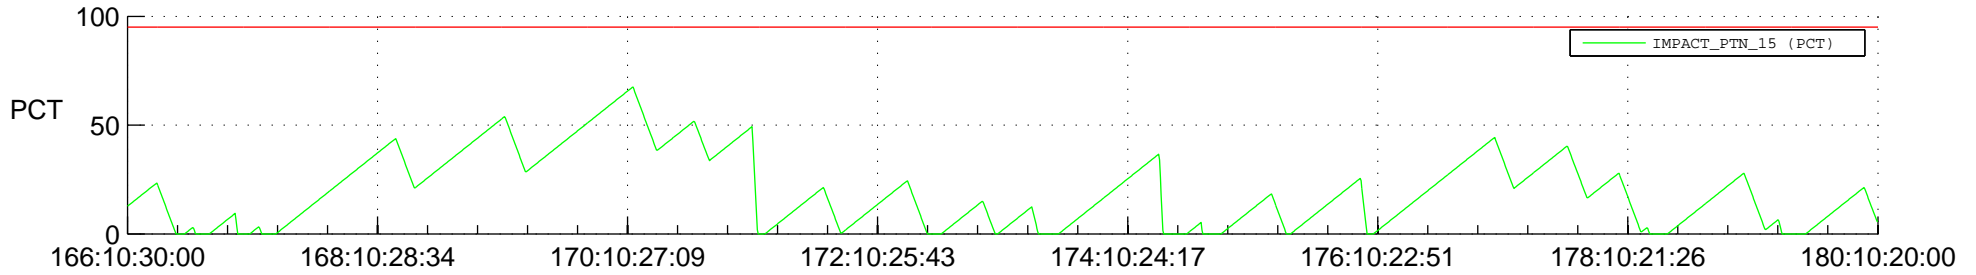

STEREO BEHIND SSR PCT Full Prediction

SWAVES_Percent_Full_Prediction

IMPACT_Percent_Full_Prediction

PLASTIC_Percent_Full_Prediction

Spacecraft_DownLink_Rate