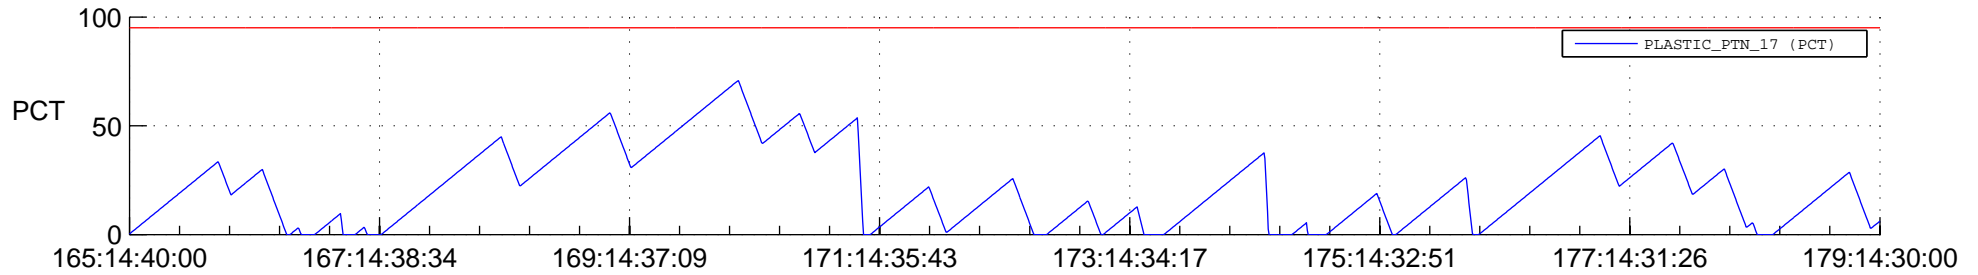

STEREO BEHIND SSR PCT Full Prediction

SWAVES_Percent_Full_Prediction

IMPACT_Percent_Full_Prediction

PLASTIC_Percent_Full_Prediction

Spacecraft_DownLink_Rate