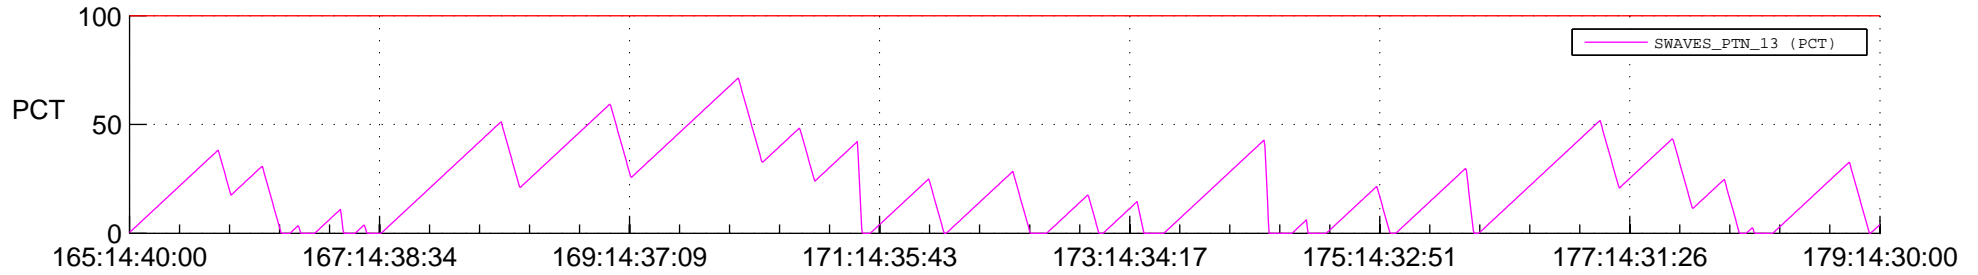

STEREO BEHIND SSR PCT Full Prediction

SWAVES_Percent_Full_Prediction

IMPACT_Percent_Full_Prediction

PLASTIC_Percent_Full_Prediction

Spacecraft_DownLink_Rate