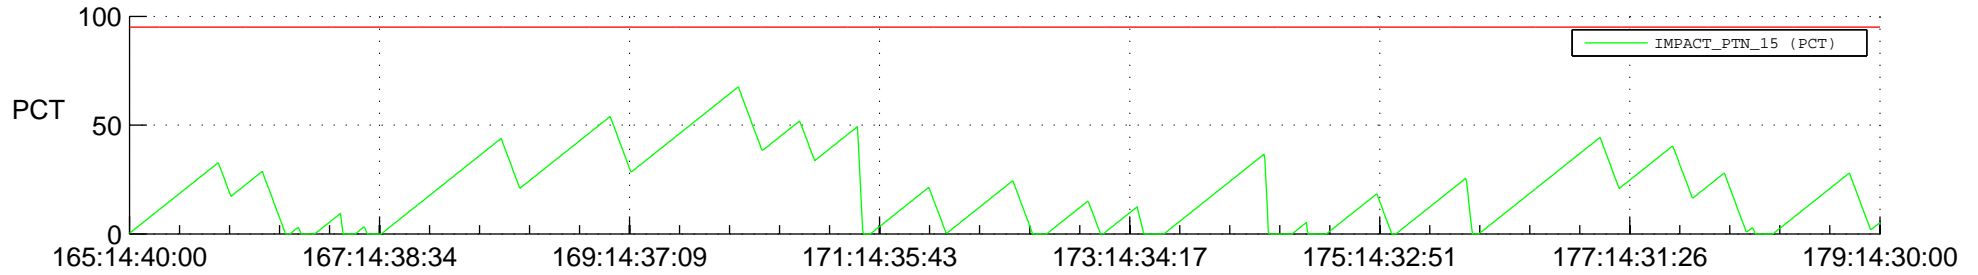

STEREO BEHIND SSR PCT Full Prediction

SWAVES_Percent_Full_Prediction

IMPACT_Percent_Full_Prediction

PLASTIC_Percent_Full_Prediction

Spacecraft_DownLink_Rate